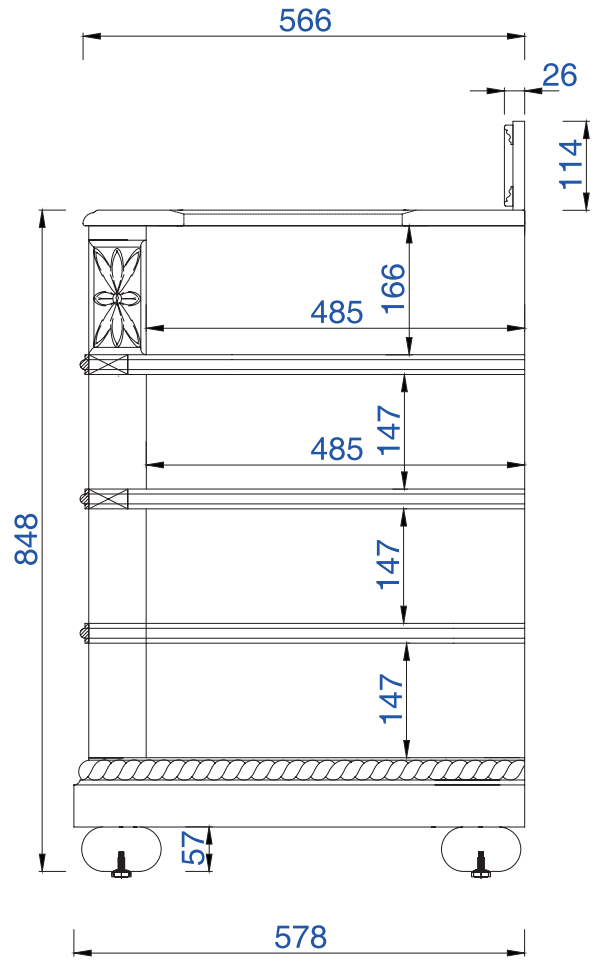

1804mm

Item Number:

202-V71-ENB-GB

JAMES MARTIN

VANITIES™

Regent 1804mm Cabinet

Diagrams with Dimensions  
page 01 of 03

NOTE ONE: Married Countertop is standard for this cabinet

NOTE TWO: Wood Backsplash (Shown) is designed for the molding detail to align with sinks in James Martin's Optional Countertops.

Version: 201906

1804mm

Item Number:

202-V71-ENB-GB

JAMES MARTIN

VANITIES™

Regent 1804mm Cabinet

Diagrams with Dimensions  
page 02 of 03

NOTE ONE: Married Countertop is standard for this cabinet

NOTE TWO: Internal Shelves (Shown) are designed to align with sinks in James Martin's Optional Countertops.

Version: 201906

1804mm

Item Number:

202-V71-ENB-GB

JAMES MARTIN

VANITIES™

Regent 1804mm Cabinet

Diagrams with Dimensions  
page 03 of 03