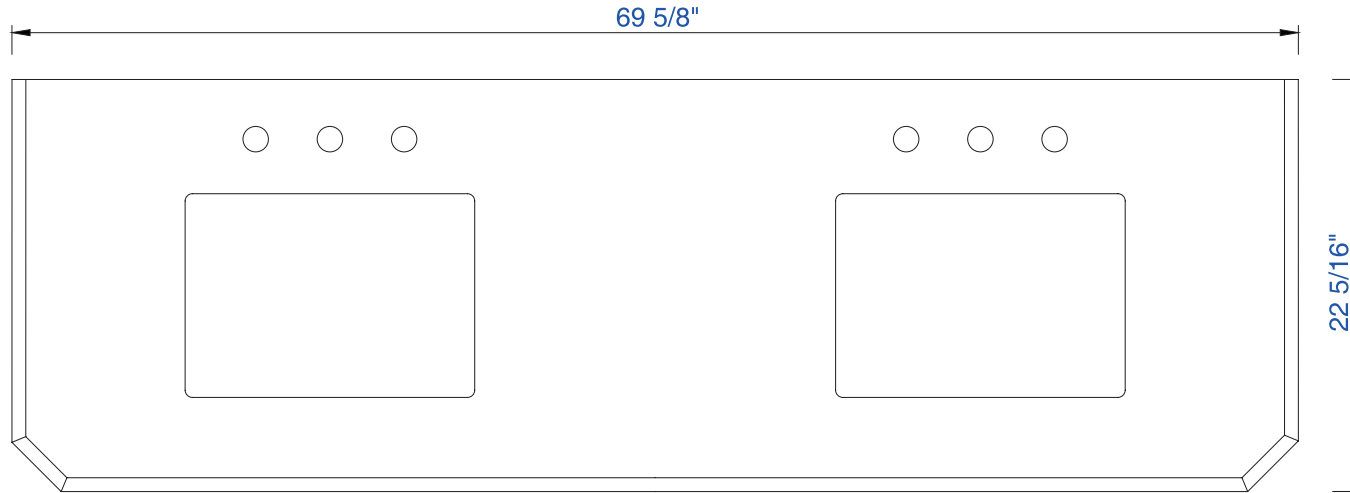

71"

Item Number:

202-V71-ENB-GB

JAMES MARTIN

VANITIES™

Regent 71" Cabinet

Diagrams with Dimensions  
page 01 of 03

NOTE ONE: Married Countertop is standard for this cabinet

NOTE TWO: Wood Backsplash (Shown) is designed for the molding detail to align with sinks in James Martin's Optional Countertops.

Version: 201906

71"

Item Number:

202-V71-ENB-GB

JAMES MARTIN

VANITIES™

Regent 71" Cabinet

Diagrams with Dimensions  
page 02 of 03

NOTE ONE: Married Countertop is standard for this cabinet

NOTE TWO: Internal Shelves (Shown) are designed to align with sinks in James Martin's Optional Countertops.

1804mm

Item Number:

202-V71-ENB-GB

JAMES MARTIN

VANITIES™

Regent 1804mm Cabinet

Diagrams with Dimensions  
page 01 of 03

NOTE ONE: Married Countertop is standard for this cabinet