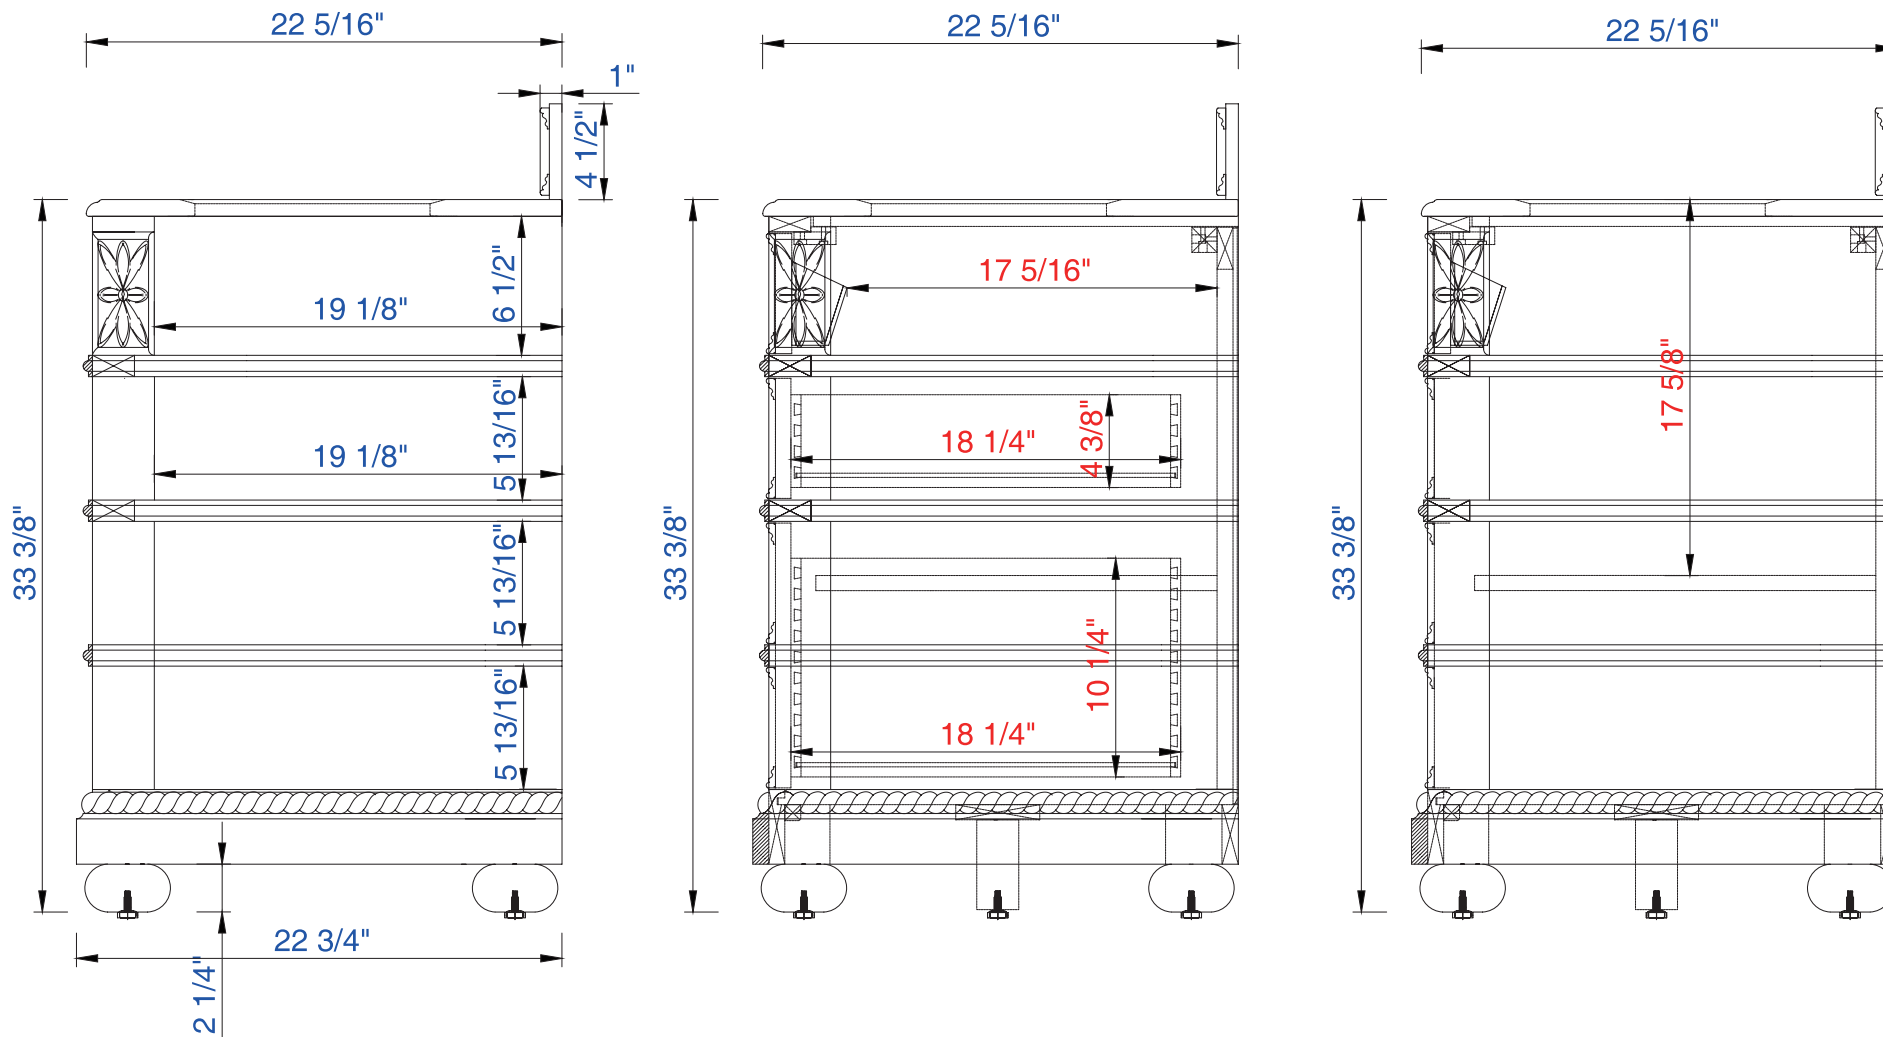

71"

Item Number:

202-V71-ENB-GB

JAMES MARTIN

VANITIES™

Regent 71" Cabinet

Diagrams with Dimensions

page 03 of 03

NOTE ONE: Married Countertop is standard for this cabinet

NOTE TWO: Wood Backsplash (Shown) is designed for the molding detail to align with sinks in James Martin's Optional Countertops.

Version: 201906