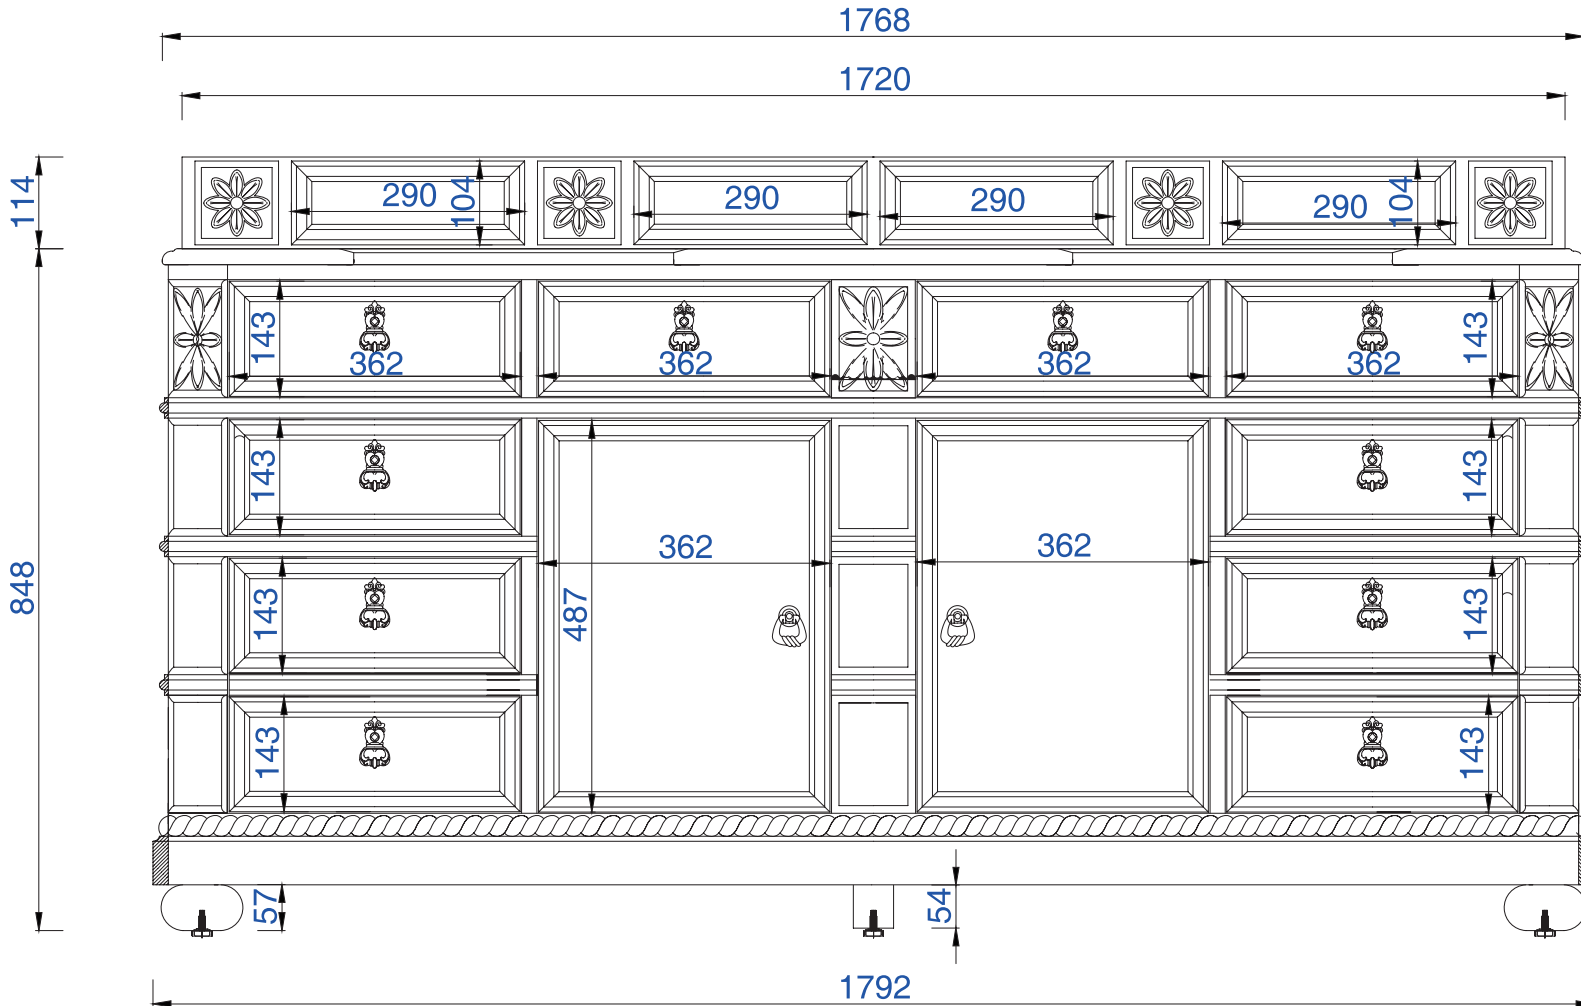

1804mm

Item Number:

202-V71-ENB-GB

JAMES MARTIN

VANITIES™

Regent 1804mm Cabinet

Diagrams with Dimensions  
page 01 of 03

NOTE ONE: Married Countertop is standard for this cabinet

NOTE TWO: Wood Backsplash (Shown) is designed for the molding detail to align with sinks in James Martin's Optional Countertops.

Version: 201906

1804mm

Item Number:

202-V71-ENB-GB

JAMES MARTIN

VANITIES™

Regent 1804mm Cabinet

Diagrams with Dimensions  
page 02 of 03

NOTE ONE: Married Countertop is standard for this cabinet

NOTE TWO: Internal Shelves (Shown) are designed to align with sinks in James Martin's Optional Countertops.

Version: 201906

1804mm

Item Number:

202-V71-ENB-GB

JAMES MARTIN

VANITIES™

Regent 1804mm Cabinet

Diagrams with Dimensions  
page 03 of 03