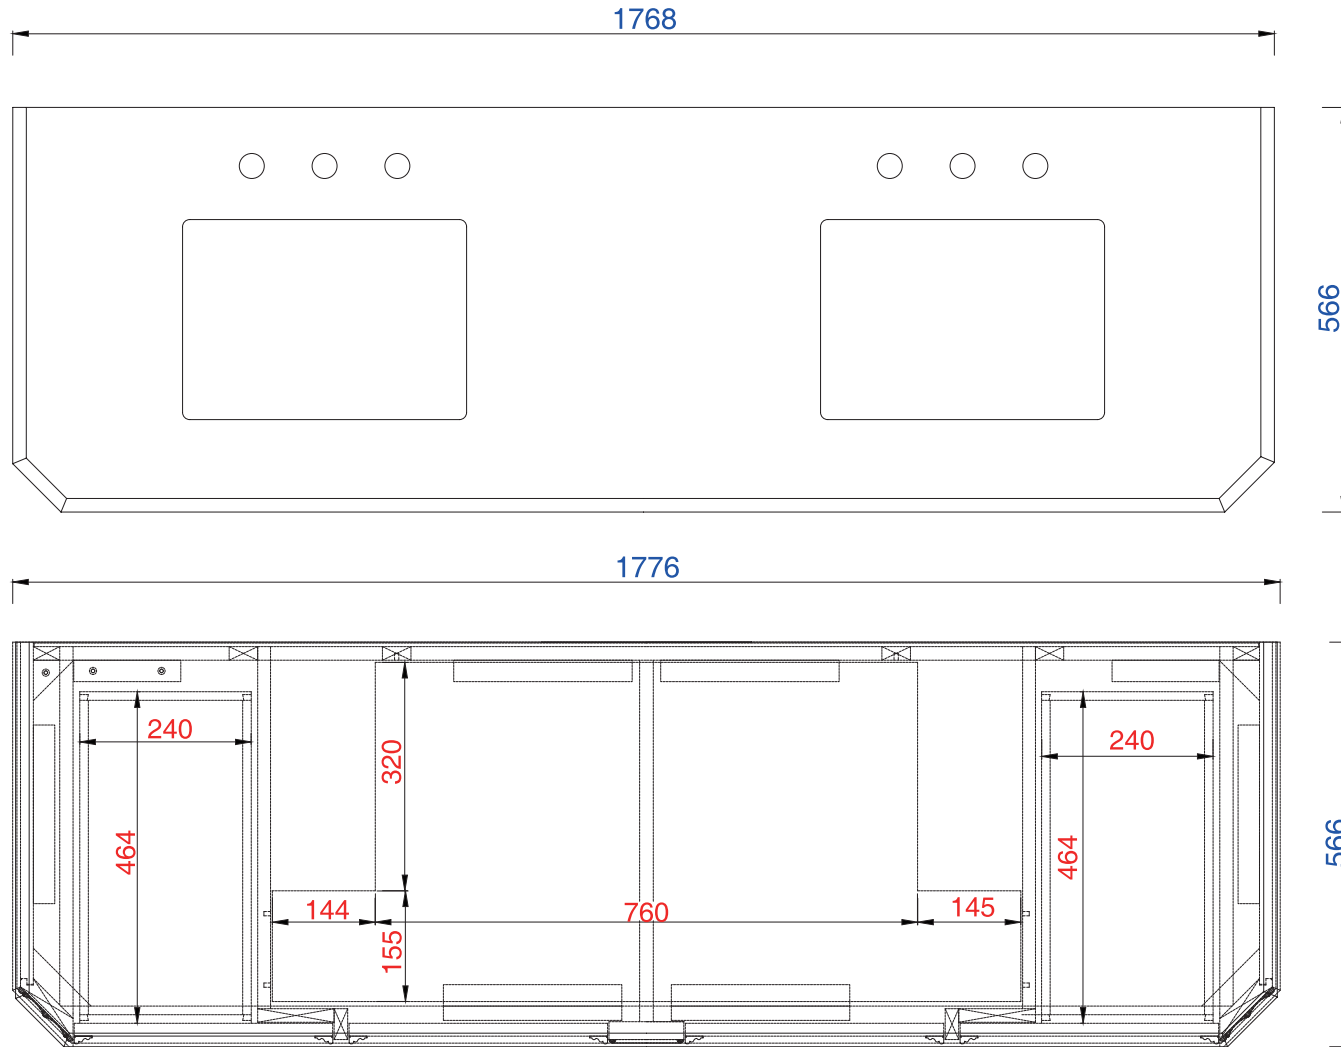

1804mm

Item Number:

202-V71-ENB-GB

JAMES MARTIN

VANITIES™

Regent 1804mm Cabinet

Diagrams with Dimensions  
page 01 of 03

NOTE ONE: Married Countertop is standard for this cabinet

NOTE TWO: Wood Backsplash (Shown) is designed for the molding detail to align with sinks in James Martin's Optional Countertops.

Version: 201906

1804mm

Item Number:

202-V71-ENB-GB

JAMES MARTIN

VANITIES™

Regent 1804mm Cabinet

Diagrams with Dimensions  
page 02 of 03

NOTE ONE: Married Countertop is standard for this cabinet

NOTE TWO: Internal Shelves (Shown) are designed to align with sinks in James Martin's Optional Countertops.

Version: 201906

1804mm

Item Number:

202-V71-ENB-GB

JAMES MARTIN

VANITIES™

Regent 1804mm Cabinet

Diagrams with Dimensions  
page 03 of 03