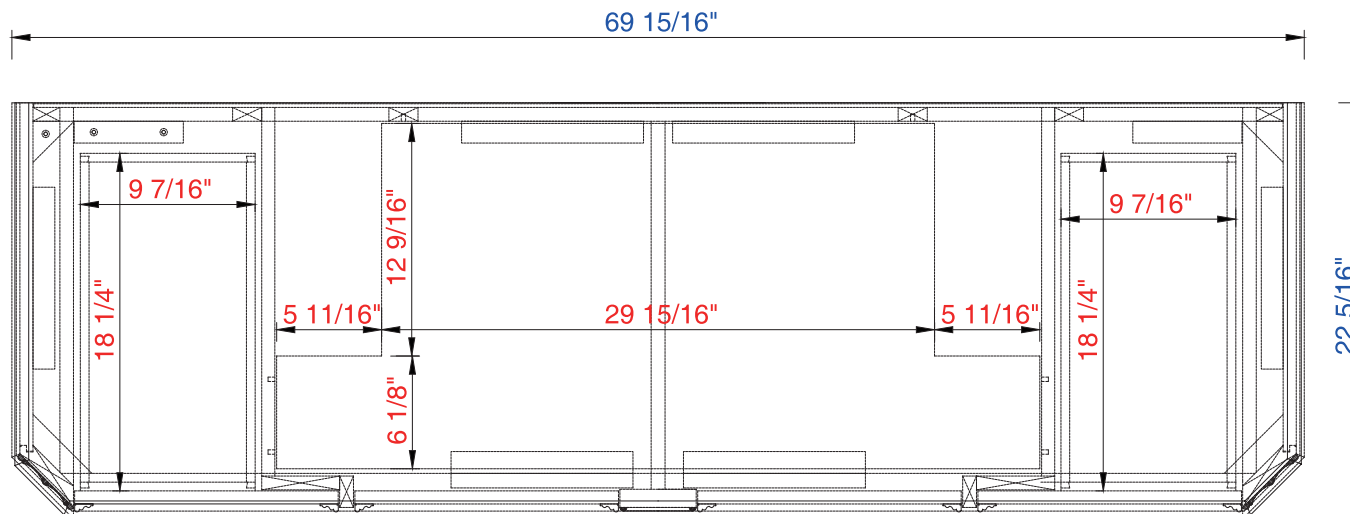

71"

Item Number:

202-V71-ENB-GB

JAMES MARTIN

VANITIES™

Regent 71" Cabinet

Diagrams with Dimensions  
page 01 of 03

NOTE ONE: Married Countertop is standard for this cabinet

NOTE TWO: Wood Backsplash (Shown) is designed for the molding detail to align with sinks in James Martin's Optional Countertops.

Version: 201906

71"

Item Number:

202-V71-ENB-GB

JAMES MARTIN

VANITIES™

Regent 71" Cabinet

Diagrams with Dimensions  
page 02 of 03

NOTE ONE: Married Countertop is standard for this cabinet

NOTE TWO: Internal Shelves (Shown) are designed to align with sinks in James Martin's Optional Countertops.

1804mm

Item Number:

202-V71-ENB-GB

JAMES MARTIN

VANITIES™

Regent 1804mm Cabinet

Diagrams with Dimensions  
page 01 of 03

NOTE ONE: Married Countertop is standard for this cabinet