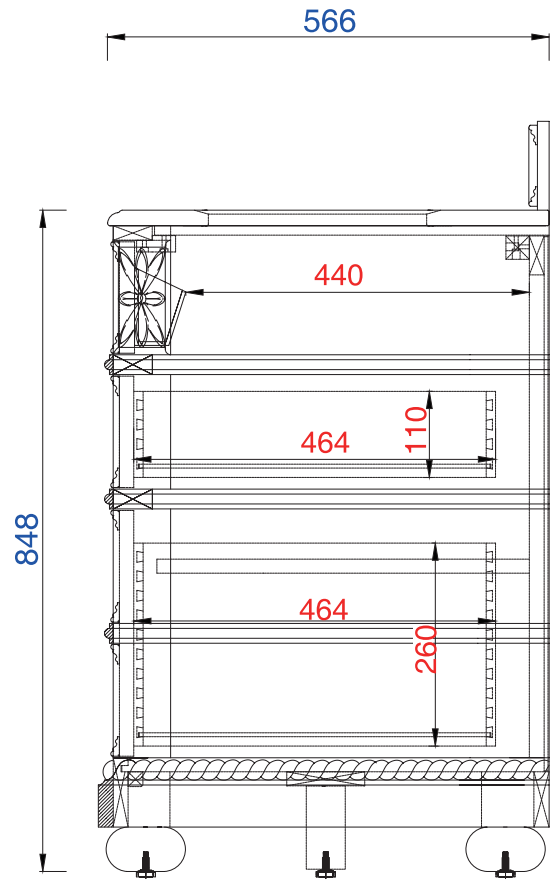

1804mm

Item Number:

202-V71-ENB-GB

JAMES MARTIN

VANITIES™

Regent 1804mm Cabinet

Diagrams with Dimensions  
page 01 of 03

NOTE ONE: Married Countertop is standard for this cabinet

Diagrams with Dimensions  
page 02 of 03

NOTE ONE: Married Countertop is standard for this cabinet

NOTE TWO: Internal Shelves (Shown) are designed to align with sinks in James Martin's Optional Countertops.

Version: 201906

1804mm

Item Number:

202-V71-ENB-GB

JAMES MARTIN

VANITIES™

Regent 1804mm Cabinet

Diagrams with Dimensions  
page 03 of 03