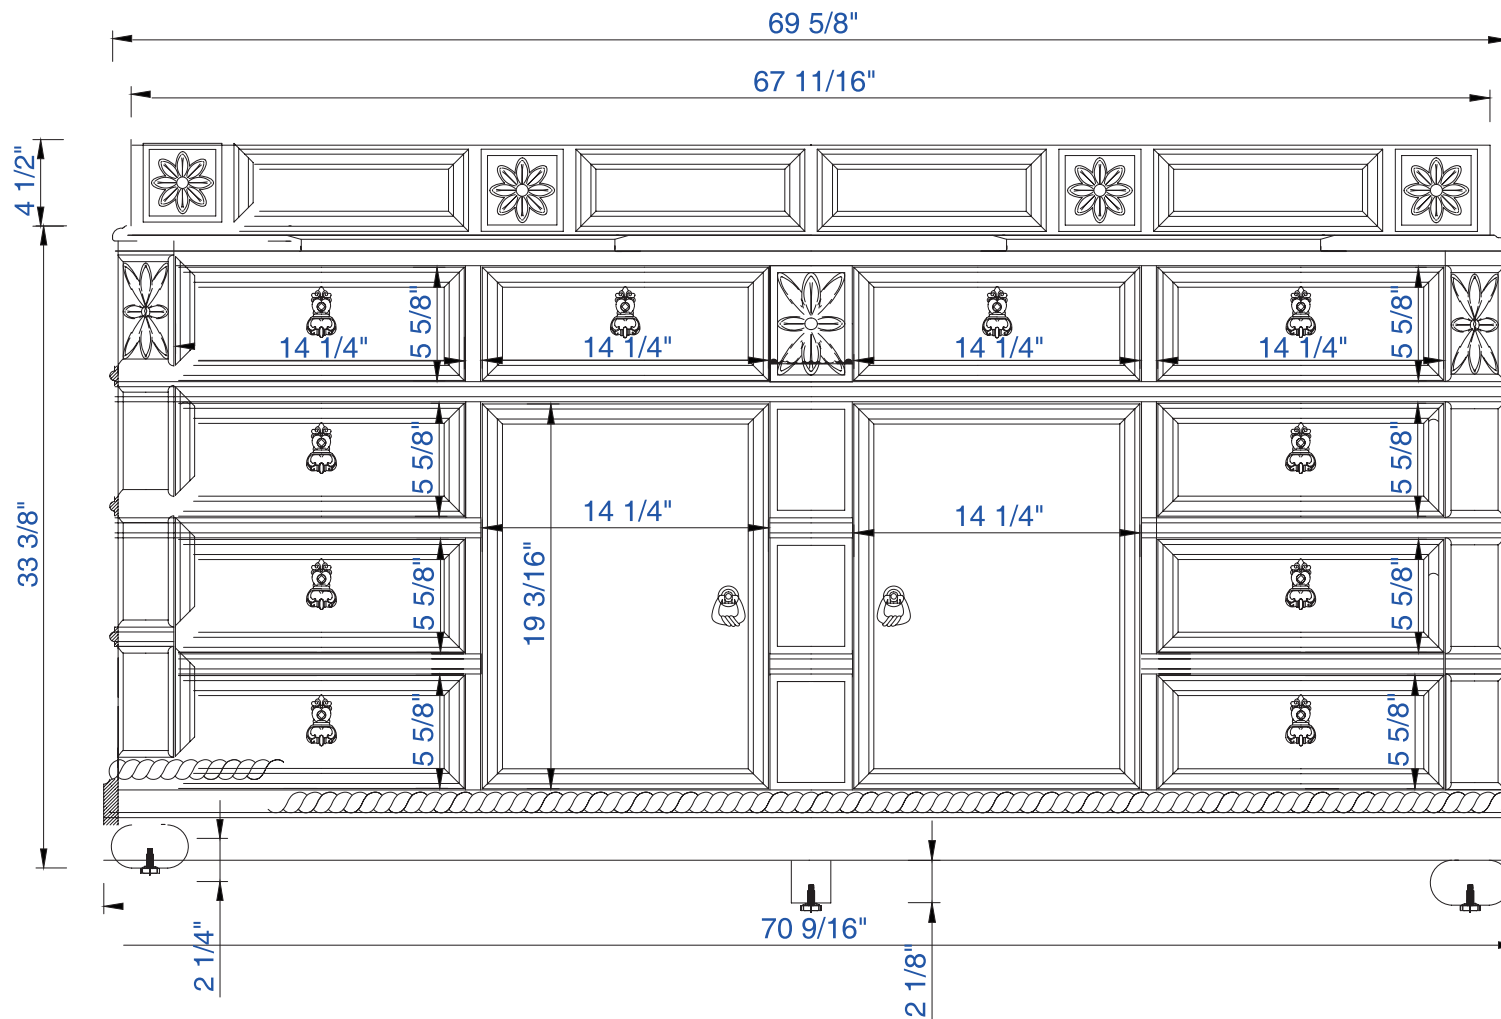

71"

Item Number:

202-V71-ENB-GB

JAMES MARTIN

VANITIES™

Regent 71" Cabinet

Diagrams with Dimensions  
page 01 of 03

NOTE ONE: Married Countertop is standard for this cabinet

NOTE TWO: Wood Backsplash (Shown) is designed for the molding detail to align with sinks in James Martin's Optional Countertops.

Version: 201906

71"

Item Number:

202-V71-ENB-GB

JAMES MARTIN

VANITIES™

Regent 71" Cabinet

Diagrams with Dimensions  
page 02 of 03

NOTE ONE: Married Countertop is standard for this cabinet

NOTE TWO: Internal Shelves (Shown) are designed to align with sinks in James Martin's Optional Countertops.

1804mm

Item Number:

202-V71-ENB-GB

JAMES MARTIN

VANITIES™

Regent 1804mm Cabinet

Diagrams with Dimensions  
page 01 of 03

NOTE ONE: Married Countertop is standard for this cabinet