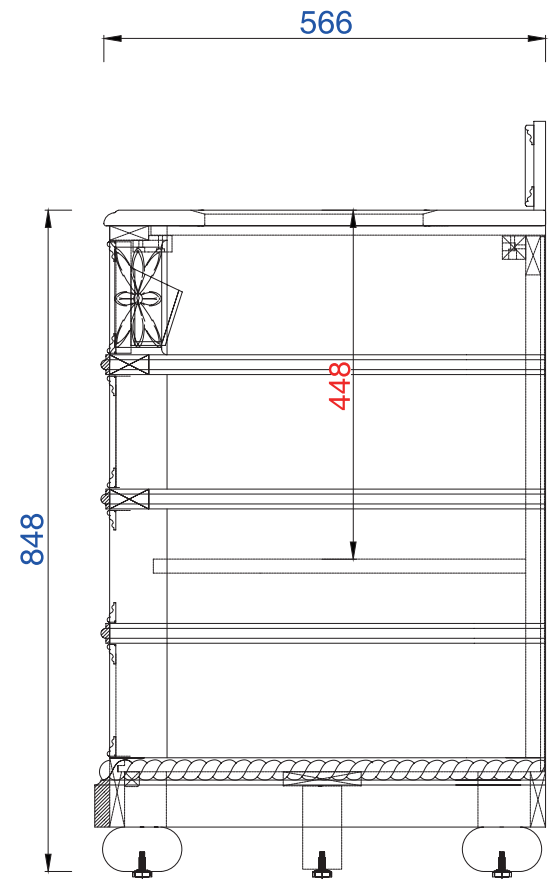

1804mm

Item Number:

202-V71-ENB-GB

JAMES MARTIN

VANITIES™

Regent 1804mm Cabinet

Diagrams with Dimensions  
page 01 of 03

NOTE ONE: Married Countertop is standard for this cabinet

NOTE TWO: Wood Backsplash (Shown) is designed for the molding detail to align with sinks in James Martin's Optional Countertops.

Version: 201906

1804mm

Item Number:

202-V71-ENB-GB

JAMES MARTIN

VANITIES™

Regent 1804mm Cabinet

Diagrams with Dimensions  
page 02 of 03

NOTE ONE: Married Countertop is standard for this cabinet

NOTE TWO: Internal Shelves (Shown) are designed to align with sinks in James Martin's Optional Countertops.

Version: 201906

1804mm

Item Number:

202-V71-ENB-GB

JAMES MARTIN

VANITIES™

Regent 1804mm Cabinet

Diagrams with Dimensions  
page 03 of 03