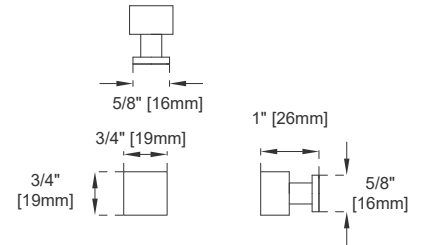

Fits Drain Hole Size: 1 3/4"

Full Extension, Soft Close Glides

European Soft Close Hinges

Aluminum Laminate Drawer Liners

Adjustable Levelers

Dimension

Width: 59-7/8"

Depth: 23-3/8"

Height: 34-1/2"

Rough-In Height: 21-1/2"

60"D ADDISON VANITY

E444-V60D-GW

Bamboo Drawer Organizer

Top View

Knob

Front View

All dimensions are nominal

Diagrams are of cabinet only—James Martin Optional Countertops and sinks are not shown

Visit website for warranty and installation information
www.jamesmartinvanities.com

60"D ADDISON VANITY

E444-V60D-GW

Side View 1

Side View 2

Back View

All dimensions are nominal

Diagrams are of cabinet only—James Martin Optional Countertops and sinks are not shown

Visit website for warranty and installation information
www.jamesmartinvanities.com