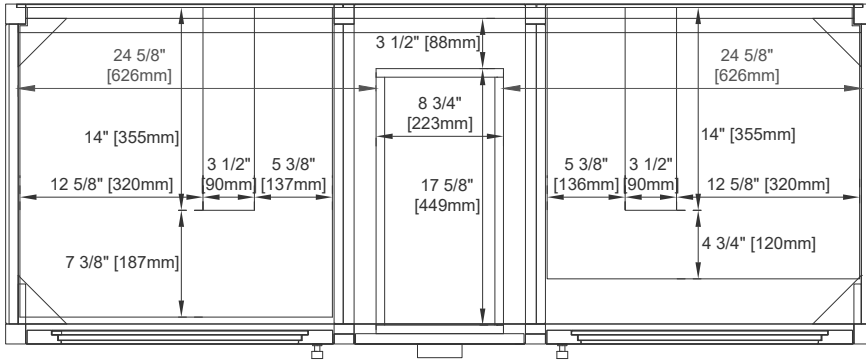

Fits Drain Hole Size: 1 3/4"

Full Extension, Soft Close Glides

European Soft Close Hinges

Aluminum Laminate Drawer Liners

Adjustable Levelers

Dimension

Width: 59-7/8"

Depth: 23-3/8"

Height: 34-1/2"

Rough-In Height: 21-1/2"

60"D ADDISON VANITY

E444-V60D-GW

Bamboo Drawer Organizer

Top View

Knob

Front View

E444-V60D-GW

Side View 1

Side View 2

Back View

All dimensions are nominal

Diagrams are of cabinet only—James Martin Optional Countertops and sinks are not shown

Visit website for warranty and installation information
www.jamesmartinvanities.com