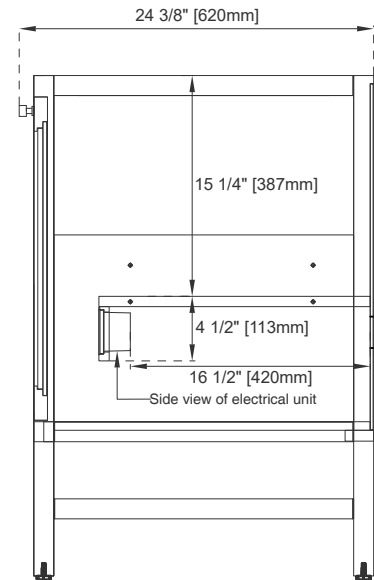

Fits Drain Hole Size: 1 3/4"

Full Extension, Soft Close Glides

European Soft Close Hinges

Aluminum Laminate Drawer Liners

Adjustable Levelers

Dimension

Width: 59-7/8"

Depth: 23-3/8"

Height: 34-1/2"

Rough-In Height: 21-1/2"

60"D ADDISON VANITY

E444-V60D-GW

Bamboo Drawer Organizer

Top View

Knob

Front View

All dimensions are nominal

Diagrams are of cabinet only—James Martin Optional Countertops and sinks are not shown

Visit website for warranty and installation information
www.jamesmartinvanities.com

60"D ADDISON VANITY

E444-V60D-GW

Side View 1

Side View 2

Back View

All dimensions are nominal

Diagrams are of cabinet only—James Martin Optional Countertops and sinks are not shown

Visit website for warranty and installation information
www.jamesmartinvanities.com