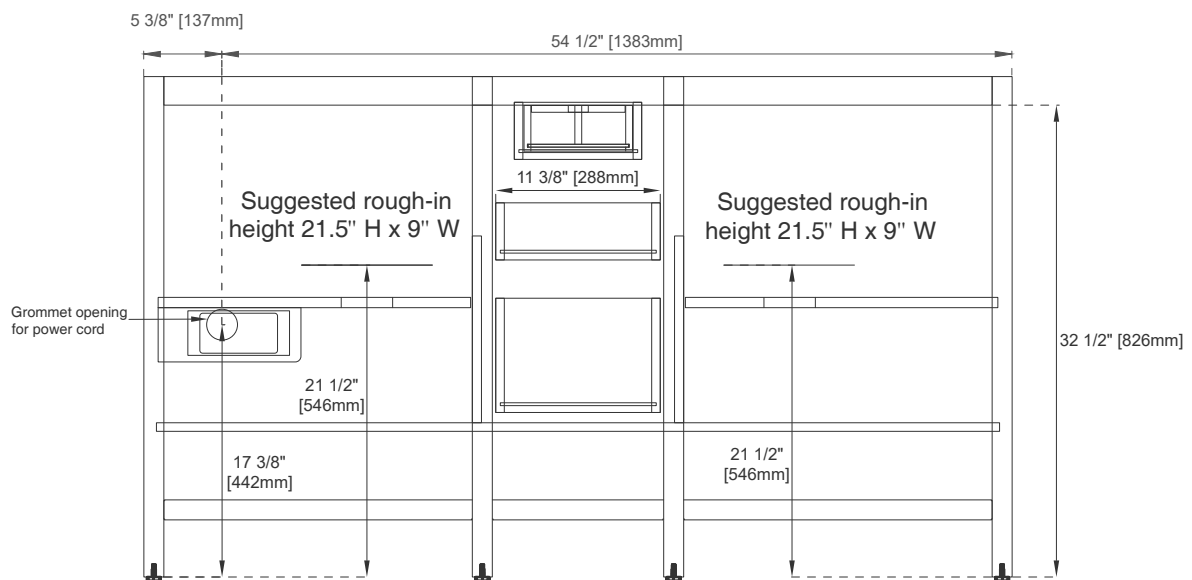

Fits Drain Hole Size: 1 3/4"

Full Extension, Soft Close Glides

European Soft Close Hinges

Aluminum Laminate Drawer Liners

Adjustable Levelers

Dimension

Width: 59-7/8"

Depth: 23-3/8"

Height: 34-1/2"

Rough-In Height: 21-1/2"

60"D ADDISON VANITY

E444-V60D-GW

Bamboo Drawer Organizer

Top View

Knob

Front View

All dimensions are nominal

Diagrams are of cabinet only—James Martin Optional Countertops and sinks are not shown

Visit website for warranty and installation information
www.jamesmartinvanities.com

60"D ADDISON VANITY

E444-V60D-GW

Side View 1

Side View 2

Back View

All dimensions are nominal

Diagrams are of cabinet only—James Martin Optional Countertops and sinks are not shown

Visit website for warranty and installation information
www.jamesmartinvanities.com