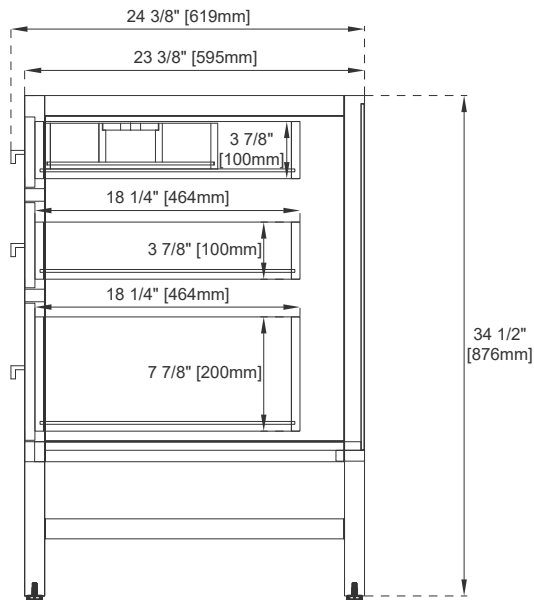

Fits Drain Hole Size: 1 3/4"

Full Extension, Soft Close Glides

European Soft Close Hinges

Aluminum Laminate Drawer Liners

Adjustable Levelers

Dimension

Width: 59-7/8"

Depth: 23-3/8"

Height: 34-1/2"

Rough-In Height: 21-1/2"

60"D ADDISON VANITY

E444-V60D-GW

Bamboo Drawer Organizer

Top View

Knob

Front View

All dimensions are nominal

Diagrams are of cabinet only—James Martin Optional Countertops and sinks are not shown

Visit website for warranty and installation information
www.jamesmartinvanities.com

60"D ADDISON VANITY

E444-V60D-GW

Side View 1

Side View 2

Back View

All dimensions are nominal

Diagrams are of cabinet only—James Martin Optional Countertops and sinks are not shown

Visit website for warranty and installation information
www.jamesmartinvanities.com