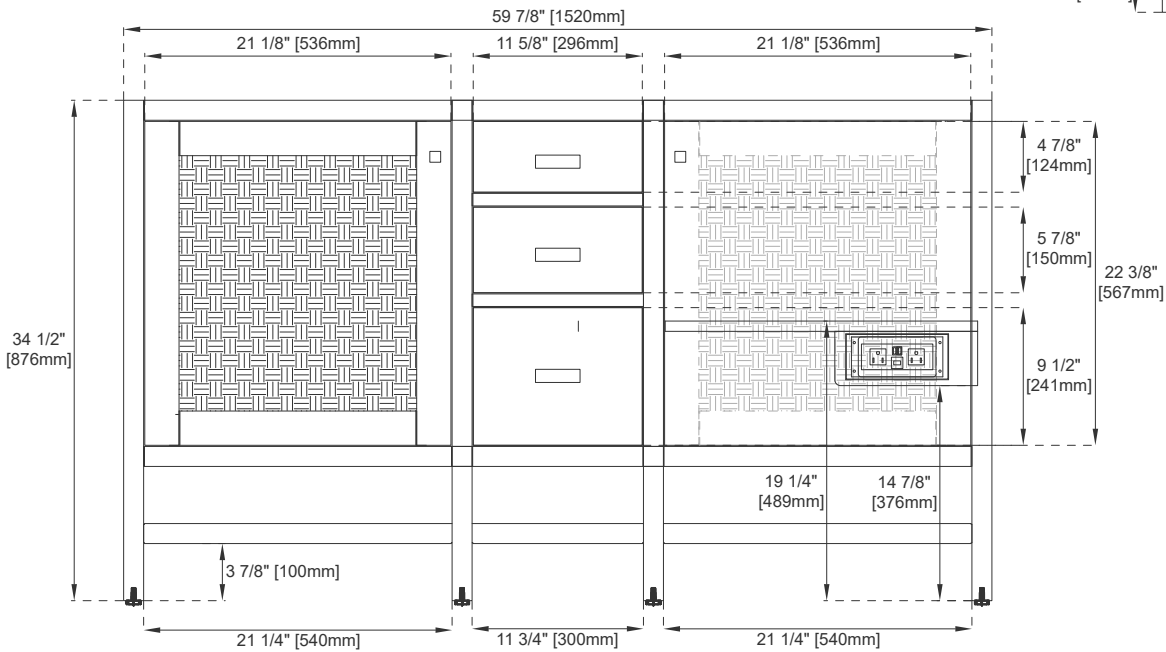

Basins Included: NO

Overflow: Yes, Front Facing

Number of Doors: Two

Number of Drawers: Three

USB/Power Component: YES (ETL5011080)

Cord Length: 6'6"

Assembly Type: Yes, with Optional 3cm Top

Bamboo Storage Tray: YES

Fits Drain Hole Size: 1 3/4"

Full Extension, Soft Close Glides

European Soft Close Hinges

Aluminum Laminate Drawer Liners

Adjustable Levelers

Dimension

Width: 59-7/8"

Depth: 23-3/8"

Height: 34-1/2"

Rough-In Height: 21-1/2"

60"D ADDISON VANITY

E444-V60D-GW

Bamboo Drawer Organizer

Top View

Knob

Front View

E444-V60D-GW

Side View 1

Side View 2

Back View

All dimensions are nominal

Diagrams are of cabinet only—James Martin Optional Countertops and sinks are not shown

Visit website for warranty and installation information
www.jamesmartinvanities.com