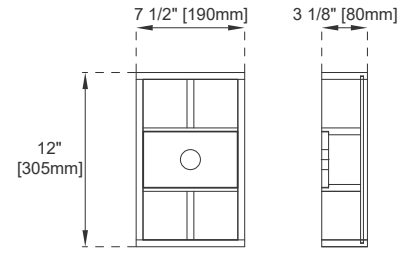

Basins Included: NO

Overflow: Yes, Front Facing

Number of Doors: Two

Number of Drawers: Three

USB/Power Component: YES (ETL5011080)

Cord Length: 6'6"

Assembly Type: Yes, with Optional 3cm Top

Bamboo Storage Tray: YES

Fits Drain Hole Size: 1 3/4"

Full Extension, Soft Close Glides

European Soft Close Hinges

Aluminum Laminate Drawer Liners

Adjustable Levelers

Dimension

Width: 59-7/8"

Depth: 23-3/8"

Height: 34-1/2"

Rough-In Height: 21-1/2"

60"D ADDISON VANITY

E444-V60D-GW

Bamboo Drawer Organizer

Top View

Knob

Front View

E444-V60D-GW

Side View 1

Side View 2

Back View

All dimensions are nominal

Diagrams are of cabinet only—James Martin Optional Countertops and sinks are not shown

Visit website for warranty and installation information
www.jamesmartinvanities.com