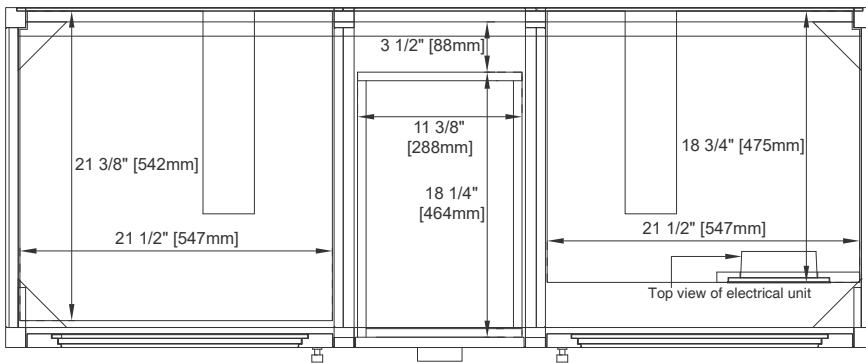

Fits Drain Hole Size: 1 3/4"

Full Extension, Soft Close Glides

European Soft Close Hinges

Aluminum Laminate Drawer Liners

Adjustable Levelers

Dimension

Width: 59-7/8"

Depth: 23-3/8"

Height: 34-1/2"

Rough-In Height: 21-1/2"

60"D ADDISON VANITY

E444-V60D-GW

Bamboo Drawer Organizer

Top View

Knob

Front View

All dimensions are nominal

Diagrams are of cabinet only—James Martin Optional Countertops and sinks are not shown

Visit website for warranty and installation information
www.jamesmartinvanities.com

60"D ADDISON VANITY

E444-V60D-GW

Side View 1

Side View 2

Back View

All dimensions are nominal

Diagrams are of cabinet only—James Martin Optional Countertops and sinks are not shown

Visit website for warranty and installation information
www.jamesmartinvanities.com