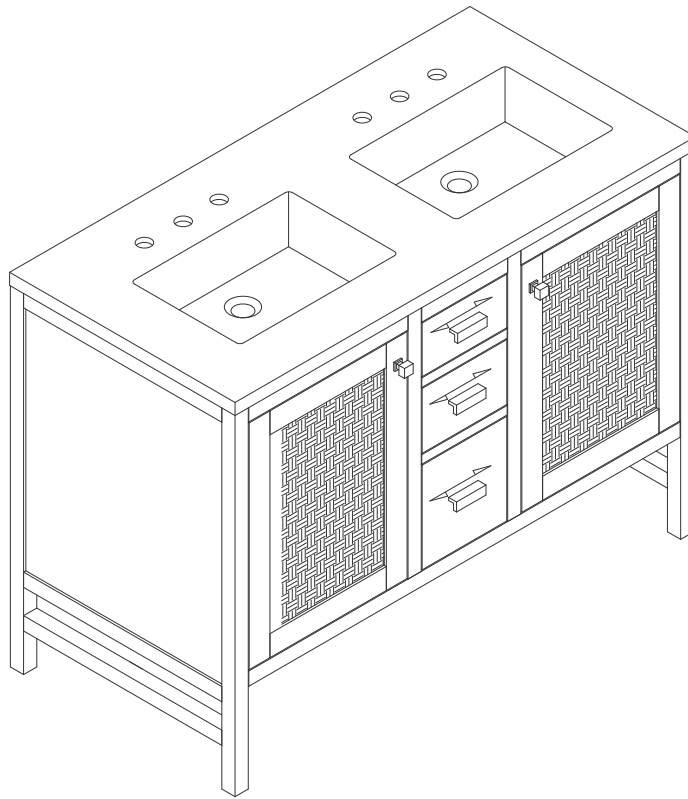

60"D ADDISON VANITY

E444-V60D-GW

Features and Materials

Solids: Yellow Poplar

Panels: MDF

Installation Type: Floor Standing

Number of Basins: Two, with Optional 3cm Top

Vanity Top Included: NO, Optional 3cm Tops Available with Sinks

Basins Included: NO

Overflow: Yes, Front Facing

Number of Doors: Two

Number of Drawers: Three

USB/Power Component: YES (ETL5011080)

Cord Length: 6'6"

Assembly Type: Yes, with Optional 3cm Top

Bamboo Storage Tray: YES

Door Panel: Reversible. One Side Finished in Glossy White, One Side Natural Cork (Pattern: Casablanca)

Drawer Box Material and Construction: 15mm Poplar/English Dovetail Joinery

Hardware Material and Finish: Zinc Alloy in Polished Chrome

Fits Drain Hole Size: 1 3/4"

Full Extension, Soft Close Glides

European Soft Close Hinges

Aluminum Laminate Drawer Liners

Adjustable Levelers

Dimension

Width: 59-7/8"

Depth: 23-3/8"