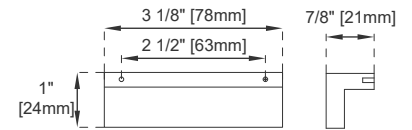

Fits Drain Hole Size: 1 3/4"

Full Extension, Soft Close Glides

European Soft Close Hinges

Aluminum Laminate Drawer Liners

Adjustable Levelers

Dimension

Width: 59-7/8"

Depth: 23-3/8"

Height: 34-1/2"

Rough-In Height: 21-1/2"

60"D ADDISON VANITY

E444-V60D-GW

Bamboo Drawer Organizer

Top View

Knob

Front View

All dimensions are nominal

Diagrams are of cabinet only—James Martin Optional Countertops and sinks are not shown

Visit website for warranty and installation information
www.jamesmartinvanities.com

60"D ADDISON VANITY

E444-V60D-GW

Side View 1

Side View 2

Back View

All dimensions are nominal

Diagrams are of cabinet only—James Martin Optional Countertops and sinks are not shown

Visit website for warranty and installation information
www.jamesmartinvanities.com