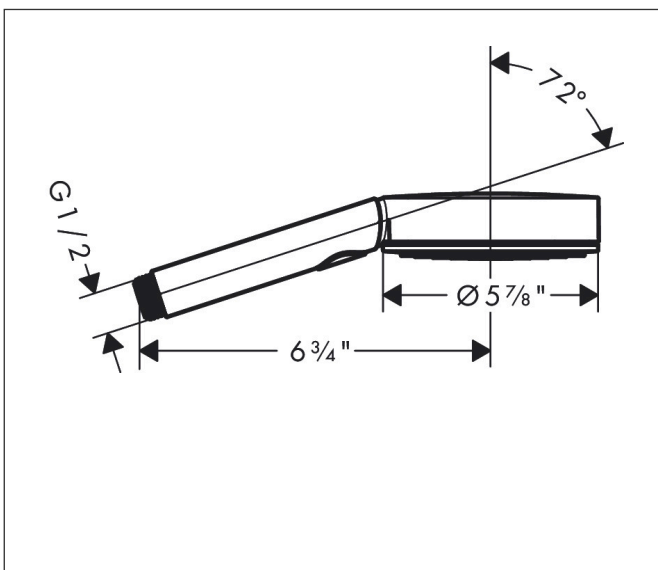

Brand hansgrohe
 Art. Name **Pulsify Select S** Handshower 105 3-Jet, 2.5 GPM
 Art. Nr. 24111001
 Surface chrome
 Pos. 1

Product Picture

Drawing

Features

- Spray modes: PowderRain, IntenseRain, Pulsating Massage
- Select button for comfortable alternation of spray modes
- Spray face surface: graphite
- Flow: 2.5 GPM (9.5 L/Min)