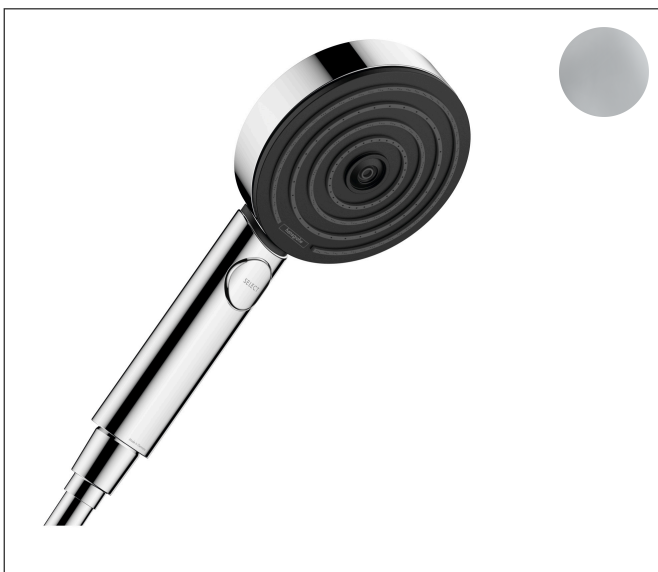

Brand hansgrohe
 Art. Name **Pulsify Select S** Handshower 105 3-Jet, 2.5 GPM
 Art. Nr. 24111001
 Surface chrome
 Pos. 1

Product Picture

Drawing

Features

- Spray modes: PowderRain, IntenseRain, Pulsating Massage
- Select button for comfortable alternation of spray modes
- Spray face surface: graphite
- Flow: 2.5 GPM (9.5 L/Min)

Technology

Spray Types