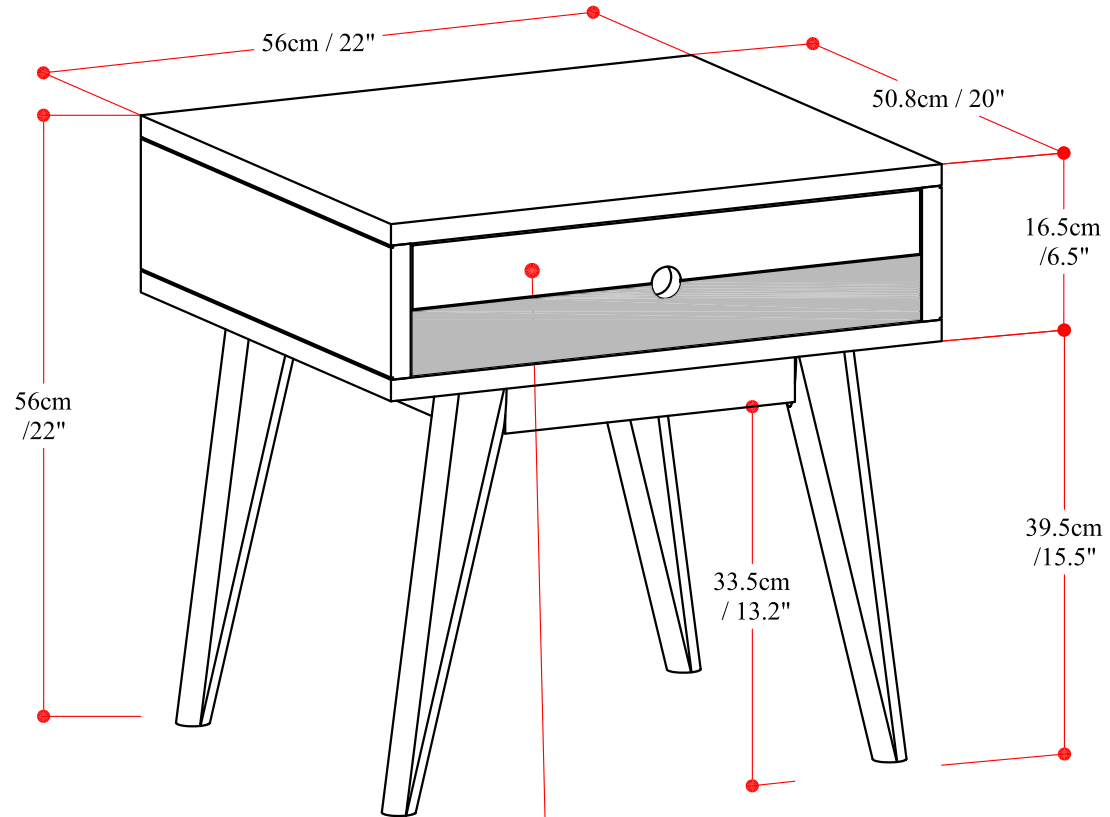

CLARKSON END TABLE

Inner drawer:
W46.8cm / 18.4" x D33.1cm /
13" x H7.8cm / 3" x 1pc Net Weight : 37 (lb)