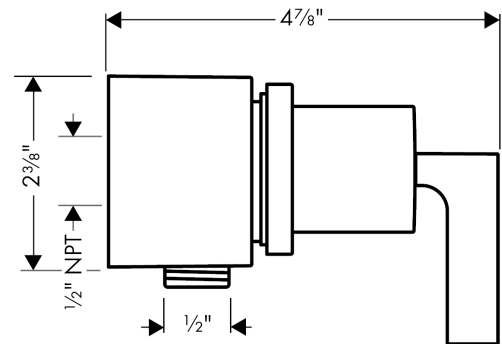

## Description

## Scale drawing

**AXOR Citterio**  
**Wall Outlet with Check Valves and Volume Control, Lever Handle**  
Finishes : **brushed nickel** Part no. : **39882821**