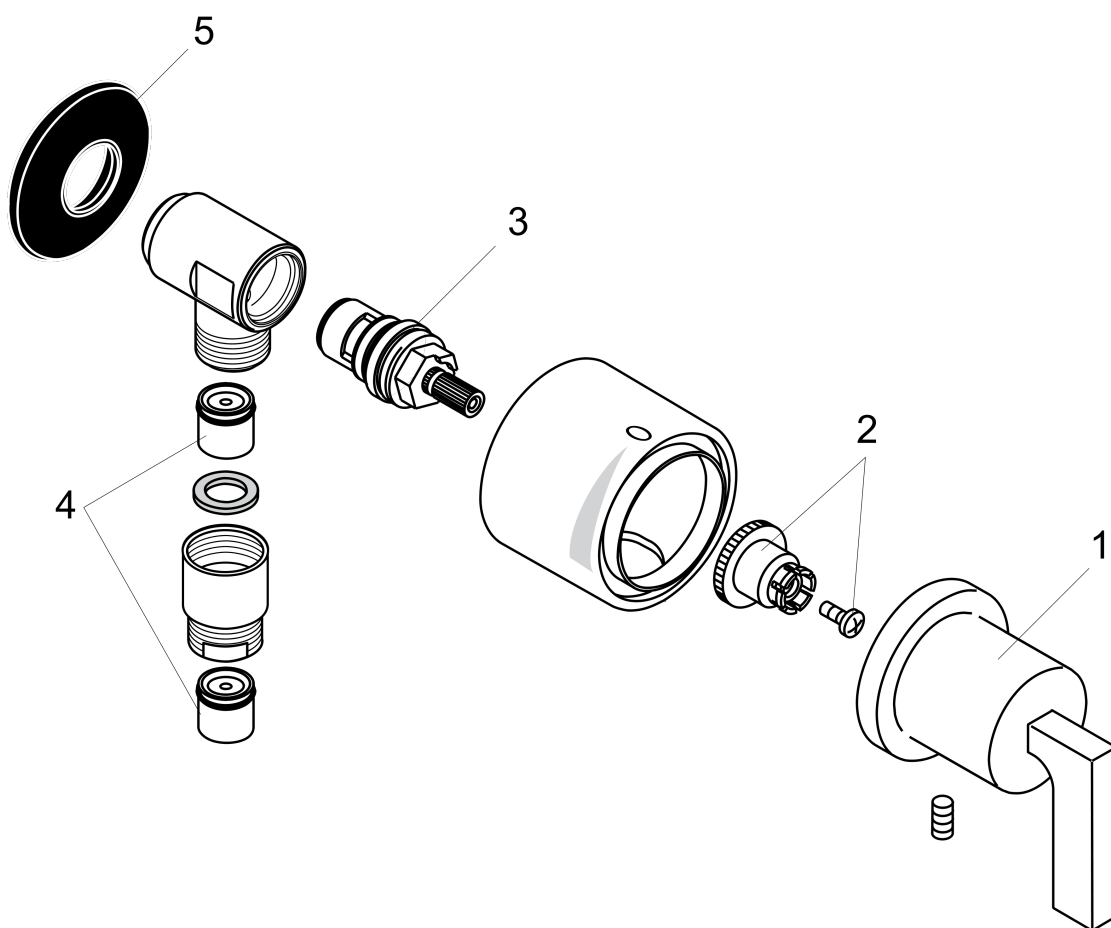

## Scale drawing

**AXOR Citterio**  
**Wall Outlet with Check Valves and Volume Control, Lever Handle**  
Finishes : **brushed nickel** Part no. : **39882821**

## Exploded drawing

Year of production: >04/07

**AXOR Citterio**  
**Wall Outlet with Check Valves and Volume Control, Lever Handle**  
 Finishes : **brushed nickel**    Part no. : **39882821**

## Spare parts list

Year of production: >04/07

Pos.	Description	Part no.	PC	PU
1	handle	39993821	0	1
2	handle fixing set	94184000	0	1
3	shut off unit right closing	96350000	0	1
4	set of non return valves DW 15	94074000	0	1
5	support element	98557000	0	1