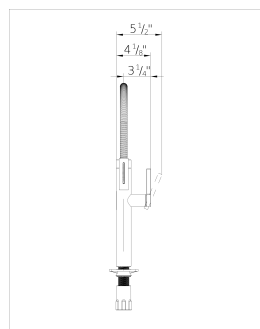

CULINA II Sensor PVD

Warranty

BLANCO offers a limited lifetime warranty on all sinks and faucets, as well as a one-year warranty on all custom accessories.

Code/Standards Compliance

BLANCO sinks and faucets are third-party tested and certified to standards and listed by applicable certification bodies. For more information on individual product listings, contact our office or listing organization.

View our how-to videos to learn more about installing and caring for BLANCO products:
<https://www.blanco.com/us-en/service/how-to-videos/how-to-videos-for-sinks/>

Questions? Contact us today

BLANCO America, Inc.
110 Mount Holly By-Pass
Lumberton, NJ 08048

Phone & Fax
Phone: 888-668-6201
Fax: 609-668-6211

While BLANCO endeavors to provide accurate information, all dimensions are nominal, cannot be guaranteed, and are subject to change or cancellation. BLANCO assumes no responsibility for use of superseded or voided specifications.