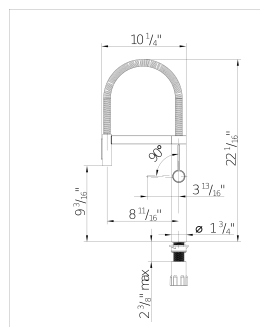

CULINA II Sensor PVD

Warranty

BLANCO offers a limited lifetime warranty on all sinks and faucets, as well as a one-year warranty on all custom accessories.

Code/Standards Compliance

BLANCO sinks and faucets are third-party tested and certified to standards and listed by applicable certification bodies. For more information on individual product listings, contact our office or listing organization.

View our how-to videos to learn more about installing and caring for BLANCO products:
<https://www.blanco.com/us-en/service/how-to-videos/how-to-videos-for-sinks/>

Questions? Contact us today

BLANCO America, Inc.
110 Mount Holly By-Pass
Lumberton, NJ 08048

Phone & Fax
Phone: 888-668-6201
Fax: 609-668-6211

While BLANCO endeavors to provide accurate information, all dimensions are nominal, cannot be guaranteed, and are subject to change or cancellation. BLANCO assumes no responsibility for use of superseded or voided specifications.