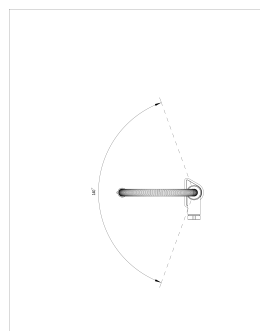

CULINA II Sensor PVD

Warranty

BLANCO offers a limited lifetime warranty on all sinks and faucets, as well as a one-year warranty on all custom accessories.

Code/Standards Compliance

BLANCO sinks and faucets are third-party tested and certified to standards and listed by applicable certification bodies. For more information on individual product listings, contact our office or listing organization.

View our how-to videos to learn more about installing and caring for BLANCO products:
<https://www.blanco.com/us-en/service/how-to-videos/how-to-videos-for-sinks/>

Questions? Contact us today

BLANCO America, Inc.
110 Mount Holly By-Pass
Lumberton, NJ 08048

Phone & Fax
Phone: 888-668-6201
Fax: 609-668-6211

While BLANCO endeavors to provide accurate information, all dimensions are nominal, cannot be guaranteed, and are subject to change or cancellation. BLANCO assumes no responsibility for use of superseded or voided specifications.