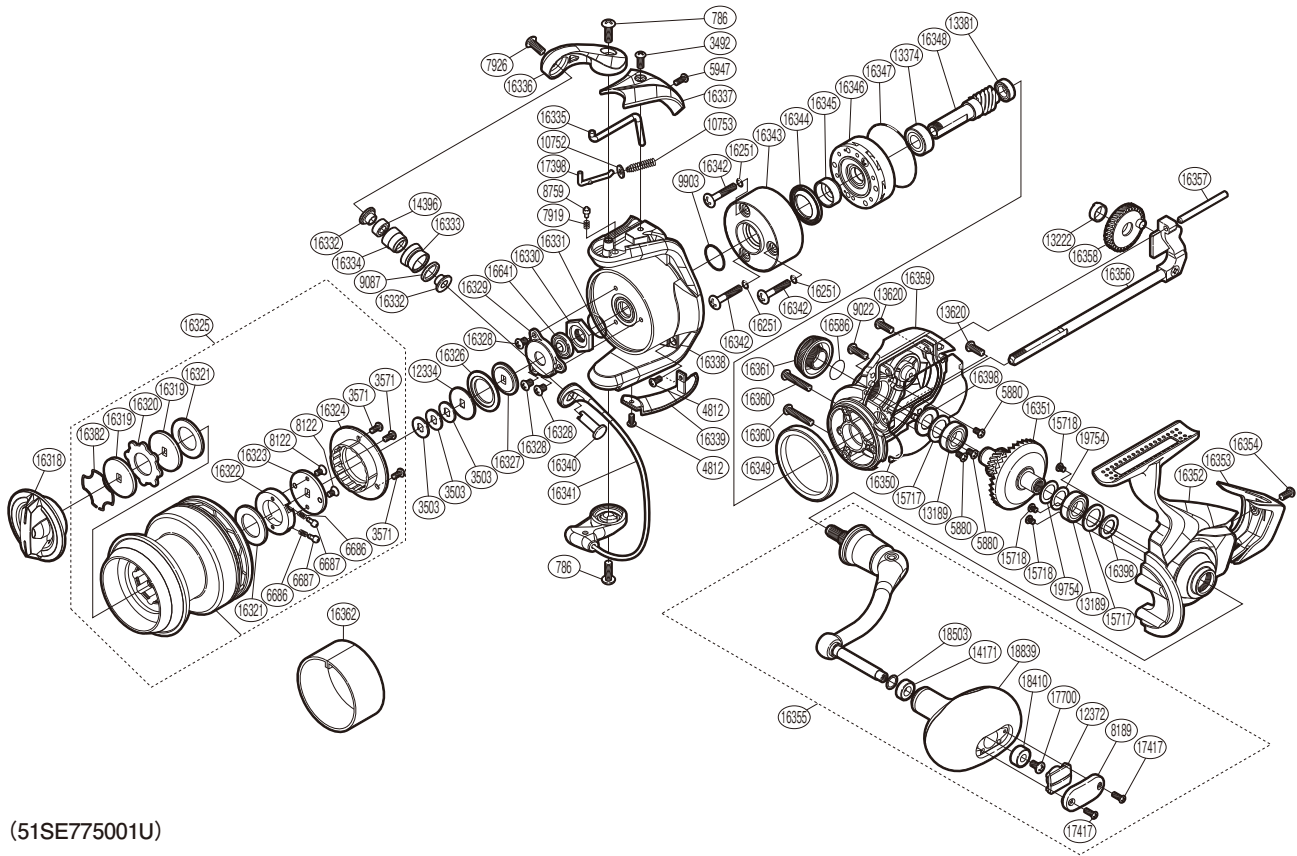

SHIMANO

Saragosa

SRG-5000SW

(51SE775001U)

#	Part No.	Description	#	Part No.	Description	#	Part No.	Description
786	103J1	Screw	16251	108WW	O Ring	16347	10H4F	Roller Clutch Cover Seal
3492	103DC	Screw	16318	102EB	Drag Knob	16348	10BZ4	Pinion Gear
3503	10BXC	Spool Washer	16319	10BC8	Key Washer	16349	104G7	Friction Ring
3571	10MPP	Screw	16320	102Z8	Eared Washer	16350	10CDA	Body Seal
4812	103N8	Screw	16321	10347	Drag Washer	16351	10EK8	Drive Gear
5880	10MT3	Screw	16322	10JJW	Drag Click Holder	16352	104CY	Side Cover
5947	103NH	Screw	16323	109HG	Drag Click Holder Cover	16353	10NKR	Rear Protector
6686	10JXE	Click Spring	16324	10C1P	Drag Cover	16354	103CJ	Screw
6687	10PEH	Click Pin	16325	10HSB	Spool Assembly	16355	10N7C	Handle Assembly
7919	1077Q	Click Spring	16326	10J6D	Spool Support Seal	16356	10NF5	Main Shaft Assembly
7926	103HN	Screw	16327	103MY	Spool Support	16357	1035G	Oscillating Guide
8122	10MGD	Screw	16328	10LSM	Screw	16358	10G9P	Oscillating Gear
8189	108SM	Handle Knob I.D. Plate	16329	10K32	Nut Lock Plate	16359	10B8X	Body
8759	106UX	Click Pin	16330	10811	Rotor Nut	16360	10LZ7	Screw
9022	10LZJ	Screw	16331	10EZA	O Ring	16361	10N48	Handle Screw Cap
9087	10KFE	Line Roller Spacer	16332	107X4	Line Roller Washer	16382	10B8P	Drag Washers Retainer
9903	108WA	O Ring	16333	10KUW	Line Roller	16398	10CD1	Bearing Water Proof
10752	10TYE	Spring Guide A Support	16334	107RN	Line Roller Bushing	16586	10TZX	O Ring
10753	10FVD	Bail Spring	16335	106KM	Bail Trip Lever	16641	107F7	Bearing Water Proof
12334	10HZW	Spool Support B	16336	10KLG	Bail Arm	17398	105LU	Bail Spring Guide A
12372	10B97	Handle Knob Seal	16337	1087Y	Bail Spring Cover	17417	10L1T	Screw
13189	104PT	Ball Bearing	16338	10PY7	Rotor	17700	10LFA	Screw
13222	10JYG	Oscillating Gear Bushing	16339	10MNB	Bail Hold Support Guard	18410	10EU0	Handle Knob Bushing A
13374	104Q5	Ball Bearing	16340	10Q3G	Line Roller Support	18503	101BD	Washer
13381	104JT	Ball Bearing	16341	1073F	Bail Assembly	18839	10T7J	Handle Knob Assembly
13620	10L6D	Screw	16342	10A6S	Screw	19754	10DKJ	Washer
14171	104UJ	Handle Knob Bushing	16343	10MH9	Roller Clutch Water Proof Cover			
14396	104VQ	Ball Bearing	16344	10MH1	Roller Clutch Water Proof	16362	109UZ	Line Band (accessory)
15717	10BGE	Washer	16345	10K7R	Rotor Ring			
15718	1055G	Screw	16346	10QPE	Roller Clutch Assembly			