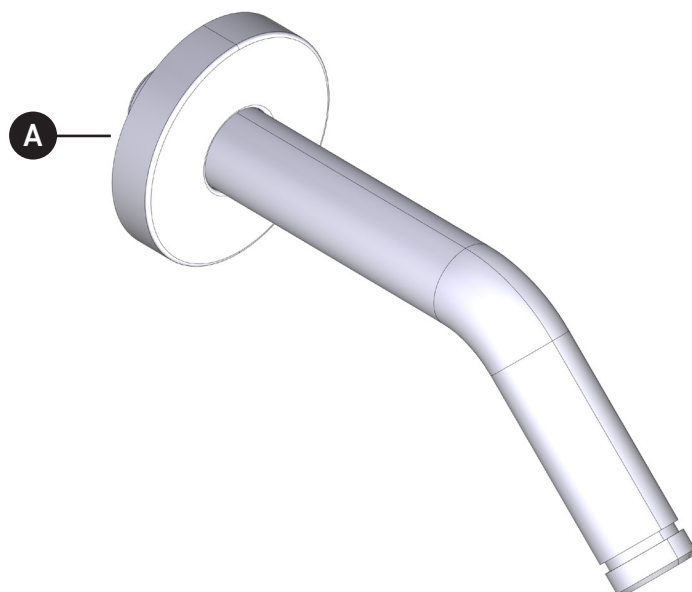

### 70227SA

7" Reach Wall Mount Shower Arm  
with Round Escutcheon

ID	Kit Number	Finish
A	WROS0006-APC	All Polished Chrome
	WROS0006-MB	Matte Black
	WROS0006-PN	Polished Nickel
	WROS0006-SG	Satin Gold
	WROS0006-STN	Satin Nickel
	WROS0006-SUB	Satin Unlacquered Brass
	WROS0006-TCB	Tuscan Brass
	WROS0006-ULB	Unlacquered Brass

### 70227SA

Bras de douche mural à portée  
de 7 po avec rosace ronde

ID	Référence du kit	Finition
A	WROS0006-APC	Chrome entièrement poli
	WROS0006-MB	Noir mat
	WROS0006-PN	Nickel poli
	WROS0006-SG	Or satiné
	WROS0006-STN	Nickel satiné
	WROS0006-SUB	Laiton satiné non laqué
	WROS0006-TCB	Laiton toscan
	WROS0006-ULB	Laiton non laqué