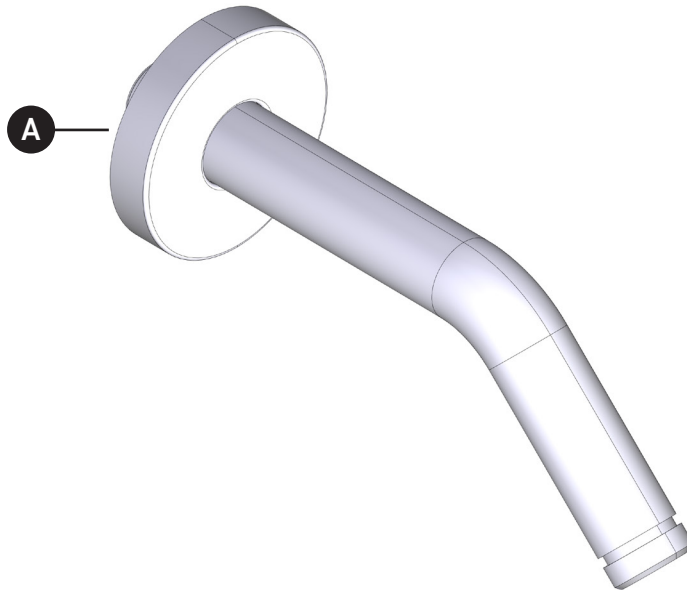

## ILLUSTRATED PARTS

**ORDER BY PART NUMBER**

### 70227SA

7" Reach Wall Mount Shower Arm  
with Round Escutcheon

ID	Kit Number	Finish
A	WROS0006-APC	All Polished Chrome
	WROS0006-MB	Matte Black
	WROS0006-PN	Polished Nickel
	WROS0006-SG	Satin Gold
	WROS0006-STN	Satin Nickel
	WROS0006-SUB	Satin Unlacquered Brass
	WROS0006-TCB	Tuscan Brass
	WROS0006-ULB	Unlacquered Brass

### 70227SA

Bras de douche mural à portée  
de 7 po avec rosace ronde

ID	Référence du kit	Finition
A	WROS0006-APC	Chrome entièrement poli
	WROS0006-MB	Noir mat
	WROS0006-PN	Nickel poli
	WROS0006-SG	Or satiné
	WROS0006-STN	Nickel satiné
	WROS0006-SUB	Laiton satiné non laqué
	WROS0006-TCB	Laiton toscan
	WROS0006-ULB	Laiton non laqué