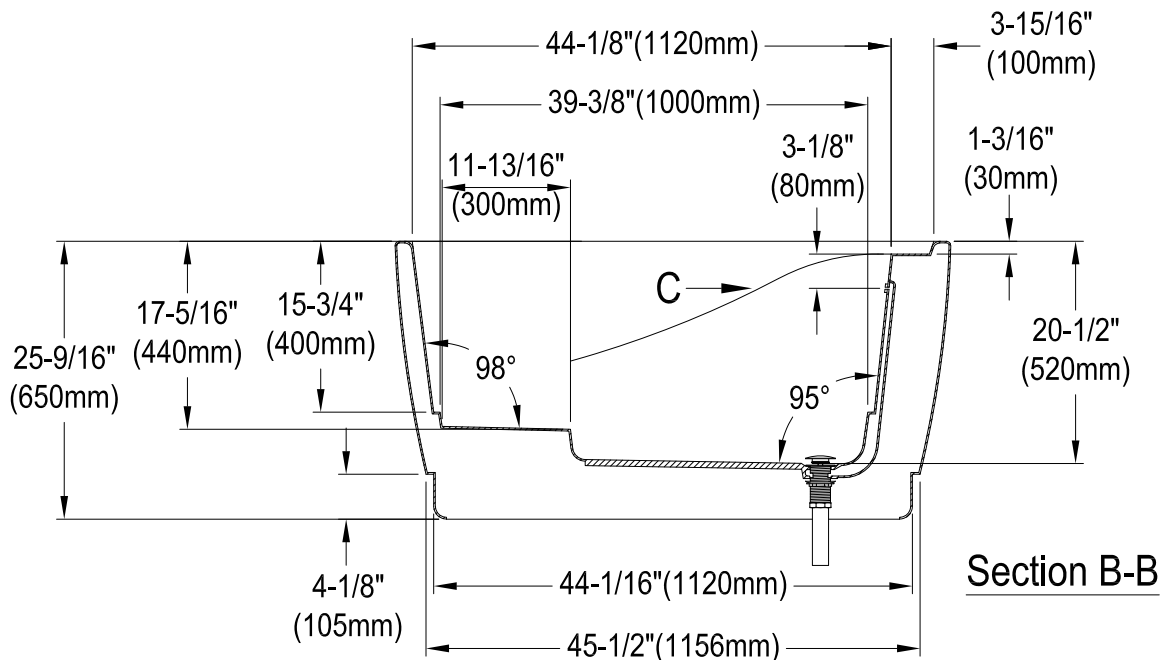

VTOV513425S

51" Acrylic Freestanding Tub with Drain and Step Seat

M12 x 60 (5 pcs)

Drain Hole Size

Scale(3:1)

View C

Scale (3:1)

Section B-B