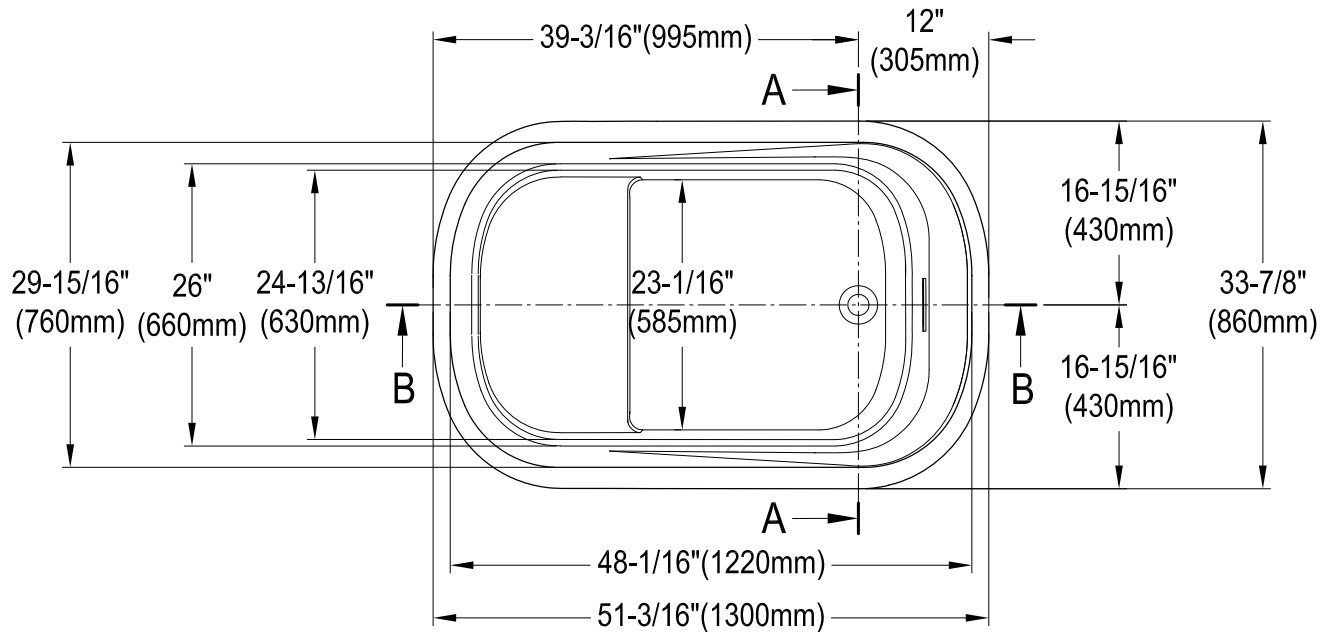

VTOV513425S

51" Acrylic Freestanding Tub with Drain and Step Seat

M12 x 60 (5 pcs)

Drain Hole Size

Scale(3:1)

View C

Scale (3:1)

Section B-B