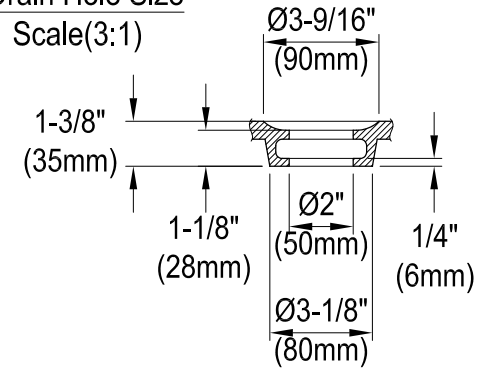

VTOV513425S

51" Acrylic Freestanding Tub with Drain and Step Seat

M12 x 60 (5 pcs)

Drain Hole Size

Scale(3:1)

View C

Scale (3:1)

Section B-B