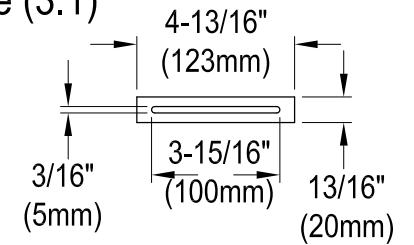

VTOV513425S

51" Acrylic Freestanding Tub with Drain and Step Seat

M12 x 60 (5 pcs)

Drain Hole Size

Scale(3:1)

View C

Scale (3:1)

Section B-B