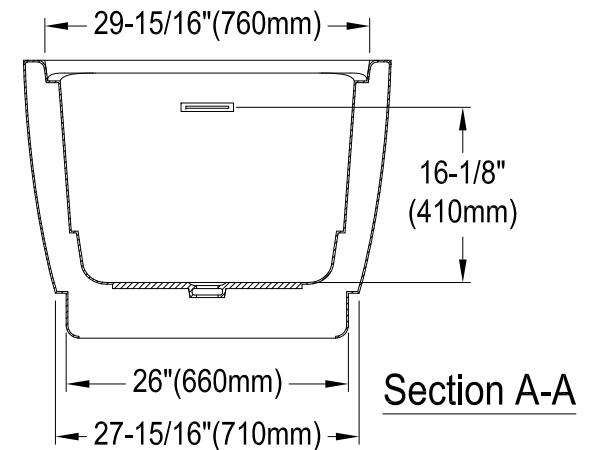

VTOV513425S

51" Acrylic Freestanding Tub with Drain and Step Seat

M12 x 60 (5 pcs)

Drain Hole Size

Scale(3:1)

View C

Scale (3:1)

Section B-B