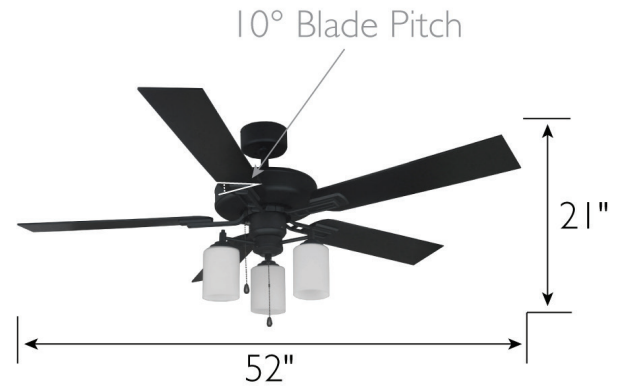

Aubrey 3-Light LED Ceiling Fan 52" Matte Black

SPECIFICATIONS

MOUNTING TYPE:	Tri Mount	DOWNROD DIAMETER:	0.85"
SLOPED CEILING ADAPTABLE:	Yes	DOWNROD I LENGTH:	4"
FINISH:	Matte Black	LIGHT KIT INCLUDED:	Yes
BLADE COLOR:	Black/Light Maple	LAMP TYPE:	3 lamps, 4.5 W E12 based candelabra LED bulbs
MATERIAL CONSTRUCTION:	Steel	LED BRIGHTNESS (LUMENS):	350
ASSEMBLED DIMENSIONS:	52" L x 21" H x 52" D	LED COLOR CORRELATED TEMPERATURE (CCT):	3000
ASSEMBLED WEIGHT:	17.14 lbs.	LED COLOR RENDERING INDEX (CRI):	80
MAX HEIGHT:	21"	GLASS/SHADE MATERIAL:	Glass
MIN HEIGHT:	16.5"	GLASS/SHADE TYPE & COLOR:	Frosted White
DISTANCE FROM CEILING:	Bottom of fan light kit: 21" Bottom of fan housing: 10"	CANOPY/PLATE SHAPE:	Round
NUMBER OF SPEEDS:	3	CANOPY/PLATE DIMENSIONS:	2.4" H x 5.1" L x 5.1" D
TYPE OF CONTROLLER:	Pull Chain	VOLTAGE:	120V
AIR FLOW EFFICIENCY:	82		
WEIGHTED-AVG. AIR FLOW (CFM):	2692 CFM		
ENERGY USAGE (FAN ONLY):	33W		
MOTOR SIZE:	153X12, reversible		
RPMS:	Low: 62, High: 154		
AMPS:	Low: 0.23, High: 0.45		