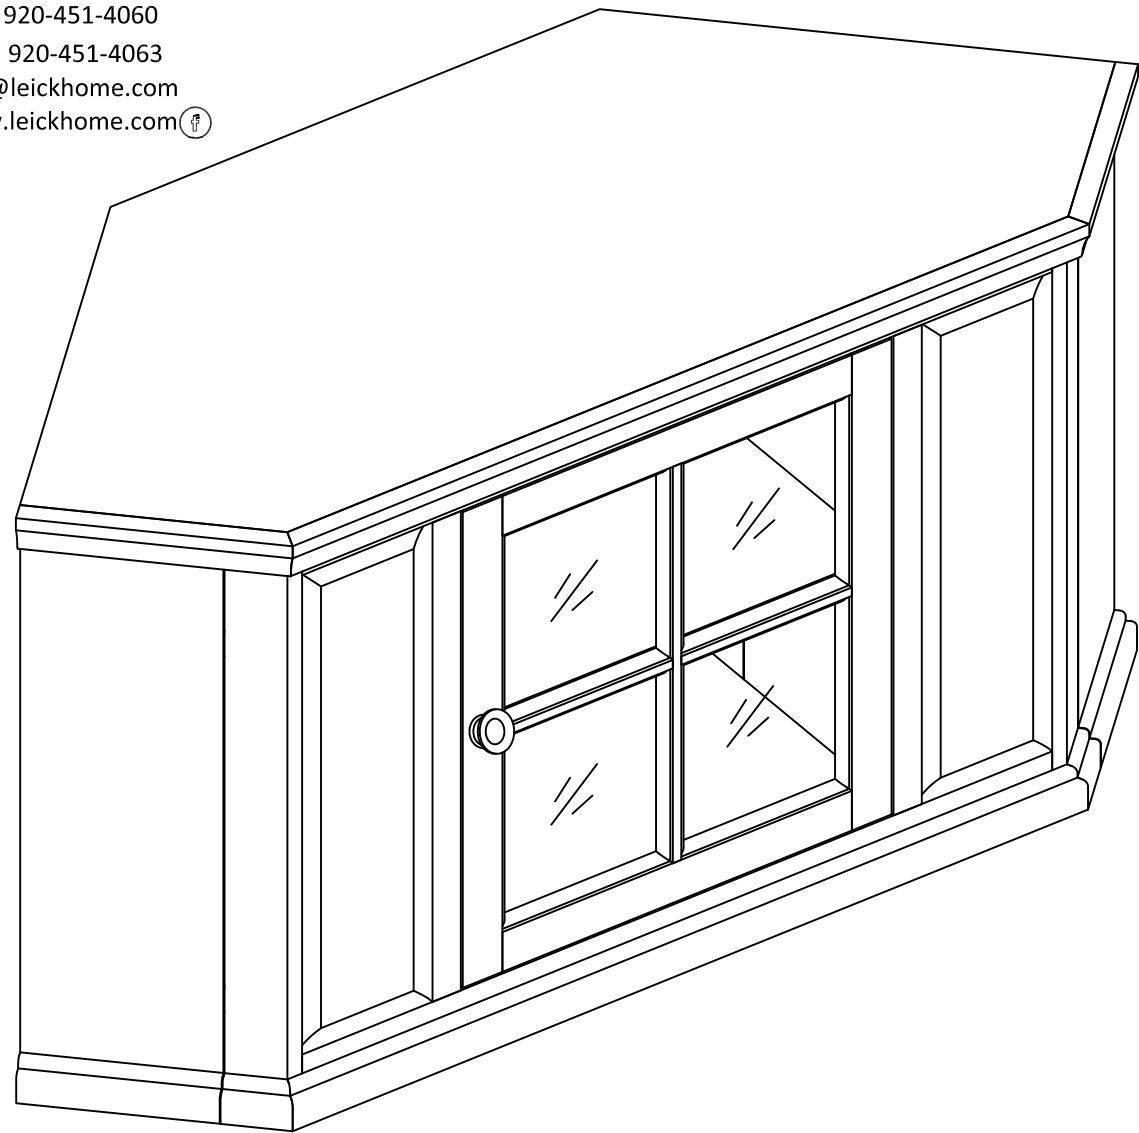

ITEM# 83285

Black Rub 46" Folding Corner TV Cart

Leick
Home
SINCE 1910

2219 S. 19th St.

Sheboygan, WI 53081

Ph: 920-451-4060

Fax: 920-451-4063

info@leickhome.com

www.leickhome.com

1

Hardware List

Item	Description	Qty
a	 Bolt 1/4"X1-1/8"	4PCS
b	 Allen wrench	1PC
c	 Washer 1/4"X12mm	4PCS
d	 Flat Shelf Supports	4PCS
e	 Door Pull	1PC
f	 Machine screw for door pull 5/32"X3/4"	1PC
g	 Rounded Shelf Supports	4PCS

2

Parts List

Item	Description	Qty
A	 Cabinet	1PC
B	 Top Panel	1PC
C	 Bottom Shelf	1PC
D	 Middle Adjustable Panel	1PC

Assembly Instructions

Step 1

Pull the face frame to unfold the cabinet.

Step 2

Open the door and screw-in four round shelf supports onto vertical panels, insert the bottom panel.