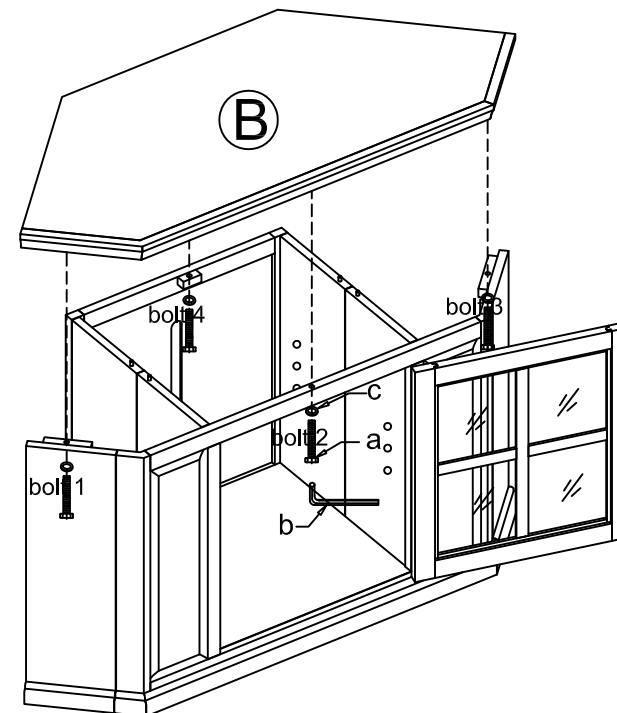

www.leickhome.com

1

Hardware List

Item	Description	Qty
a	 Bolt 1/4"X1-1/8"	4PCS
b	 Allen wrench	1PC
c	 Washer 1/4"X12mm	4PCS
d	 Flat Shelf Supports	4PCS
e	 Door Pull	1PC
f	 Machine screw for door pull 5/32"X3/4"	1PC
g	 Rounded Shelf Supports	4PCS

2

Parts List

Item	Description	Qty
A	 Cabinet	1PC
B	 Top Panel	1PC
C	 Bottom Shelf	1PC
D	 Middle Adjustable Panel	1PC

Assembly Instructions

Step 1

Pull the face frame to unfold the cabinet.

Step 2

Open the door and screw-in four round shelf supports onto vertical panels, insert the bottom panel.

Step 3

Put the top panel on and fasten with 4 bolts.

Step 4

Insert the flat shelf supports onto vertical panels, put the shelf on and install the door pull.