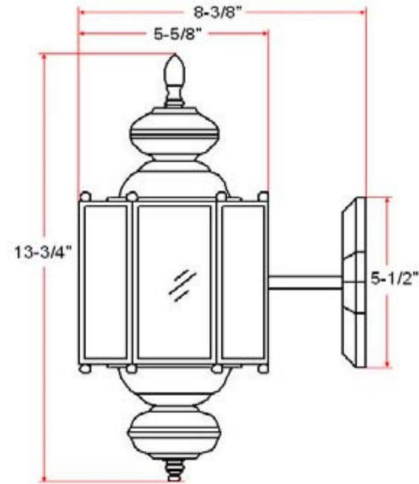

Augusta I-Light Outdoor Wall Light

Antique Brass

SPECIFICATIONS

MOUNTING:	Wall Mount	LED BRIGHTNESS (LUMENS):	N/A
SLOPED CEILING ADAPTABLE:	No	LED COLOR CORRELATED TEMPERATURE (CCT):	N/A
LAMP TYPE 1:	Maximum 60W Medium Base Bulb	LED COLOR RENDERING INDEX (CRI):	N/A
BULB INCLUDED:	No	LED EFFICACY:	N/A
WATTS PER BULB:	60W	LED AVERAGE RATED LIFE:	N/A
TOTAL WATTAGE:	60W	ENERGY EFFICIENT:	No
DIMMABLE:	Yes	LIGHTING AMPS:	N/A
MATERIAL CONSTRUCTION:	Copper	VOLTAGE:	120V
ASSEMBLED DIMENSIONS:	5.65" L x 10.38" H x 9.38" D		
WEIGHT:	2.86 lbs.		
BACKPLATE DIMENSIONS:	5.51" H x 4.72" W		
CANOPY CEILING DIMENSIONS:	N/A		
GLASS/SHADE DIMENSIONS:	N/A		
GLASS/SHADE MATERIAL:	Glass		
GLASS/SHADE TYPE:	Clear		
GLASS/SHADE COLOR:	Clear		