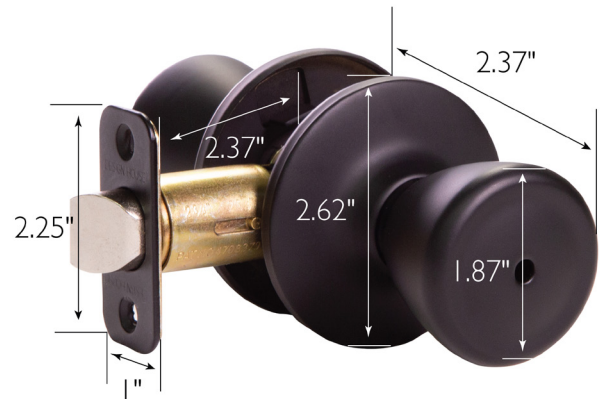

Tulip Privacy Bed and Bath Door Knob Matte Black

SPECIFICATIONS

MATERIAL CONSTRUCTION:	Brass	REMOVABLE CORE:	No
LOCK FUNCTION:	Privacy	LATCH FACEPLATE:	Round Corner
DEADBOLT FUNCTION:	N/A	LATCH BACKSET:	Adj. 2-3/8" 2-3/4"
EXTERIOR MAX PROJECTION:	2.75"	LATCH TYPE:	2 Way (fixed faceplate)
INTERIOR MAX PROJECTION:	2.75"	LATCHBOLT THROW DISTANCE:	0.5
KNOB VS. LEVER:	Knob	# PINS IN CYLINDER:	N/A
KNOB DIMENSIONS:	2.62" H x 6.25" L x 2.37" D	ANTI-BUMP PIN INSTALLED:	N/A
ROSE DIMENSIONS:	2.63" H x 2.63" W x 2.63" D	# KEYS INCLUDED:	0
ROSETTE / ESCUTCHEON SHAPE:	Round	SPINDLE TYPE:	Half-Moon
CROSS BORE:	2.13"	MOUNTING HARDWARE INCLUDED:	Yes
EDGE BORE:	1"	TOOLS NEEDED FOR INSTALLATION:	Screwdriver
HANDING:	Reversible	ASSEMBLED WEIGHT:	1.05 lbs
REKEYABLE?:	No		