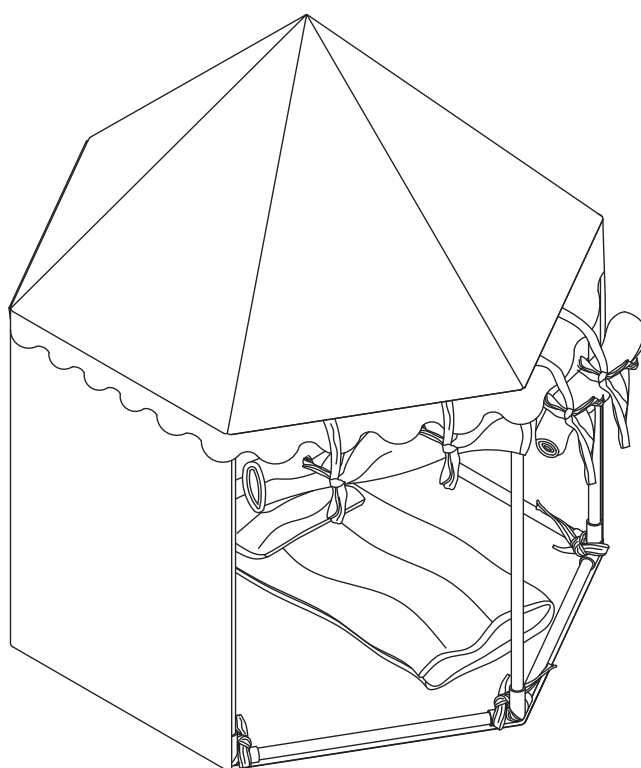

18" Doll Pink Tent with 2 Sleeping Bags

#TD-13029A

Assembly Instruction

 **1-800-935-3959**
Mon - Fri 9:00am ~ 4:30pm EST
 support@teamson.com

 **+44 (0) 1952-916050**
Mon - Thu 9:00am ~ 5:00pm GMT
Friday 9:00am ~ 4:00pm GMT
 support@teamson.co.uk

WARNING

CHOKING HAZARD-small parts
Not for children under 3yrs
The toy is to be assembled by an adult.

TEAMSON™

USA ☎ 1-800-935-3959

EU ☎ +44 (0) 1952-916050

An illustration of a person on the right holding a telephone receiver to their ear. A question mark is above their head. They are holding a book labeled 'Assembly Instruction'.

Made in China

Exploded Drawing

Product Parts

A

12 PCS

B

6 PCS

C