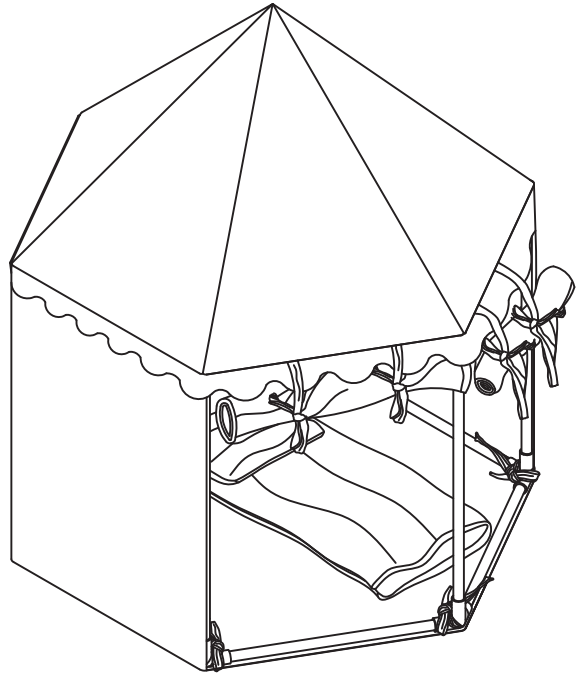

18" Doll Pink Tent with 2 Sleeping Bags

#TD-13029A

Assembly Instruction

 **1-800-935-3959**
Mon - Fri 9:00am ~ 4:30pm EST
 support@teamson.com

 **+44 (0) 1952-916050**
Mon - Thu 9:00am ~ 5:00pm GMT
Friday 9:00am ~ 4:00pm GMT
 support@teamson.co.uk

WARNING

CHOKING HAZARD-small parts
Not for children under 3yrs
The toy is to be assembled by an adult.

TEAMSON™

USA ☎ 1-800-935-3959

EU ☎ +44 (0) 1952-916050

An illustration of a person on the right holding a telephone receiver to their ear. A question mark is above their head. They are holding a book labeled 'Assembly Instruction'.

Made in China

Exploded Drawing

Product Parts

A

12 PCS

B

6 PCS

C