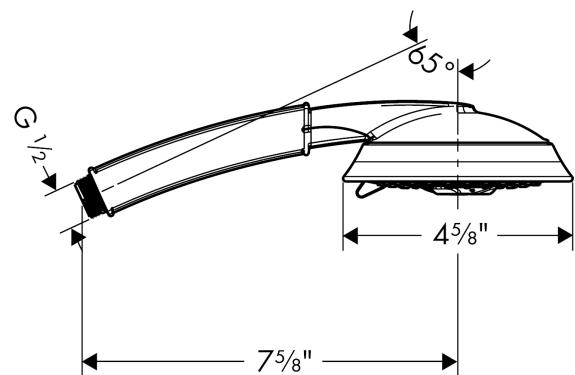

Raindance Classic
Handshower 100 3-Jet, 2.0 GPM
 Finishes : **polished nickel** Part no. : **04345830**

Description

Features

- 65 no-clog spray channels
- Spray modes: RainAir, BalanceAir, Whirl
- Flow: 2.0 GPM (7.6 L/Min)
- Fully-finished matching spray face

Item details

List Price \$ 257.00

Technology

Compliance

Product image

Scale drawing

Raindance Classic
Handshower 100 3-Jet, 2.0 GPM
Finishes : **polished nickel** Part no. : **04345830**

Exploded drawing

Year of production: >01/17

Raindance Classic
Handshower 100 3-Jet, 2.0 GPM
 Finishes : **polished nickel** Part no. : **04345830**

Spare parts list

Year of production: >01/17

Pos.	Description	Part no.	Price	PU
1	filter packing	94246000	-	1