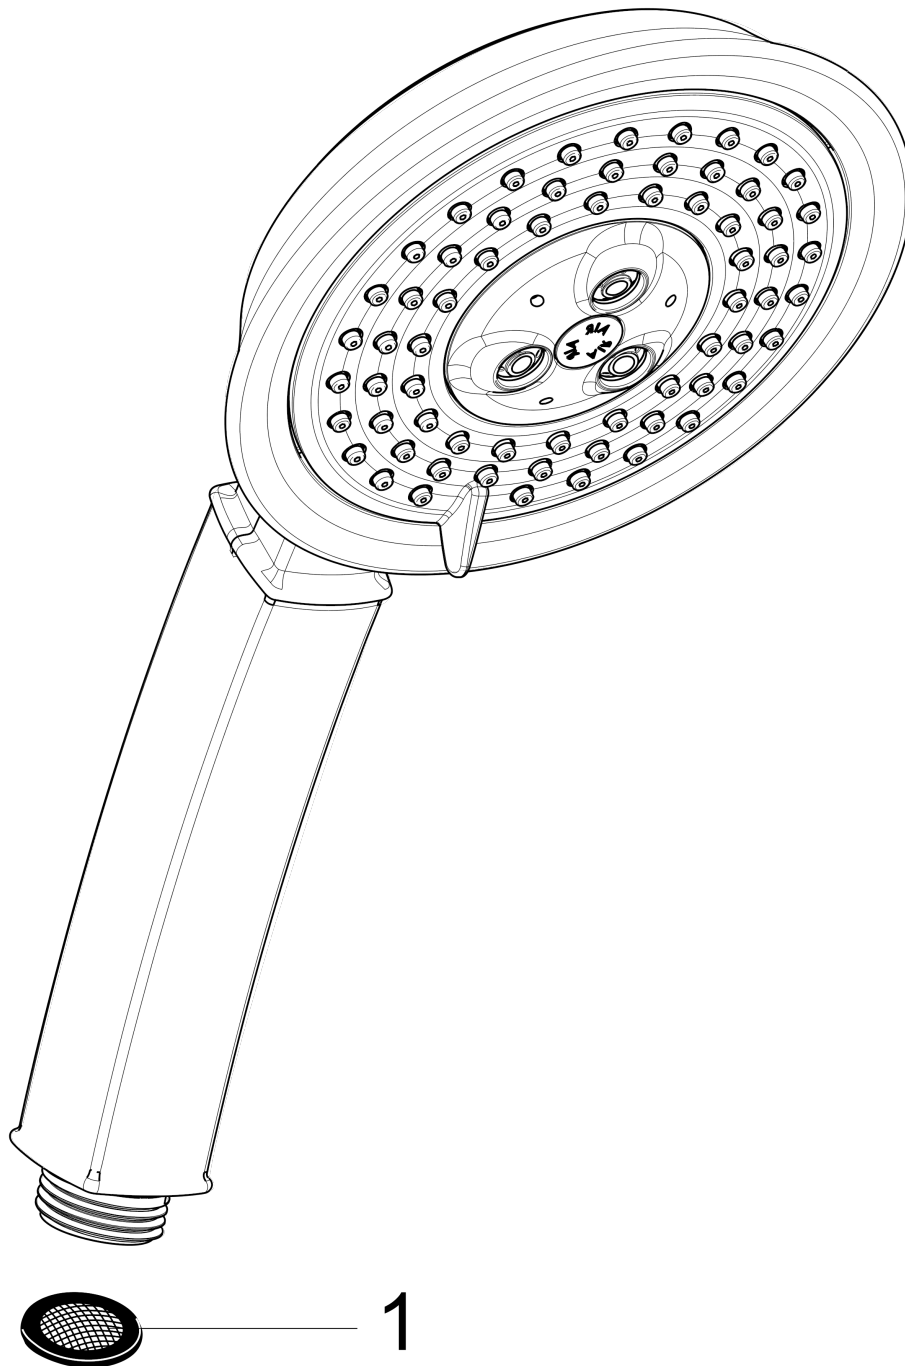

Raindance Classic
Handshower 100 3-Jet, 2.0 GPM
 Finishes : **polished nickel** Part no. : **04345830**

Description

Features

- 65 no-clog spray channels
- Spray modes: RainAir, BalanceAir, Whirl
- Flow: 2.0 GPM (7.6 L/Min)
- Fully-finished matching spray face

Item details

List Price \$ 257.00

Technology

Compliance

Product image

Scale drawing

Raindance Classic
Handshower 100 3-Jet, 2.0 GPM
Finishes : **polished nickel** Part no. : **04345830**

Exploded drawing

Year of production: >01/17

Raindance Classic
Handshower 100 3-Jet, 2.0 GPM
 Finishes : **polished nickel** Part no. : **04345830**

Spare parts list

Year of production: >01/17

Pos.	Description	Part no.	Price	PU
1	filter packing	94246000	-	1