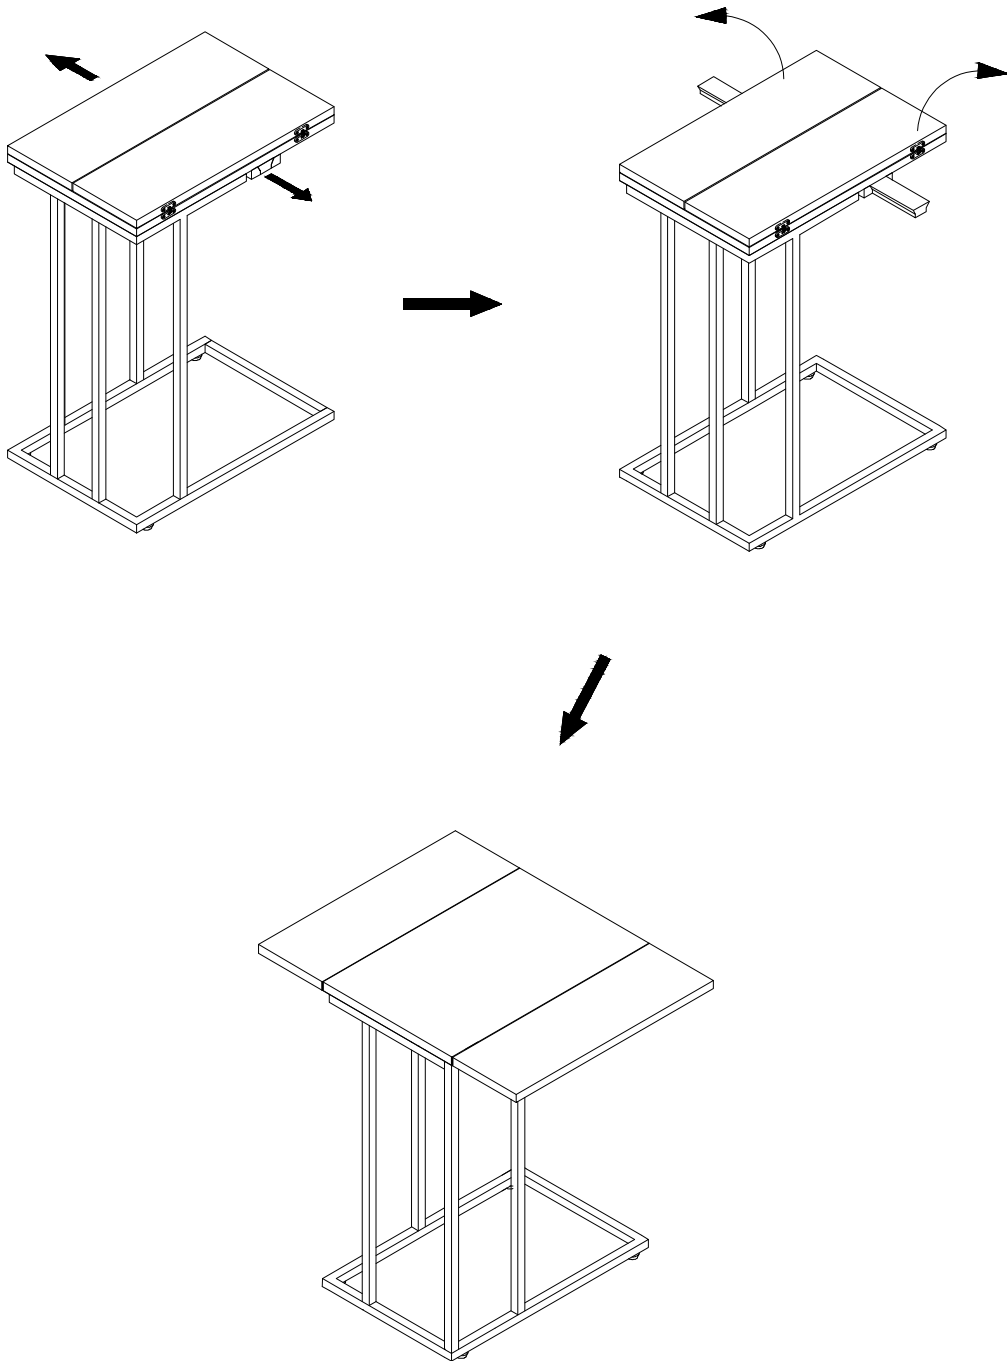

STEP 3

MADE IN CHINA