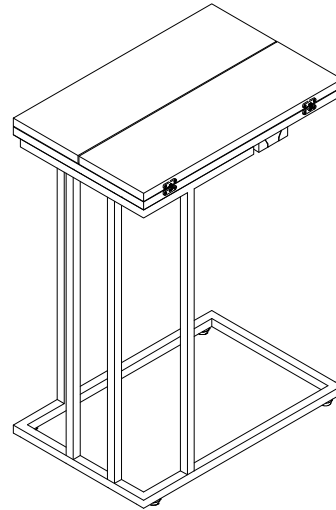

PLEASE CONTACT US FIRST

TollFree: 1-800-935-3959 (Mon. Fri. 9:00AM to 5:00 PM EST)

☒ support@teamson.com

1-631-274-3353

Thank you for choosing Teamson produce. If you need help with assembly or if you are missing parts, hardware, we are here to help !

Versanora

Item No: VNF-00037EX

Item name: Versanora - Marmo C Shape extension Table - MarbleFinish/Brass

Warning

Small parts and sharp points may be present prior to assembly. Please follow the assembly instructions closely. Improper assembly can result in personal or property damage. 2 adults are required to safely assemble this product.

Care Instructions

Dust often using a clean, soft, dry and lint-free cloth. • When blot spills, wipe with a clean, damp cloth immediately. We do not recommend the use of chemical cleansers, abrasives or furniture polish on our lacquered finish.

Periodically check to make sure all connections are tight. Re-tighten if necessary.

Hardware List:

NO.	DESCRIPTION	Q' TY
A	($\phi_{\frac{1}{4}}'' * 1-1/8''$)	4
B	($\phi_{\frac{1}{4}}'' * 1-1/2''$)	8
C	($\phi_{\frac{1}{4}}'' * 12 - \phi 16mm$)	4
D	(M4)	1

Part List:

1	2	3	4
1PC	1PC	4PC	1PCS

MADE IN CHINA

www.teamson.com