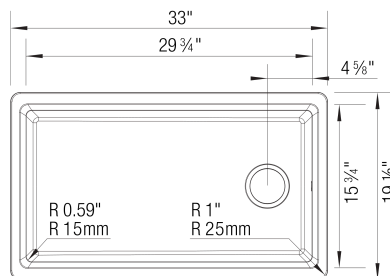

Sink Specifications

Color	SKU
White	443314
Anthracite	443312
Cinder	443313
Coal Black	443311
Truffle	443315
Café	443316
Soft White	443318
Volcano Gray	443317

INTEOS 33 SILGRANIT

Design and Planning Tips

- Min cabinet size: 36 in (914 mm)
- Rim height: 7/16 in (11 mm)

What is included:

Includes bridge cutting board, accessories holder and large colander

Installation on a wooden frame, no clips required.

IMPORTANT: Specific cutout dimensions are required for proper accessories usage.