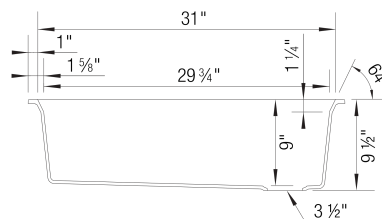

Included Accessories

INTEOS Cutting Board	443336
INTEOS Accessory Frame	443337
INTEOS Large Colander	443338

Optional Accessories

INTEOS Grid 33	443345
INTEOS Large Tray	443339
INTEOS Dish Rack	443342
INTEOS Small Colander	443340
INTEOS Small Tray	443341

Warranty

BLANCO offers a limited lifetime warranty on all sinks and faucets, as well as a one-year warranty on all custom accessories.

Code/Standards Compliance

BLANCO sinks and faucets are third-party tested and certified to standards and listed by applicable certification bodies. For more information on individual product listings, contact our office or listing organization.

View our how-to videos to learn more about installing and caring for BLANCO products:

<https://www.blanco.com/us-en/service/how-to-videos/how-to-videos-for-sinks/>