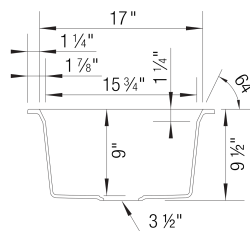

Included Accessories

INTEOS Cutting Board	443336
INTEOS Accessory Frame	443337
INTEOS Large Colander	443338

Optional Accessories

INTEOS Grid 33	443345
INTEOS Large Tray	443339
INTEOS Dish Rack	443342
INTEOS Small Colander	443340
INTEOS Small Tray	443341

Warranty

BLANCO offers a limited lifetime warranty on all sinks and faucets, as well as a one-year warranty on all custom accessories.

Code/Standards Compliance

BLANCO sinks and faucets are third-party tested and certified to standards and listed by applicable certification bodies. For more information on individual product listings, contact our office or listing organization.

View our how-to videos to learn more about installing and caring for BLANCO products:

<https://www.blanco.com/us-en/service/how-to-videos/how-to-videos-for-sinks/>