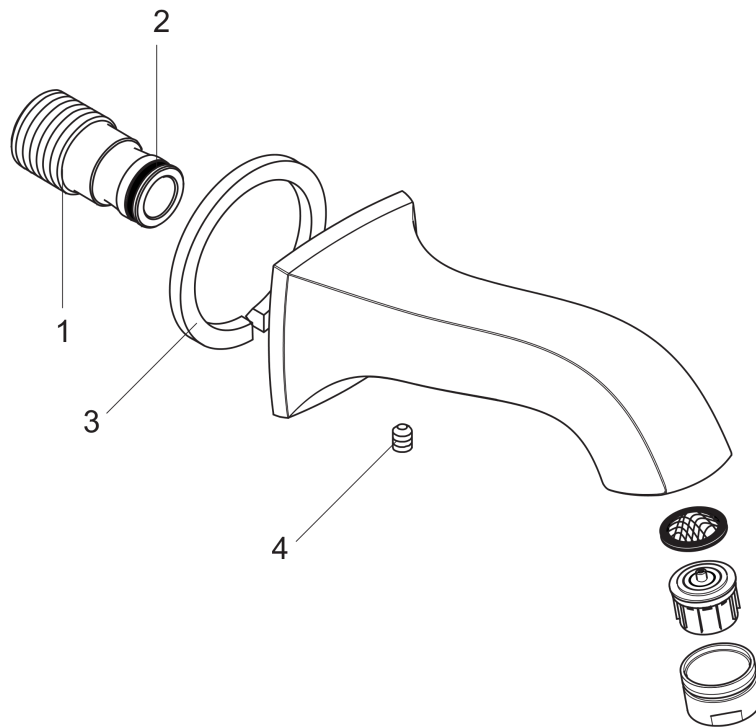

**Metris C**

**Tub Spout**

Finishes : **brushed nickel** Part no. : **13413821**

**Description**

**Features**

- Solid brass
- Includes: 1/2" female and 3/4" male adaptor

**Item details**

List Price \$ 218.00

**Compliance**

**Product image**

**Scale drawing**

**Metris C**

**Tub Spout**

Finishes : **brushed nickel**

Part no. : **13413821**

**Exploded drawing**

Year of production: >**04/09**

**Metris C**

**Tub Spout**

Finishes : **brushed nickel**    Part no. : **13413821**

**Spare parts list**

Year of production: >04/09

<b>Pos.</b>	<b>Description</b>	<b>Part no.</b>	<b>Price</b>	<b>PU</b>
1	connecting thread	95658001	-	1
2	O-ring 13x2	98128000	-	1
3	seal	97530000	-	1
4	hollow set screw M6x8	97810000	-	1
a	aerator M24x1 (25 l/min)	13914820	-	1