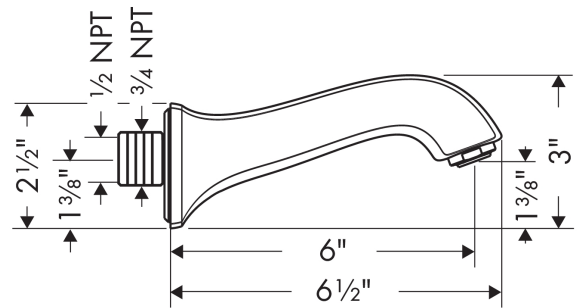

**Metris C**

**Tub Spout**

Finishes : **brushed nickel** Part no. : **13413821**

**Description**

**Features**

- Solid brass
- Includes: 1/2" female and 3/4" male adaptor

**Item details**

List Price \$ 218.00

**Compliance**

**Product image**

**Scale drawing**

**Metris C**

**Tub Spout**

Finishes : **brushed nickel**

Part no. : **13413821**

**Exploded drawing**

Year of production: >**04/09**

**Metris C**

**Tub Spout**

Finishes : **brushed nickel**    Part no. : **13413821**

**Spare parts list**

Year of production: >04/09

<b>Pos.</b>	<b>Description</b>	<b>Part no.</b>	<b>Price</b>	<b>PU</b>
1	connecting thread	95658001	-	1
2	O-ring 13x2	98128000	-	1
3	seal	97530000	-	1
4	hollow set screw M6x8	97810000	-	1
a	aerator M24x1 (25 l/min)	13914820	-	1