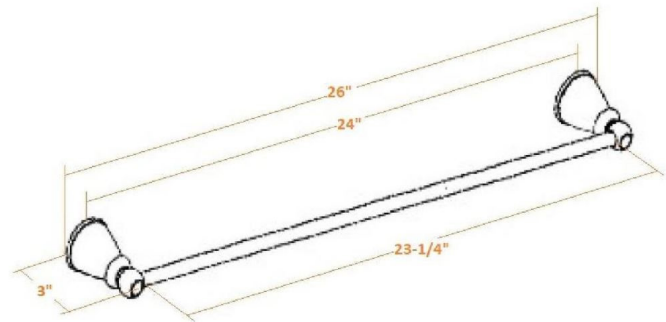

**Kassel Towel Bar 24"**  
Satin Nickel

**SPECIFICATIONS**

MATERIAL CONSTRUCTION:	Zinc
PVD FINISH:	No
ASSEMBLY REQUIRED:	Yes
TOOLS NEEDED FOR INSTALLATION:	Screwdriver
ASSEMBLED DIMENSIONS:	3.03" H x 25.98" L x 1.97" D
ASSEMBLED WEIGHT:	0.98 lbs.
MIN. LENGTH:	N/A
MAX LENGTH:	N/A
SCREWS INCLUDED:	Yes
DRYWALL ANCHORS INCLUDED:	Yes
CENTER TO CENTER:	N/A