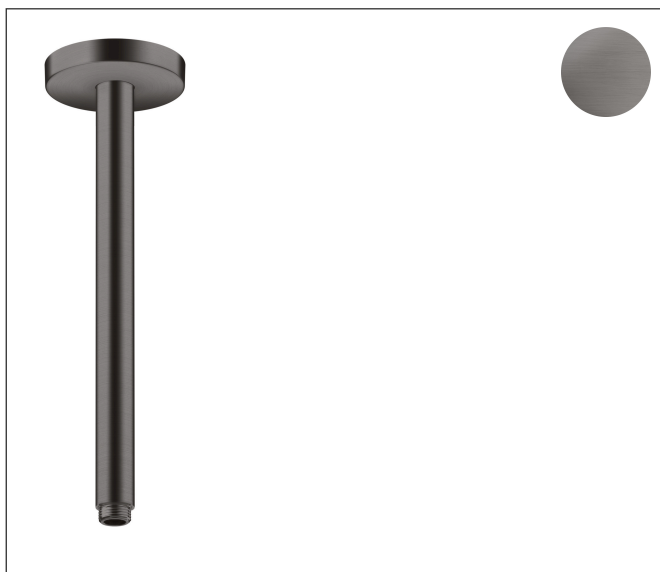

Brand	AXOR
Art. Name	AXOR ShowerSolutions Extension Pipe for Ceiling Mount, 12"
Art. Nr.	26433341
Surface	brushed black chrome
Pos.	1

Product Picture

Features

- Length: 300 mm
- Brass
- Connection type: 1/2" NPT
- Ceiling connector, Escutcheon, Mounting Material, Assembly instructions

Drawing