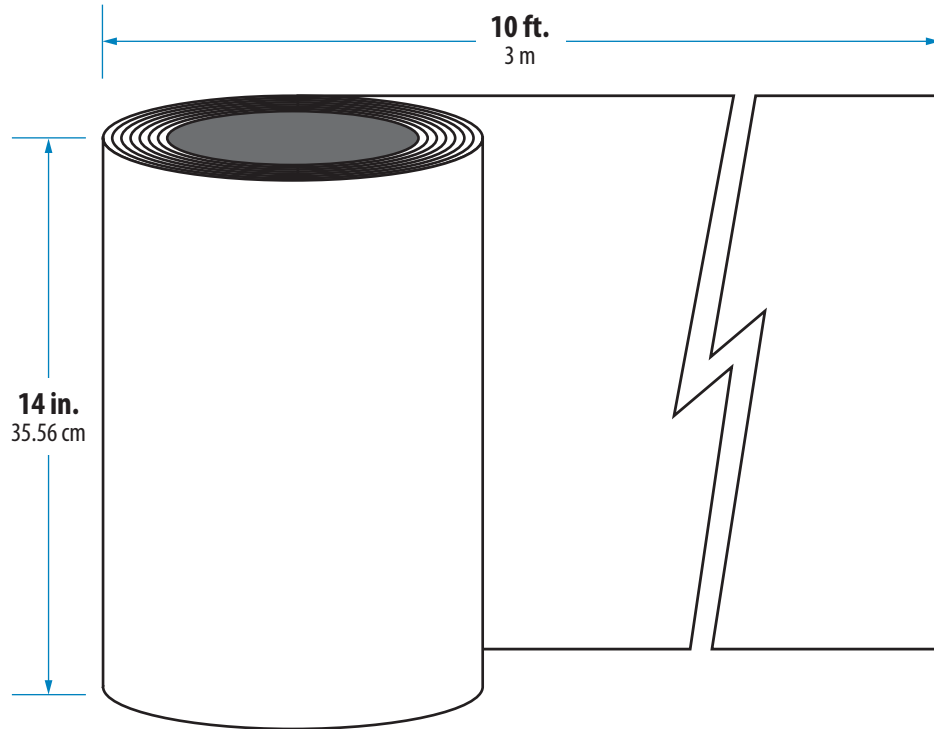

0.010 Aluminum • 14 in. x 10 ft. • Polyester paint over primer

Brown/White