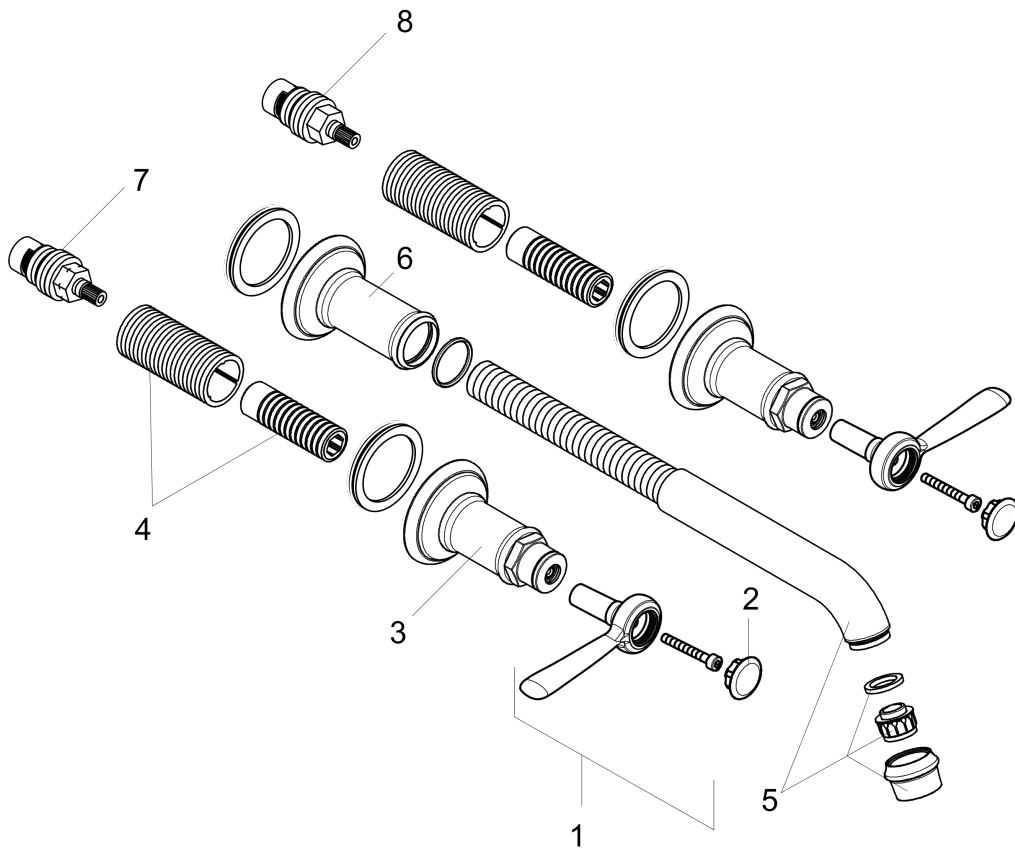

AXOR Montreux
Wall-Mounted Widespread Faucet Trim with Lever Handles, 1.2 GPM
Finishes : **brushed nickel** Part no. : **16534821**

Description

Features

- Aerated spray
- Flow: 1.2 GPM (4.5 L/Min)
- 90° ceramic valves

Technology

Product image

Scale drawing

AXOR Montreux
Wall-Mounted Widespread Faucet Trim with Lever Handles, 1.2 GPM
Finishes : **brushed nickel** Part no. : **16534821**

Exploded drawing

Year of production: >07/16

AXOR Montreux
Wall-Mounted Widespread Faucet Trim with Lever Handles, 1.2 GPM
 Finishes : **brushed nickel** Part no. : **16534821**

Spare parts list

Year of production: >07/16

Pos.	Description	Part no.	PC	PU
1	handle	16691820	0	1
2	set of screw covers, cold / hot water / neutral	97987000	0	1
3	escutcheon for handle	98578000	0	1
4	fixing set	96392000	0	1
5	spout cpl.	98574820	0	1
6	escutcheon for spout	98576820	0	1
7	shut off unit right closing	96350001	0	1
8	shut off unit left closing	96351001	0	1
a	base body	10303181	0	1