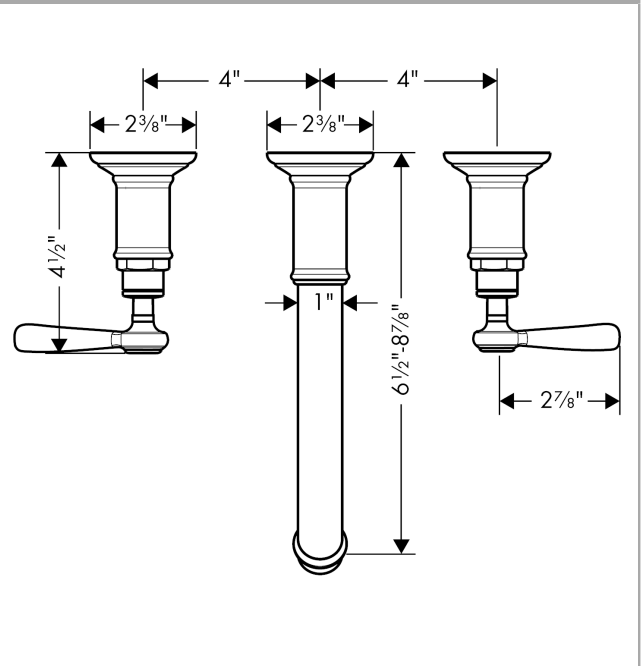

AXOR Montreux
Wall-Mounted Widespread Faucet Trim with Lever Handles, 1.2 GPM
Finishes : **brushed nickel** Part no. : **16534821**

Description

Features

- Aerated spray
- Flow: 1.2 GPM (4.5 L/Min)
- 90° ceramic valves

Technology

Product image

Scale drawing

AXOR Montreux
Wall-Mounted Widespread Faucet Trim with Lever Handles, 1.2 GPM
Finishes : **brushed nickel** Part no. : **16534821**

Exploded drawing

Year of production: >07/16

AXOR Montreux
Wall-Mounted Widespread Faucet Trim with Lever Handles, 1.2 GPM
 Finishes : **brushed nickel** Part no. : **16534821**

Spare parts list

Year of production: >07/16

Pos.	Description	Part no.	PC	PU
1	handle	16691820	0	1
2	set of screw covers, cold / hot water / neutral	97987000	0	1
3	escutcheon for handle	98578000	0	1
4	fixing set	96392000	0	1
5	spout cpl.	98574820	0	1
6	escutcheon for spout	98576820	0	1
7	shut off unit right closing	96350001	0	1
8	shut off unit left closing	96351001	0	1
a	base body	10303181	0	1