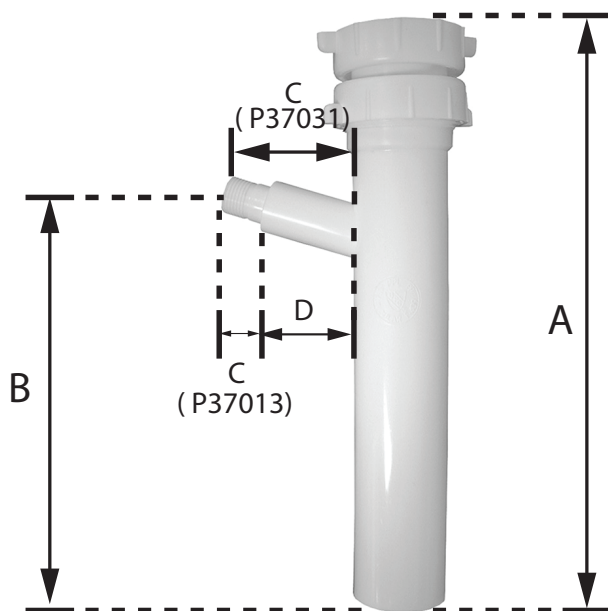

WHITE PLASTIC DIRECT CONNECTION DISHWASHER TAILPIECE

- Constructed of white plastic for impact resistance
- Designed for connecting drain to dishwasher
- Direct connection
- UPC listed
- cUPC listed

Part No.	Size	A	B	C	D
P37013	1.50" x 8.00" x 0.50"	8.25"	6.75"	1"	1.25"
P37031	1.50" x 8.00" x 0.75"	8.37"	6.50"	2.31"	-