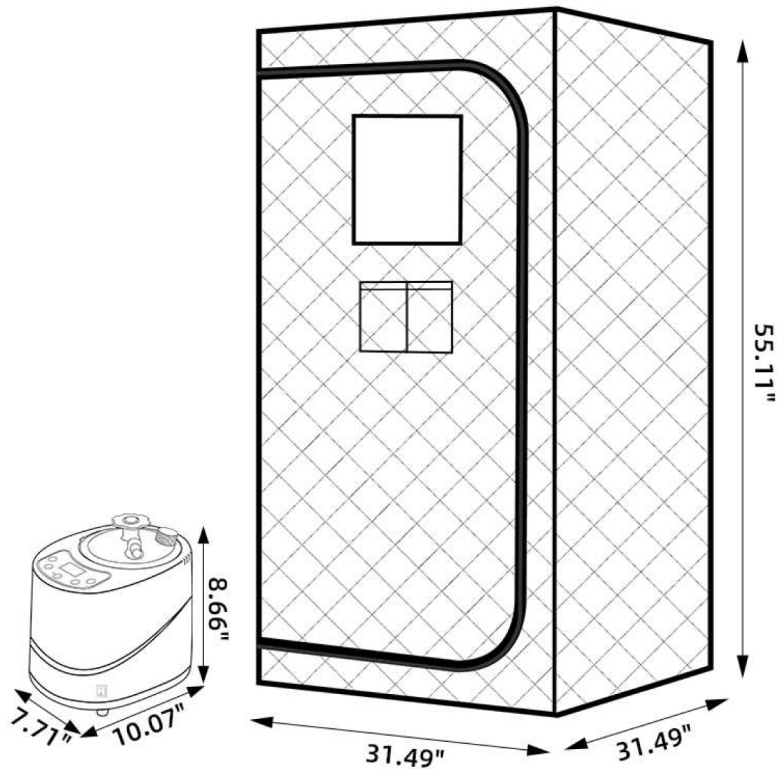

SPECIFICATIONS

SPECS	SP-SS0003-1P
Weight	19.84 lb (8.9 KG)
Power Output	900 Watts
Maximum Temperature	113°F (45°C)
Time Setting Limit	Up to 99 Minutes
Voltage	120V AC / 60Hz
Assembled Tent Dimensions(L x W x H)	31.49 " x 31.49 " x 55.11 " (80 x 80 x 140 cm)

INSTALLATION & USER GUIDE

PRODUCT SIZE CHART

SP-SS0003-1P Dimension