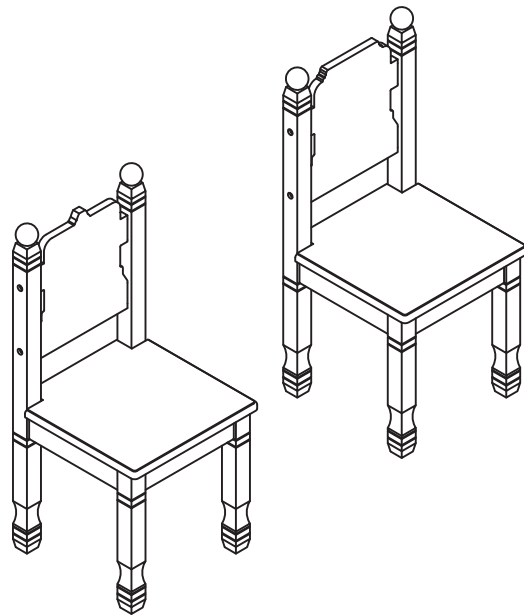

Item No: TD-12514A2
 Fantasy Fields - Lil Fire Fighters Set of 2 Chairs

WARNING
 Small parts and sharp points may be present prior to assembly.

CARE INSTRUCTIONS
 To clean your product, use mild soap and water on a damp cloth. Do not use window cleaners or cleaning abrasives as they will scratch the surface and could damage the protective coating.

Made in China

HARDWARE

PRODUCT PARTS

A	B	C	D	E	F
2PCS	2PCS	1PC	1PC	4PCS	2PCS
G					
4PCS					

STEP1

STEP2

STEP3

STEP4

STEP5

STEP6

① $\frac{1}{4}$ "-1.73"
6x44mm 4SETS

STEP7

STEP8