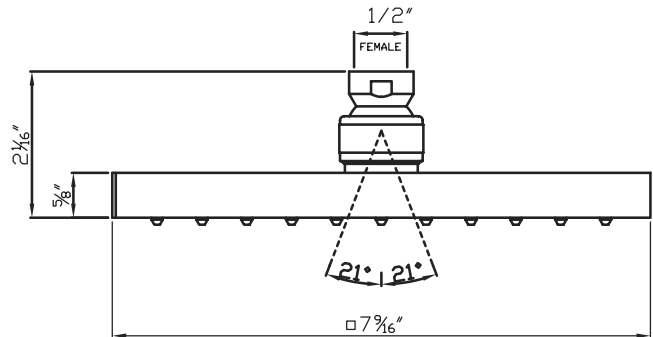

For warranty or additional information, contact:

U.S.A.
houseofrohl.com/support
1-800-777-9762

QUEBEC / MARITIMES / WESTERN CANADA
QUÉBEC / MARITIMES / OUEST CANADIEN
QUEBEC / MARITIMOS / CANADA OCCIDENTAL
houseofrohl.ca/support
1-866-473-8442

ONTARIO
houseofrohl.ca/support
1-800-287-5354