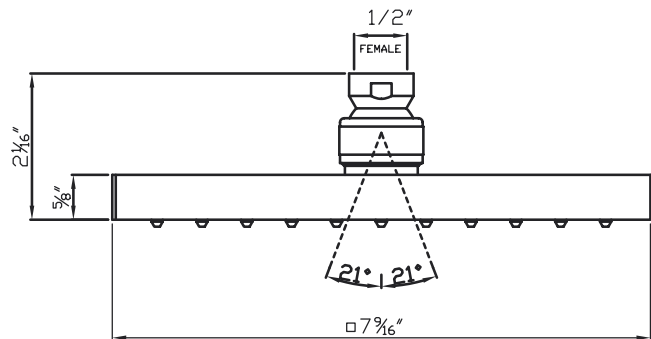

For warranty or additional information, contact:

U.S.A.
houseofrohl.com/support
1-800-777-9762

QUEBEC / MARITIMES / WESTERN CANADA
QUÉBEC / MARITIMES / OUEST CANADIEN
QUEBEC / MARITIMOS / CANADA OCCIDENTAL
houseofrohl.ca/support
1-866-473-8442

ONTARIO
houseofrohl.ca/support
1-800-287-5354