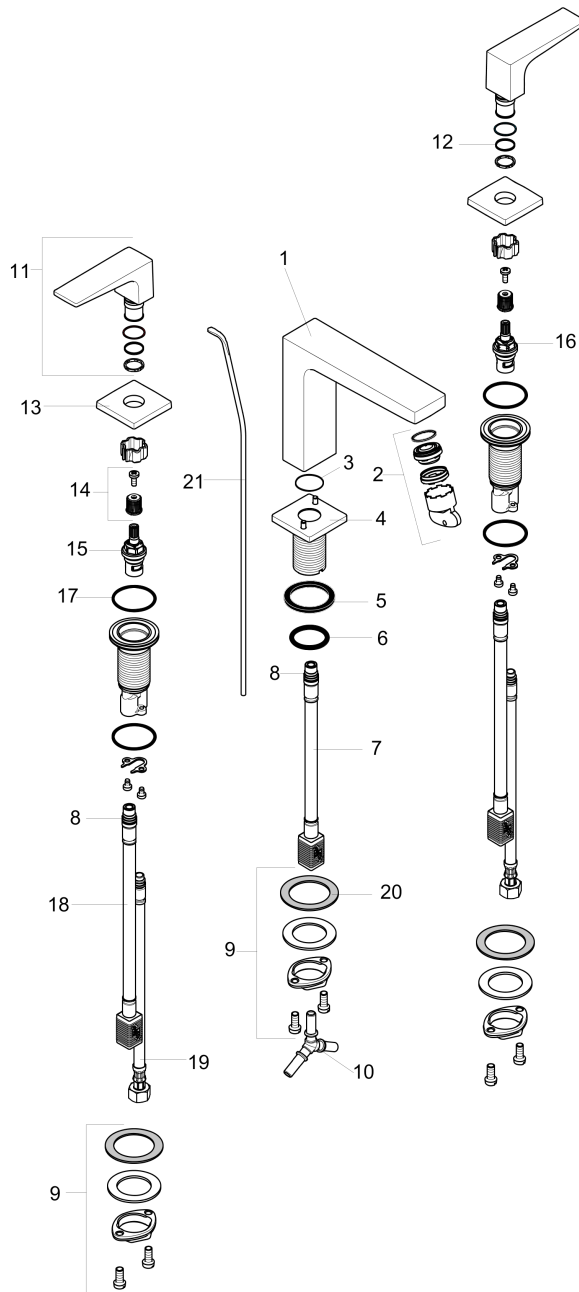

Metropol

Widespread Faucet 110 with Lever Handles and Pop-Up Drain, 0.5 GPM

Finishes : **brushed nickel** Part no. : **32528821**

Description

Features

- Aerated spray
- Flow: 0.5 GPM (1.9 L/Min)
- 90° ceramic valves
- Includes pop-up drain

Item details

List Price \$ 843.00

Technology

Compliance

Product image

Scale drawing

Metropol
Widespread Faucet 110 with Lever Handles and Pop-Up Drain, 0.5 GPM
 Finishes : **brushed nickel** Part no. : **32528821**

Exploded drawing

Year of production: >10/19

Metropol

Widespread Faucet 110 with Lever Handles and Pop-Up Drain, 0.5 GPM

Finishes : **brushed nickel** Part no. : **32528821**

Spare parts list

Year of production: >10/19

Pos.	Description	Part no.	Price	PU
1	spout 110 mm	93021820	-	1
2	aerator M24x1 (1,9 l/min)	92300820	-	1
3	O-ring 22x1,2	98397000	-	1
4	escutcheon for spout	92906820	-	1
5	flat seal	98749000	-	1
6	O-ring 26x4	92191000	-	1
7	connection hose 200 mm M10x1	92913000	-	1
8	O-ring 8x1,75	97827000	-	1
9	fixing set (Ø 28)	92909000	-	1
10	hose connection angel	92905000	-	1
11	handle for hot water	92916820	-	1
12	O-Ring 14x1,5	98201000	-	1
13	escutcheon	92915820	-	1
14	handle fixing set	98932000	-	1
15	shut off unit right closing	98817001	-	1
16	shut off unit left closing	95366001	-	1
17	O-ring 33x2,5	92907000	-	1
18	connection hose 400 mm M10x1	92914000	-	1
19	connection hose 18½" M8x0,75 3/8"	96321001	-	1
20	lever collar	97548000	-	1
21	pull rod	96657820	-	1
a	pop up waste	88509820	-	1