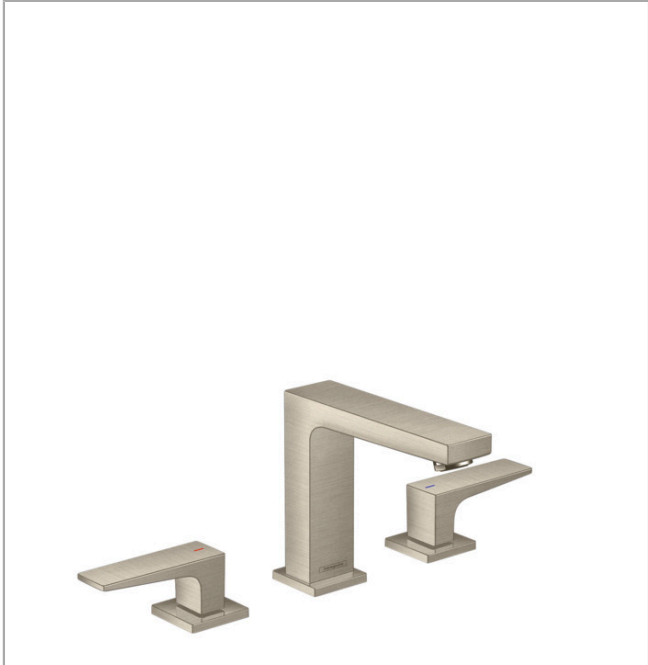

Metropol

Widespread Faucet 110 with Lever Handles and Pop-Up Drain, 0.5 GPM

Finishes : **brushed nickel** Part no. : **32528821**

Description

Features

- Aerated spray
- Flow: 0.5 GPM (1.9 L/Min)
- 90° ceramic valves
- Includes pop-up drain

Item details

List Price \$ 843.00

Technology

Compliance

Product image

Scale drawing

Metropol
Widespread Faucet 110 with Lever Handles and Pop-Up Drain, 0.5 GPM
 Finishes : **brushed nickel** Part no. : **32528821**

Exploded drawing

Year of production: >10/19

Metropol

Widespread Faucet 110 with Lever Handles and Pop-Up Drain, 0.5 GPM

Finishes : **brushed nickel** Part no. : **32528821**

Spare parts list

Year of production: >10/19

Pos.	Description	Part no.	Price	PU
1	spout 110 mm	93021820	-	1
2	aerator M24x1 (1,9 l/min)	92300820	-	1
3	O-ring 22x1,2	98397000	-	1
4	escutcheon for spout	92906820	-	1
5	flat seal	98749000	-	1
6	O-ring 26x4	92191000	-	1
7	connection hose 200 mm M10x1	92913000	-	1
8	O-ring 8x1,75	97827000	-	1
9	fixing set (Ø 28)	92909000	-	1
10	hose connection angel	92905000	-	1
11	handle for hot water	92916820	-	1
12	O-Ring 14x1,5	98201000	-	1
13	escutcheon	92915820	-	1
14	handle fixing set	98932000	-	1
15	shut off unit right closing	98817001	-	1
16	shut off unit left closing	95366001	-	1
17	O-ring 33x2,5	92907000	-	1
18	connection hose 400 mm M10x1	92914000	-	1
19	connection hose 18½" M8x0,75 3/8"	96321001	-	1
20	lever collar	97548000	-	1
21	pull rod	96657820	-	1
a	pop up waste	88509820	-	1