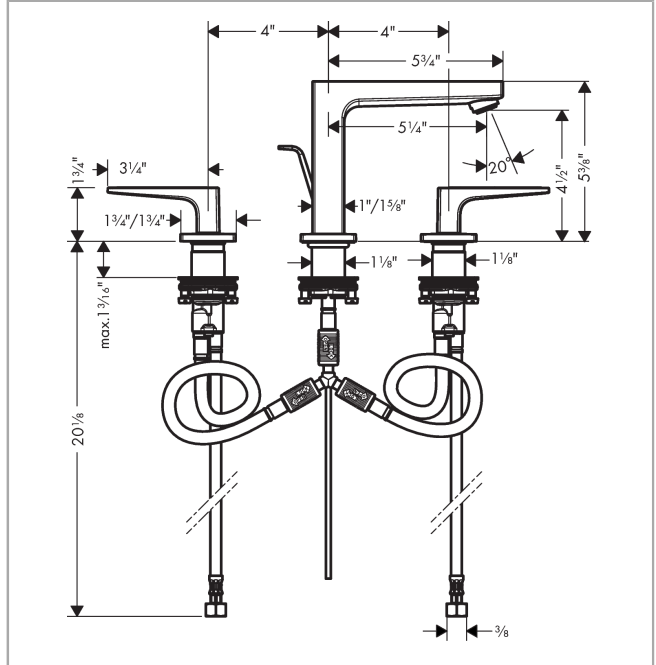

Metropol

Widespread Faucet 110 with Lever Handles and Pop-Up Drain, 0.5 GPM

Finishes : **brushed nickel** Part no. : **32528821**

Description

Features

- Aerated spray
- Flow: 0.5 GPM (1.9 L/Min)
- 90° ceramic valves
- Includes pop-up drain

Item details

List Price \$ 843.00

Technology

Compliance

Product image

Scale drawing

Metropol
Widespread Faucet 110 with Lever Handles and Pop-Up Drain, 0.5 GPM
 Finishes : **brushed nickel** Part no. : **32528821**

Exploded drawing

Year of production: >10/19

Metropol

Widespread Faucet 110 with Lever Handles and Pop-Up Drain, 0.5 GPM

Finishes : **brushed nickel** Part no. : **32528821**

Spare parts list

Year of production: >10/19

Pos.	Description	Part no.	Price	PU
1	spout 110 mm	93021820	-	1
2	aerator M24x1 (1,9 l/min)	92300820	-	1
3	O-ring 22x1,2	98397000	-	1
4	escutcheon for spout	92906820	-	1
5	flat seal	98749000	-	1
6	O-ring 26x4	92191000	-	1
7	connection hose 200 mm M10x1	92913000	-	1
8	O-ring 8x1,75	97827000	-	1
9	fixing set (Ø 28)	92909000	-	1
10	hose connection angel	92905000	-	1
11	handle for hot water	92916820	-	1
12	O-Ring 14x1,5	98201000	-	1
13	escutcheon	92915820	-	1
14	handle fixing set	98932000	-	1
15	shut off unit right closing	98817001	-	1
16	shut off unit left closing	95366001	-	1
17	O-ring 33x2,5	92907000	-	1
18	connection hose 400 mm M10x1	92914000	-	1
19	connection hose 18½" M8x0,75 3/8"	96321001	-	1
20	lever collar	97548000	-	1
21	pull rod	96657820	-	1
a	pop up waste	88509820	-	1