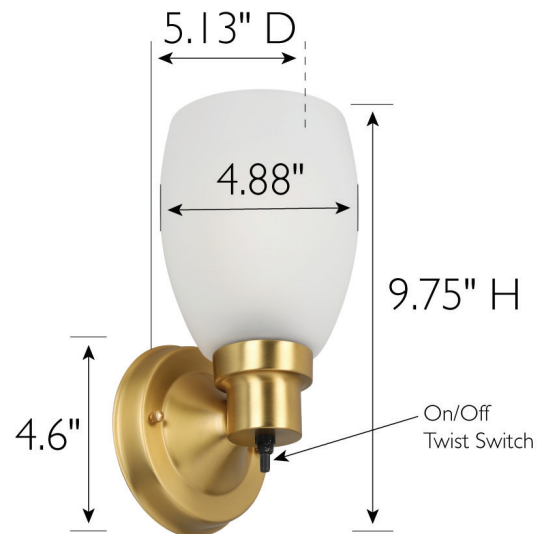

## Lydia I-Light Dimmable Wall Light Satin Gold

### SPECIFICATIONS

<b>MOUNTING:</b>	Wall Mount	<b>LED BRIGHTNESS (LUMENS):</b>	N/A
<b>SLOPED CEILING ADAPTABLE:</b>	No	<b>LED COLOR CORRELATED TEMPERATURE (CCT):</b>	N/A
<b>LAMP TYPE 1:</b>	Maximum 60W Medium Base Bulb	<b>LED COLOR RENDERING INDEX (CRI):</b>	N/A
<b>BULB INCLUDED:</b>	No	<b>LED EFFICACY:</b>	N/A
<b>WATTS PER BULB:</b>	60W	<b>LED AVERAGE RATED LIFE:</b>	N/A
<b>TOTAL WATTAGE:</b>	60W	<b>ENERGY EFFICIENT:</b>	No
<b>DIMMABLE:</b>	Yes	<b>LIGHTING AMPS:</b>	0.5
<b>MATERIAL CONSTRUCTION:</b>	Steel	<b>VOLTAGE:</b>	120V
<b>ASSEMBLED DIMENSIONS:</b>	9.75" H x 4.88" L x 5.125" D		
<b>WEIGHT:</b>	1.83 lbs.		
<b>BACKPLATE DIMENSIONS:</b>	4.6" H x 4.6" L x 0.625" D		
<b>CANOPY/PLATE DIMENSIONS:</b>	N/A		
<b>GLASS/SHADE DIMENSIONS:</b>	6.125" H x 5.125" L x 5.125" D		
<b>GLASS/SHADE MATERIAL:</b>	Glass		
<b>GLASS/SHADE TYPE:</b>	Frosted		
<b>GLASS/SHADE COLOR:</b>	White		