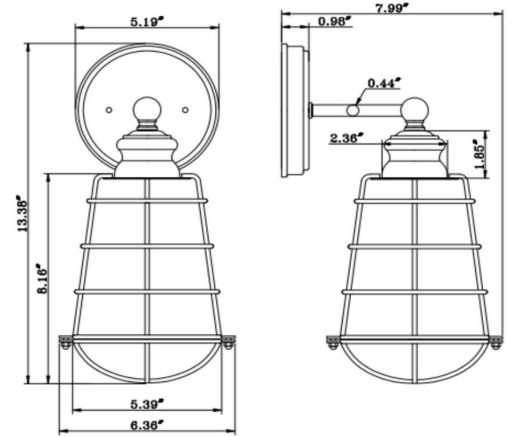

Ajax I-Light Wall Sconce  
Coffee Bronze

SPECIFICATIONS

MOUNTING:	Wall Mount	LED BRIGHTNESS (LUMENS):	N/A
SLOPED CEILING ADAPTABLE:	No	LED COLOR CORRELATED TEMPERATURE (CCT):	N/A
LAMP TYPE 1:	Maximum 60W Medium Base Bulb	LED COLOR RENDERING INDEX (CRI):	N/A
BULB INCLUDED:	No	LED EFFICACY:	N/A
WATTS PER BULB:	60W	LED AVERAGE RATED LIFE:	N/A
TOTAL WATTAGE:	60W	ENERGY EFFICIENT:	No
DIMMABLE:	Yes	LIGHTING AMPS:	N/A
MATERIAL CONSTRUCTION:	Steel	VOLTAGE:	120V
ASSEMBLED DIMENSIONS:	13.38" H x 6.36" L x 7.99" D		
WEIGHT:	2.10 lbs.		
BACKPLATE DIMENSIONS:	5.2" H x 5.2" W		
CANOPY/PLATE DIMENSIONS:	N/A		
GLASS/SHADE DIMENSIONS:	8.16" H x 6.36" L x 5.39" D		
GLASS/SHADE MATERIAL:	Steel		
GLASS/SHADE TYPE:	Cage		
GLASS/SHADE COLOR:	Textured Coffee Bronze		