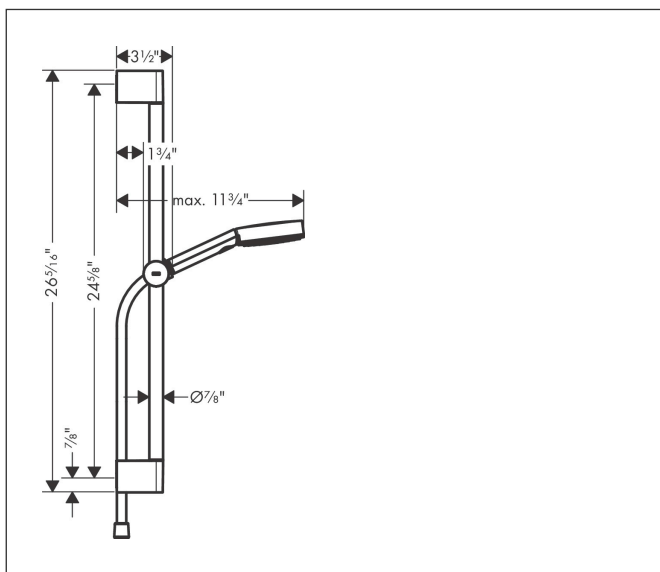

Brand hansgrohe  
 Art. Name **Pulsify Select S** Wallbar Set 105 3-Jet 24", 2.5 GPM  
 Art. Nr. 24161671  
 Surface matte black  
 Pos. 1

## Drawing

## Features

- Consists of: Handshower, Slider, Wallbar, Handshower hose
- Spray modes: PowderRain, IntenseRain, Pulsating Massage
- Select button for comfortable alternation of spray modes
- Flow: 2.5 GPM (9.5 L/Min)
- Pivot connector prevents hose from tangling
- Stand pipe: 669 mm
- Shower bar diameter: 22 mm
- Profile stand pipe: round