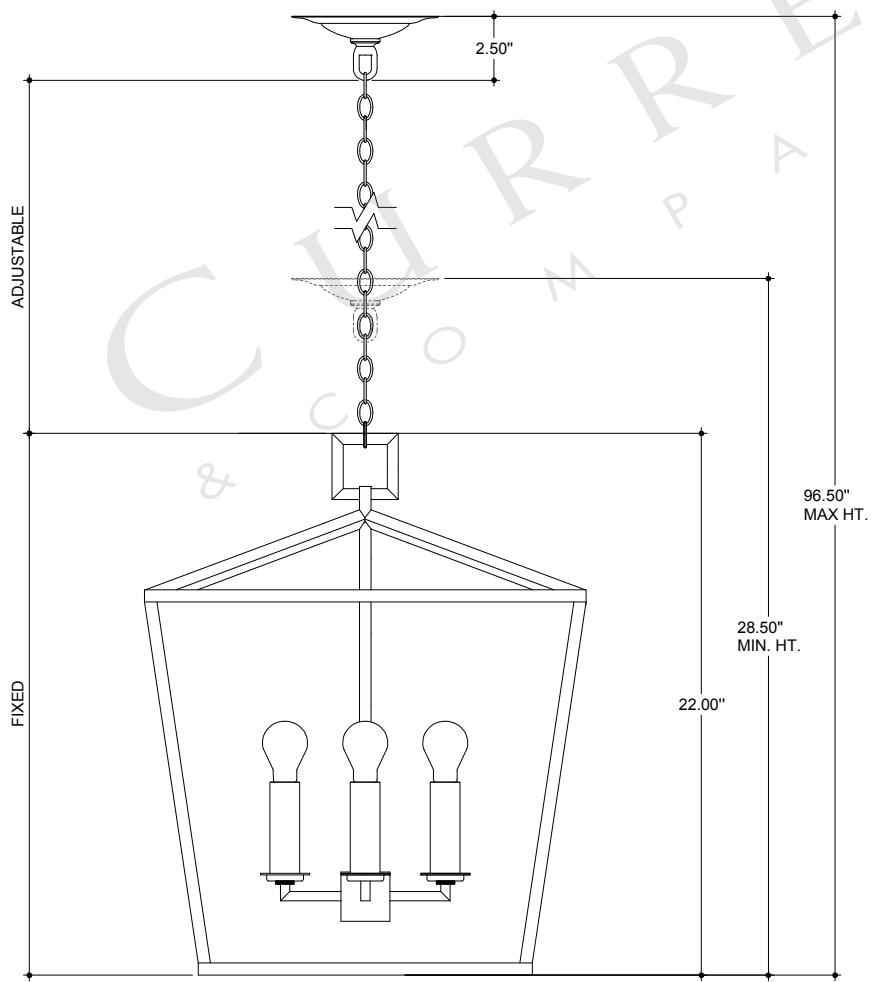

CANOPY DETAIL

9000-0457

ALL WORK © 2019 CURREY & COMPANY