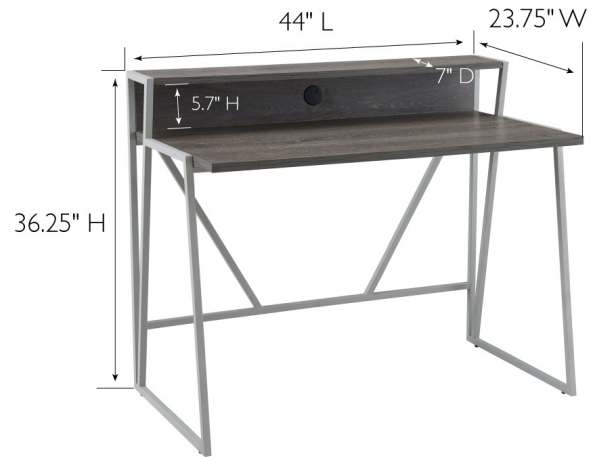

Fletcher Desk  
Weathered Wood/Nickel

**SPECIFICATIONS**

MATERIAL CONSTRUCTION:	Iron
ASSEMBLY REQUIRED:	Yes
TOOLS NEEDED FOR ASSEMBLY:	Allen Wrench
ASSEMBLED DIMENSIONS:	36.25" H x 44" L x 23.75" W
ASSEMBLED WEIGHT:	53.8 lbs.
CABLE MANAGEMENT:	Yes
AC/USB OUTLET:	No
KNEE SPACE DEPTH:	23.6"
KNEE SPACE WIDTH:	44"
TOP MATERIAL:	HPL
SIDES MATERIAL:	Iron
LEG MATERIAL:	Metal
FRAME COLOR:	Nickel
TOP COLOR:	Weathered Wood
FRAME STYLE:	Trapezoid Frame