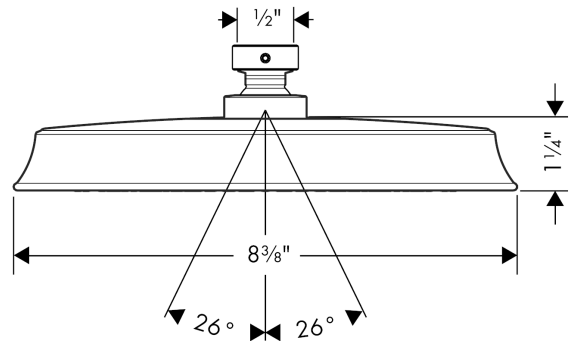

**Raindance Classic
Showerhead 180 1-Jet, 2.5 GPM**

Finishes : **rubbed bronze** Part no. : **28421921**

Description

Features

- Spray modes: RainAir
- 107 no-clog spray channels
- Flow: 2.5 GPM (9.5 L/Min)
- Fully-finished matching spray face

Item details

List Price \$ 691.00

Technology

Compliance

Product image

Scale drawing

Raindance Classic
Showerhead 180 1-Jet, 2.5 GPM
Finishes : **rubbed bronze** Part no. : **28421921**

Exploded drawing

Year of production: >06/09

Raindance Classic
Showerhead 180 1-Jet, 2.5 GPM
 Finishes : **rubbed bronze** Part no. : **28421921**

Spare parts list

Year of production: >**06/09**

Pos.	Description	Part no.	Price	PU
1	filter packing	88649000	-	1