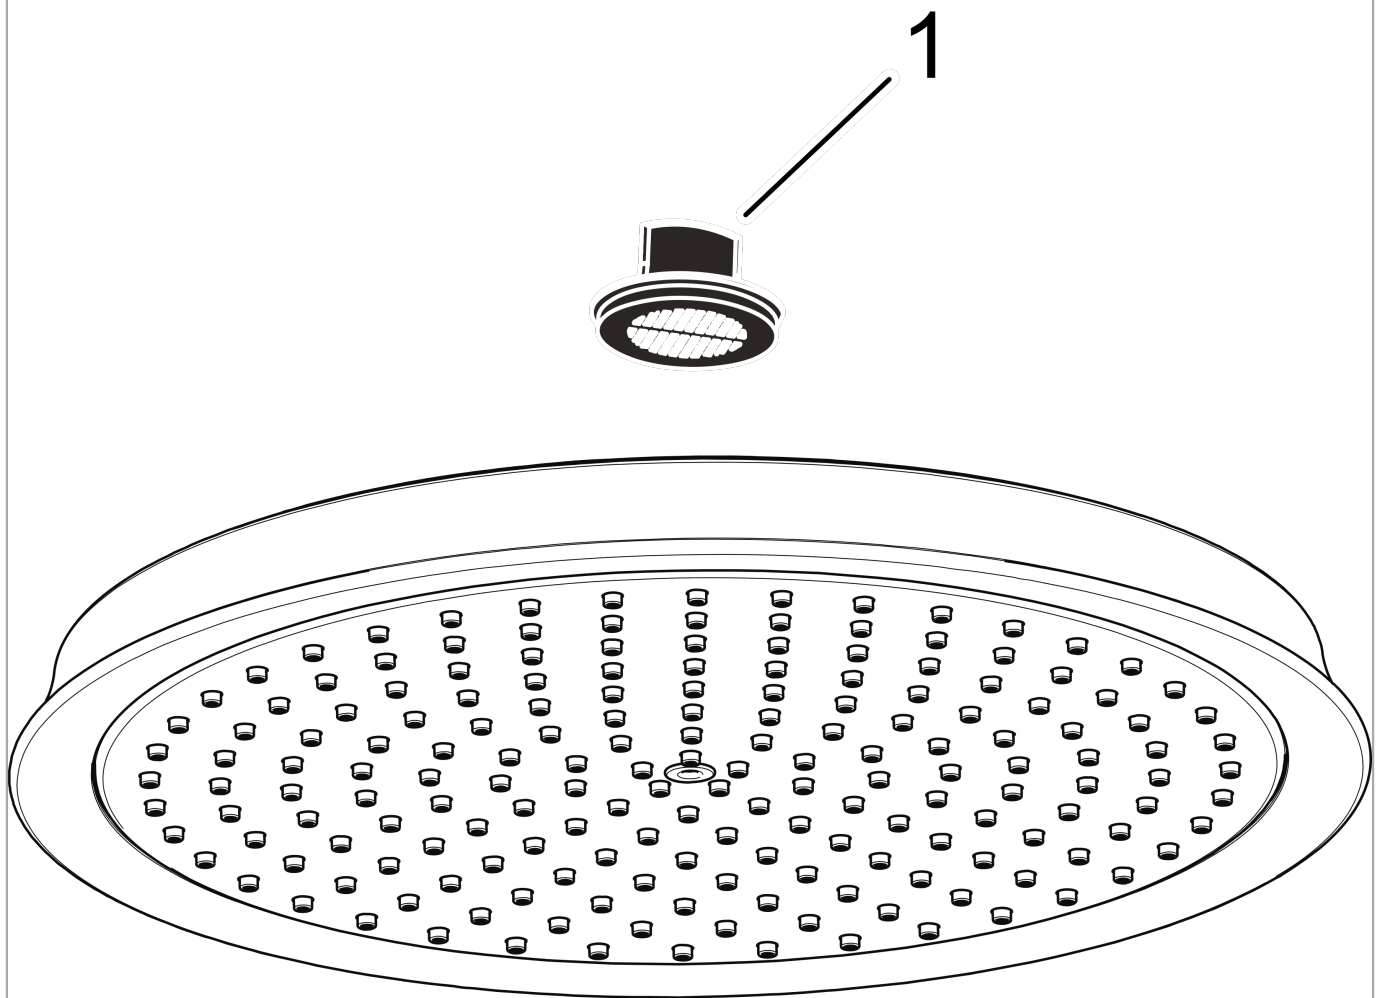

**Raindance Classic
Showerhead 180 1-Jet, 2.5 GPM**

Finishes : **rubbed bronze** Part no. : **28421921**

Description

Features

- Spray modes: RainAir
- 107 no-clog spray channels
- Flow: 2.5 GPM (9.5 L/Min)
- Fully-finished matching spray face

Item details

List Price \$ 691.00

Technology

Compliance

Product image

Scale drawing

Raindance Classic
Showerhead 180 1-Jet, 2.5 GPM
Finishes : **rubbed bronze** Part no. : **28421921**

Exploded drawing

Year of production: >06/09

Raindance Classic
Showerhead 180 1-Jet, 2.5 GPM
 Finishes : **rubbed bronze** Part no. : **28421921**

Spare parts list

Year of production: >**06/09**

Pos.	Description	Part no.	Price	PU
1	filter packing	88649000	-	1