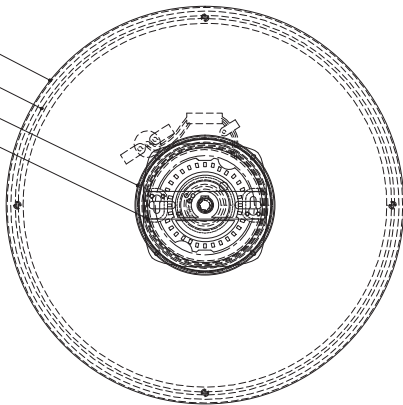

- 14.25"DIA. BODY
- 14"DIA. SHADE
- 1.25" H * 5.75"DIA. CANOPY
- 1.00" H X 4.25" W CROSS BAR

TOP VIEW

CANOPY DETAIL

FRONT VIEW

9000-0773

ALL WORK © 2021 CURREY & COMPANY