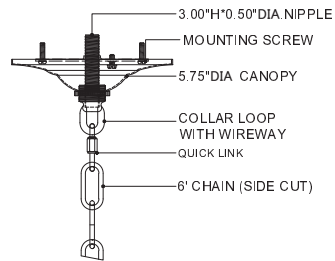

- 14.25"DIA. BODY
- 14"DIA. SHADE
- 1.25" H * 5.75"DIA. CANOPY
- 1.00" H X 4.25" W CROSS BAR

TOP VIEW

CANOPY DETAIL

FRONT VIEW

9000-0773

ALL WORK © 2021 CURREY & COMPANY