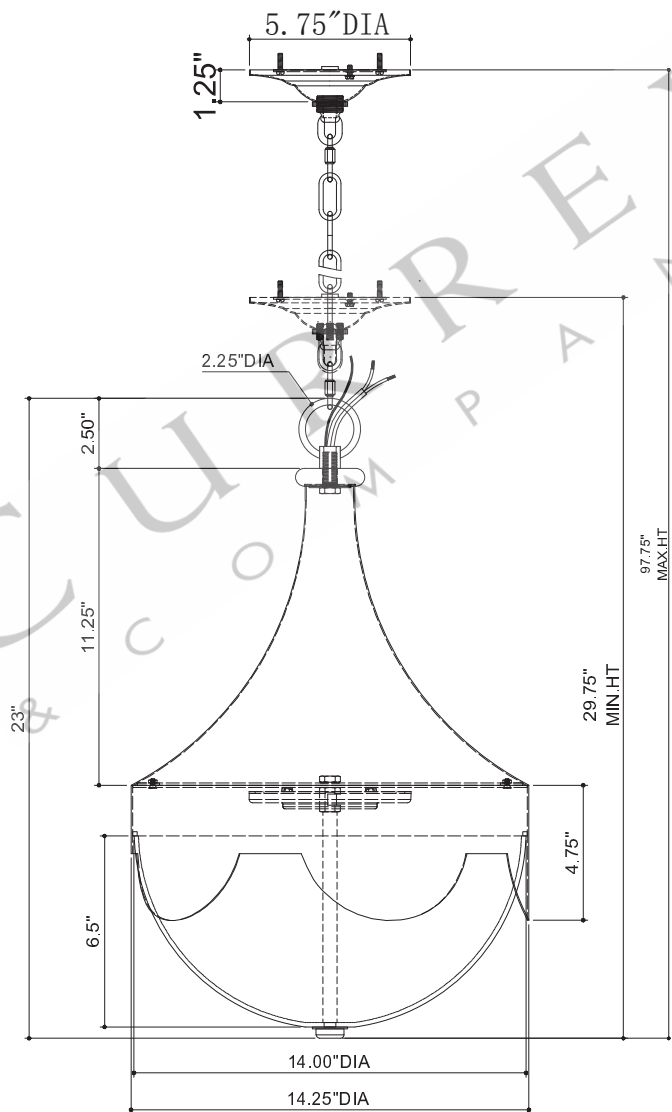

- 14.25"DIA. BODY
- 14"DIA. SHADE
- 1.25" H * 5.75"DIA. CANOPY
- 1.00" H X 4.25" W CROSS BAR

TOP VIEW

CANOPY DETAIL

FRONT VIEW

9000-0773

ALL WORK © 2021 CURREY & COMPANY