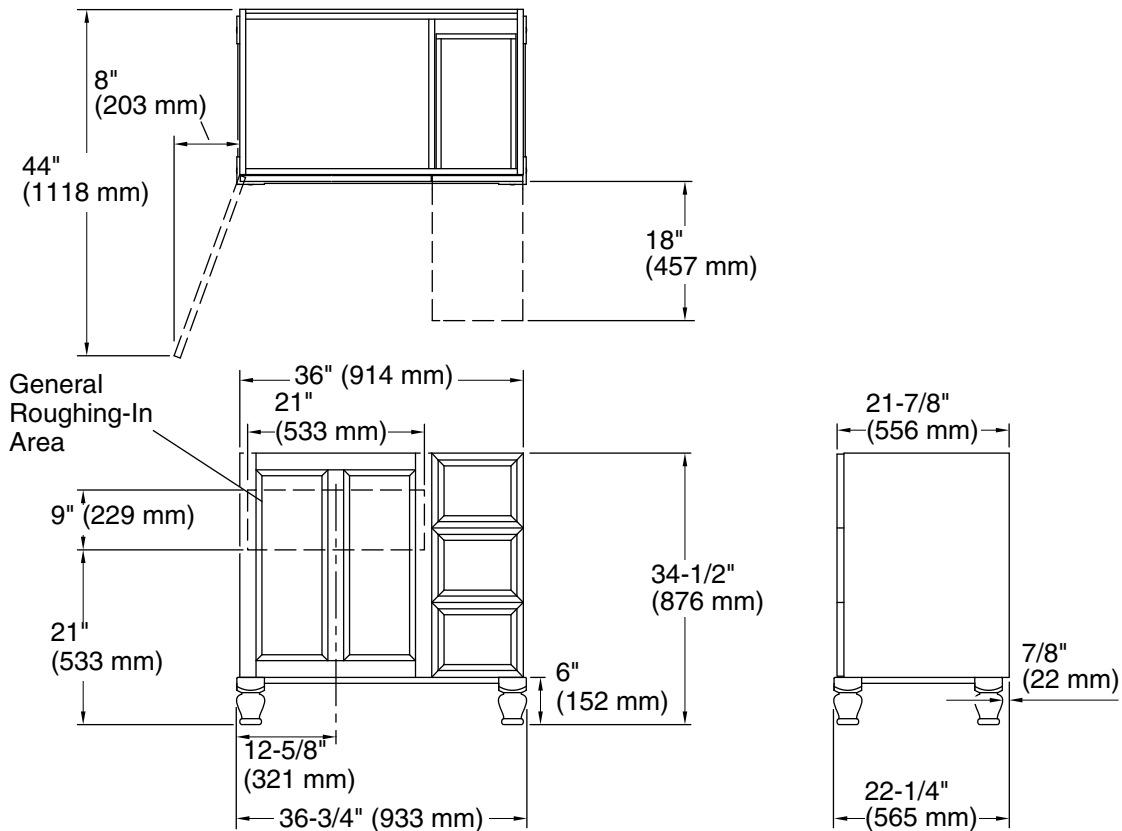

Technical Information

All product dimensions are nominal.

Vanity type: Standard

Notes

Install this product according to the installation guide.

Decorative cabinet hardware is not supplied. Refer to the KOHLER bath accessories line for recommended cabinet hardware to complement your vanity.

Select the type of fastener based upon the wall material. Two 250 lb (113.4 kg) minimum load bearing fasteners are recommended.