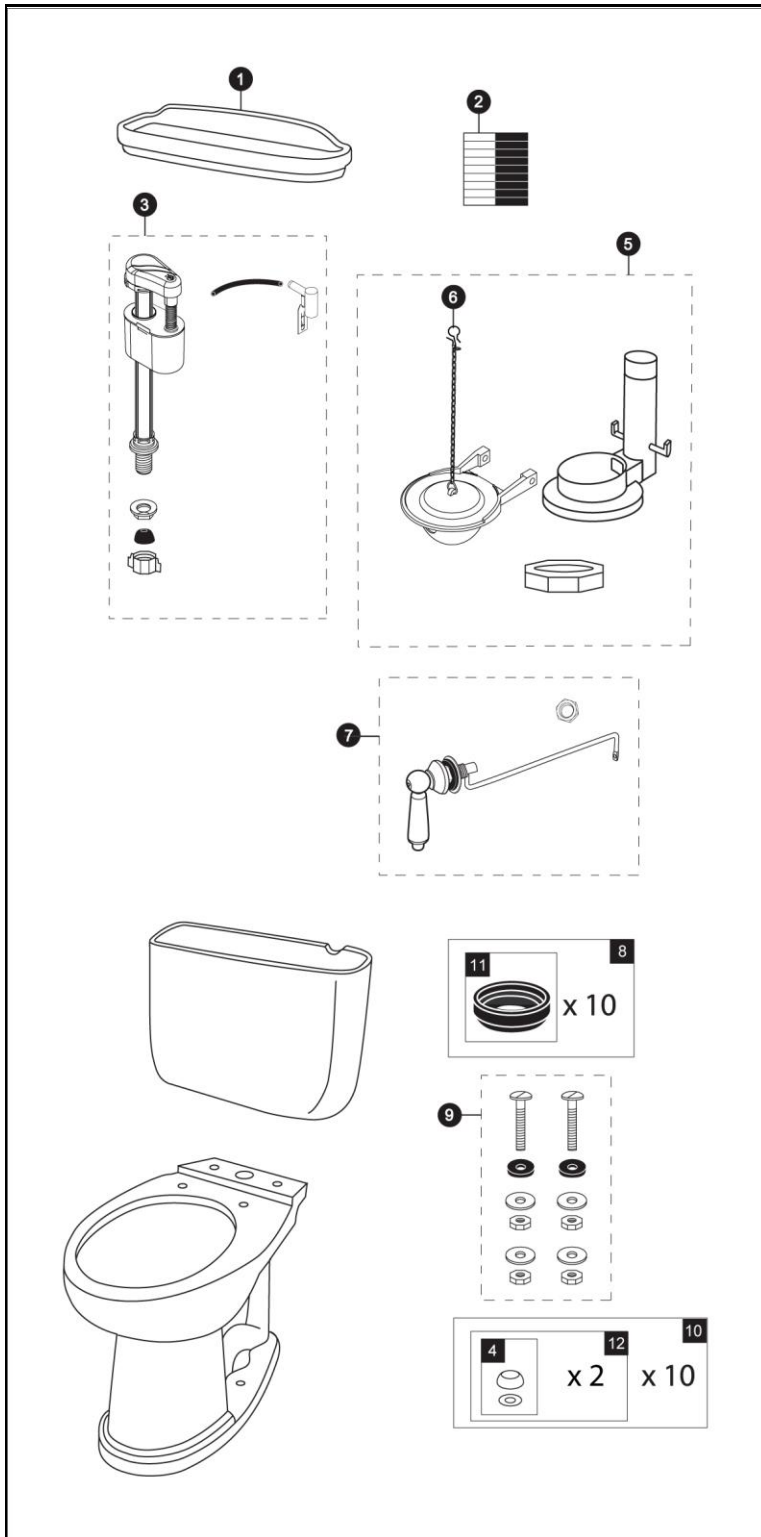

CST754EF
ST753E
C754SF

Dartmouth® 1.28 Gpf Toilet, Elongated E-Max®, 12" Rough-In, Universal Height

Item	Part	Description
1	TCU753CR#01	Tank Lid w/ Velcro Tape - Cotton
	TCU753CR#03	Tank Lid w/ Velcro Tape - Bone
	TCU753CR#11	Tank Lid w/ Velcro Tape - Colonial White
	TCU753CR#12	Tank Lid w/ Velcro Tape - Sedona Beige
	TCU753CR#51	Tank Lid w/ Velcro Tape - Sedona Beige
2	THU107	Velcro Tape
3	TSU53A	Fill Valve
4	THU044#01	Bolt Cap Set - Cotton
	THU044#03	Bolt Cap Set - Bone
	THU044#11	Bolt Cap Set - Colonial White
	THU044#12	Bolt Cap Set - Sedona Beige
	THU044#51	Bolt Cap Set - Ebony
5	THU252P-A	Flush Valve
6	THU499S	Flapper w/ Chain
7	THU141#01	Trip Lever - Cotton
	THU141#03	Trip Lever - Bone
	THU141#11	Trip Lever - Colonial White
	THU141#12	Trip Lever - Sedona Beige
	THU141#51	Trip Lever - Ebony
	THU141#CP	Trip Lever - Chrome Plated
	THU141#BN	Trip Lever - Brushed Nickel
	THU141#PN	Trip Lever - Polished Nickel
	THU141#RB	Trip Lever - Oil Rubbed Bronze
	THU141#SB	Trip Lever - Satin Brass
8	THU131	Tank to Bowl Gaskets (10 pieces)
9	TSU01D	Tank Mounting Kit
10	THU098#01	Bolt Cap Sets - Cotton (20 pieces)
	THU098#03	Bolt Cap Sets - Bone (20 pieces)
	THU098#11	Bolt Cap Sets - Colonial White (20 pieces)
	THU098#12	Bolt Cap Sets - Sedona Beige (20 pieces)
	THU098#51	Bolt Cap Sets - Ebony (20 pieces)
11	9BU024E	Tank to Bowl Gasket
12	THU044S#01	Bolt Cap Set - Cotton (2 pieces)
	THU044S#03	Bolt Cap Set - Bone (2 pieces)
	THU044S#11	Bolt Cap Set - Colonial White (2 pieces)
	THU044S#12	Bolt Cap Set - Sedona Beige (2 pieces)
	THU044S#51	Bolt Cap Set - Ebony (2 pieces)

Note:

THU141 has Left Hand threads.

Product Number Explanations

Two-Piece Toilet

(CST) Gravity Type Toilet
(754) Model
(E) E-Max®
(F) Universal Height

Tank

(ST) Tank
(753) Model
(E) E-Max®

Bowl

(C) Bowl
(754) Model
(E) E-Max®
(F) Universal Height

Actual Product may vary slightly from illustration.