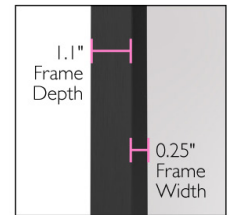

Isla Metal Framed Wall Mirror 36" x 24"

Black

SPECIFICATIONS

MATERIAL CONSTRUCTION:	Glass	FACE FRAME MATERIAL:	Aluminum
ASSEMBLY REQUIRED:	No	SIDES MATERIAL:	Aluminum
TOOLS NEEDED FOR INSTALLATION:	Screws, Screwdriver	BOTTOM MATERIAL:	Aluminum
ASSEMBLED DIMENSIONS:	36" H x 24" L x 1.1" D	BACK PANEL MATERIAL:	MDF
WEIGHT:	16.19 lbs.	BACK BRACE MATERIAL:	N/A
NUMBER OF DOORS:	0	GLASS STYLE:	Flat Panel
DOOR MATERIAL:	N/A	LIGHTED:	No
NUMBER OF SHELVES:	N/A	POWER SOURCE:	N/A
ADJUSTABLE SHELVES:	N/A	MOUNTING HARDWARE INCLUDED:	Yes
SHELF MAX WEIGHT CAPACITY:	N/A	MOUNTING TYPE:	Wall Mount
SHELF WIDTH:	N/A	QTY OF LAMPS:	N/A
SHELF THICKNESS:	N/A		
SHELF MATERIAL:	N/A		