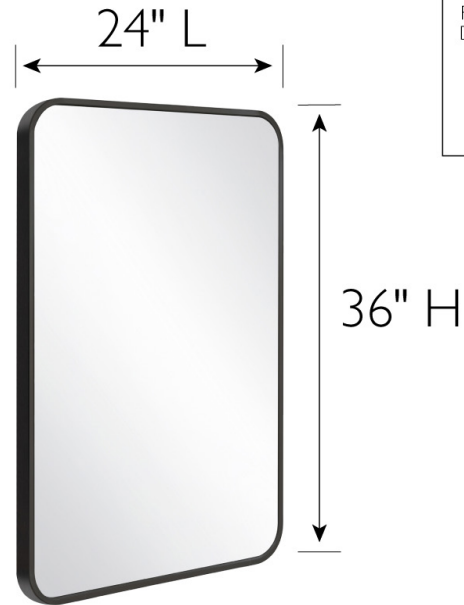

Isla Metal Framed Wall Mirror 36" x 24"

Black

SPECIFICATIONS

MATERIAL CONSTRUCTION:	Glass	FACE FRAME MATERIAL:	Aluminum
ASSEMBLY REQUIRED:	No	SIDES MATERIAL:	Aluminum
TOOLS NEEDED FOR INSTALLATION:	Screws, Screwdriver	BOTTOM MATERIAL:	Aluminum
ASSEMBLED DIMENSIONS:	36" H x 24" L x 1.1" D	BACK PANEL MATERIAL:	MDF
WEIGHT:	16.19 lbs.	BACK BRACE MATERIAL:	N/A
NUMBER OF DOORS:	0	GLASS STYLE:	Flat Panel
DOOR MATERIAL:	N/A	LIGHTED:	No
NUMBER OF SHELVES:	N/A	POWER SOURCE:	N/A
ADJUSTABLE SHELVES:	N/A	MOUNTING HARDWARE INCLUDED:	Yes
SHELF MAX WEIGHT CAPACITY:	N/A	MOUNTING TYPE:	Wall Mount
SHELF WIDTH:	N/A	QTY OF LAMPS:	N/A
SHELF THICKNESS:	N/A		
SHELF MATERIAL:	N/A		