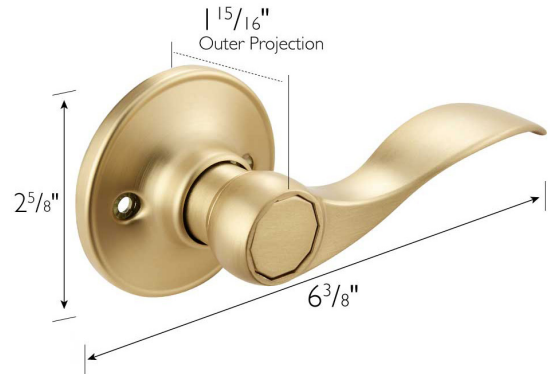

### Springdale Dummy Door Handle Satin Gold

Compatible with Standard Doors  
Cross Bore 2 1/8"

## SPECIFICATIONS

MATERIAL CONSTRUCTION:	Brass/Steel	REMOVABLE CORE:	No
LOCK FUNCTION:	Dummy	# KEYS INCLUDED:	0
DEADBOLT FUNCTION:	N/A	SPINDLE TYPE:	Other
EXTERIOR MAX PROJECTION:	1 15/16"	MOUNTING HARDWARE INCLUDED:	Yes
INTERIOR MAX PROJECTION:	1 15/16"	TOOLS NEEDED FOR INSTALLATION:	Screwdriver
KNOB VS. LEVER:	Lever	ASSEMBLED WEIGHT:	0.57 lbs.
LEVER LENGTH:	4 5/8"		
ROSE DIMENSIONS:	2 5/8" H x 2 5/8" W		
ROSETTE / ESCUTCHEON SHAPE:	Round		
CROSS BORE:	2 1/8"		
EDGE BORE:	1"		
HANDING:	Reversible		