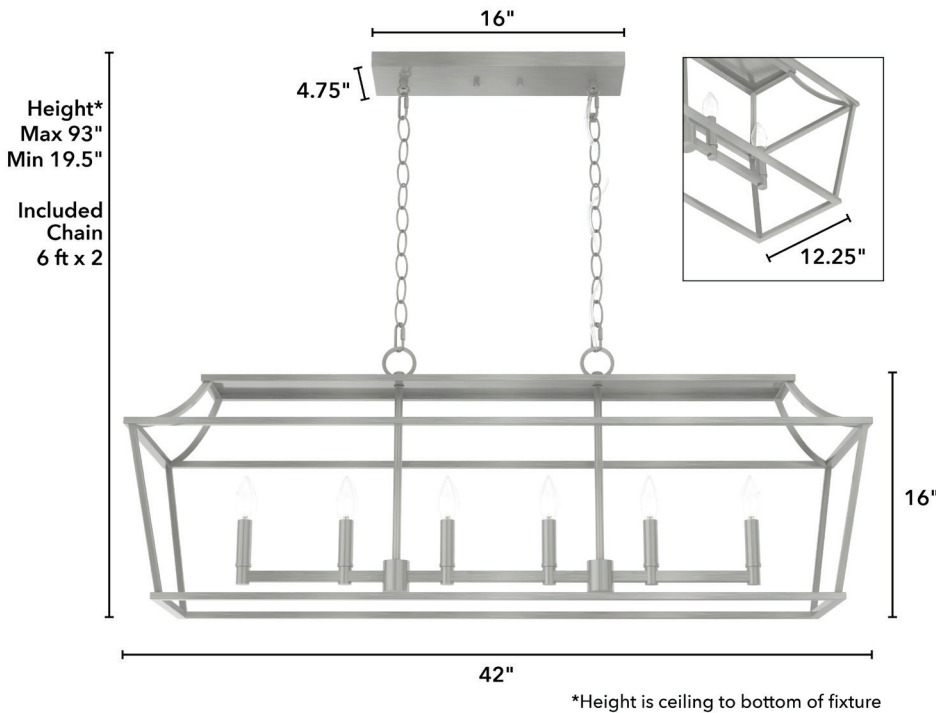

## Laurel Ridge 6 Light Linear Chandelier

### Product Specifications:

Location Usage: Rated for indoor spaces only

Fixture Height: 16"

Fixture Width: 12.25"

Overall Max Height: 93"

Overall Min Height: 19.5"

Downrods/Chain length Included: 6 ft.

Wire Length: 120"