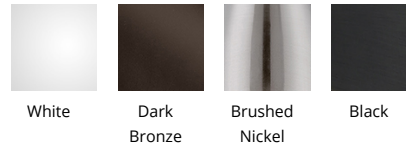

FEATURES

- 350° horizontal and 90° vertical aiming
- Driver concealed within the fixture
- 5 year warranty

SPECIFICATIONS

Construction:	Die-cast aluminum with frosted TIR lens
Power:	16W
Input:	120 VAC, 50/60Hz
Dimming:	ELV: 100-5% , TRIAC: 100-5%
Light Source:	Integrated LED 3 Step Mac Adam Ellipse
Lens:	Frosted TIR Lens
Rated Life:	50000 Hours
Finish:	Electrostatically Powder Coated:Black, Electrostatically Powder Coated::Brushed Nickel, Electrostatically Powder Coated:::Dark Bronze, Electrostatically Powder Coated:::White
Operating Temp:	-4°F to 104°F (-20°C to 40°C)
Standards:	ETL, cETL, Dry Location Listed, Energy Star 2.0, Title 24 JA8 Compliant

FINISHES:

LINE DRAWING: