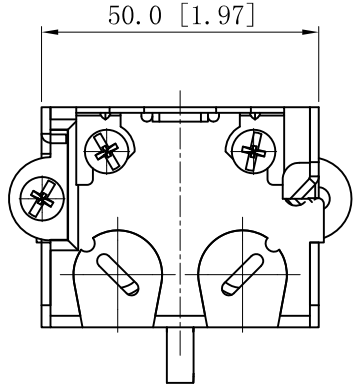

SIDES	BOTTOM
4 KNOCKOUTS	1/2" KNOCKOUTS
4 PCS 8-32×3/16 Screws Installed	
2 PCS 10-32×1 Screws Installed	
Material:Steel-0.0625"-G60 Galvanized	

DESCRIPTION
TRADE REFERENCE TERMS

STANDARD PACKING
50 PCS

This data sheet is for reference only .GARVIN INDUSTRIES reserves the right to make changes to the design without prior notice.

GARVIN INDUSTRIES		
TITLE GANGABLE SWITCH BOXES NON-METALLIC/NM CABLE CLAMPS		
SIZE A4	DWG NO. G500-R	REV B
DATA SHEET		