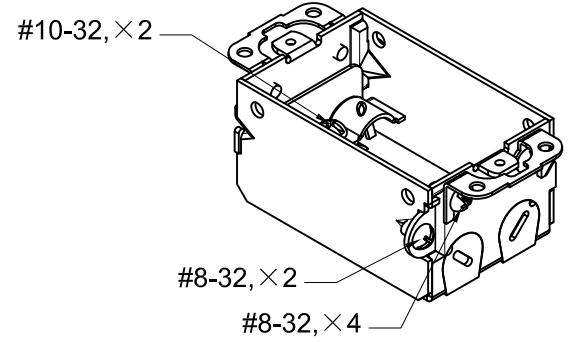

SIDES	BOTTOM
4 KNOCKOUTS	1/2" KNOCKOUTS
4 PCS 8-32×3/16 Screws Installed	
2 PCS 10-32×1 Screws Installed	
Material:Steel-0.0625"-G60 Galvanized	

DESCRIPTION
TRADE REFERENCE TERMS

STANDARD PACKING
50 PCS

This data sheet is for reference only .GARVIN INDUSTRIES reserves the right to make changes to the design without prior notice.

GARVIN INDUSTRIES		
TITLE GANGABLE SWITCH BOXES NON-METALLIC/NM CABLE CLAMPS		
SIZE A4	DWG NO. G500-R	REV B
DATA SHEET		