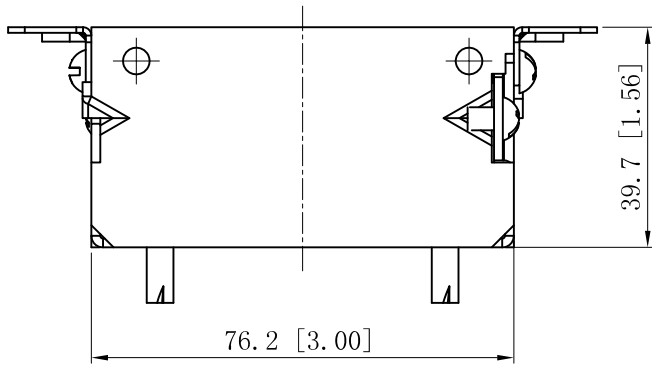

SIDES	BOTTOM
4 KNOCKOUTS	1/2" KNOCKOUTS
4 PCS 8-32×3/16 Screws Installed	
2 PCS 10-32×1 Screws Installed	
Material:Steel-0.0625"-G60 Galvanized	

DESCRIPTION
TRADE REFERENCE TERMS

STANDARD PACKING
50 PCS

This data sheet is for reference only .GARVIN INDUSTRIES reserves the right to make changes to the design without prior notice.

GARVIN INDUSTRIES		
TITLE GANGABLE SWITCH BOXES NON-METALLIC/NM CABLE CLAMPS		
SIZE A4	DWG NO. G500-R	REV B
DATA SHEET		