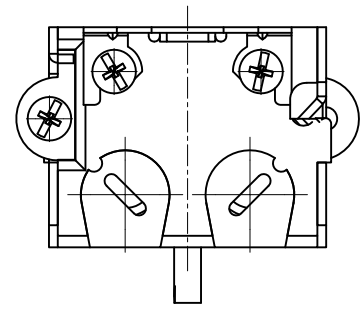

SIDES	BOTTOM
4 KNOCKOUTS	1/2" KNOCKOUTS
4 PCS 8-32×3/16 Screws Installed	
2 PCS 10-32×1 Screws Installed	
Material:Steel-0.0625"-G60 Galvanized	

DESCRIPTION
TRADE REFERENCE TERMS

STANDARD PACKING
50 PCS

This data sheet is for reference only .GARVIN INDUSTRIES reserves the right to make changes to the design without prior notice.

GARVIN INDUSTRIES		
TITLE GANGABLE SWITCH BOXES NON-METALLIC/NM CABLE CLAMPS		
SIZE A4	DWG NO. G500-R	REV B
DATA SHEET		