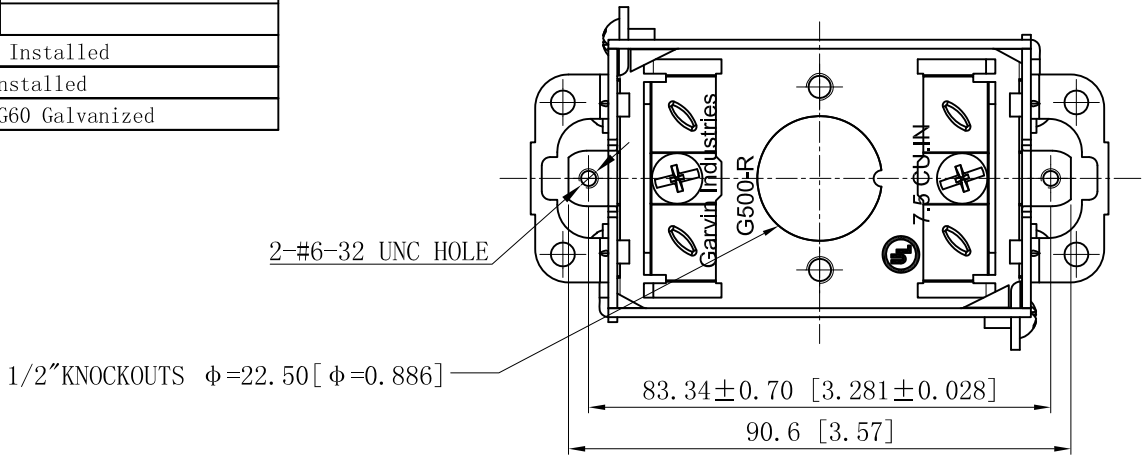

SIDES	BOTTOM
4 KNOCKOUTS	1/2" KNOCKOUTS
4 PCS 8-32×3/16 Screws Installed	
2 PCS 10-32×1 Screws Installed	
Material:Steel-0.0625"-G60 Galvanized	

DESCRIPTION
TRADE REFERENCE TERMS

STANDARD PACKING
50 PCS

This data sheet is for reference only .GARVIN INDUSTRIES reserves the right to make changes to the design without prior notice.

GARVIN INDUSTRIES		
TITLE GANGABLE SWITCH BOXES NON-METALLIC/NM CABLE CLAMPS		
SIZE A4	DWG NO. G500-R	REV B
DATA SHEET		