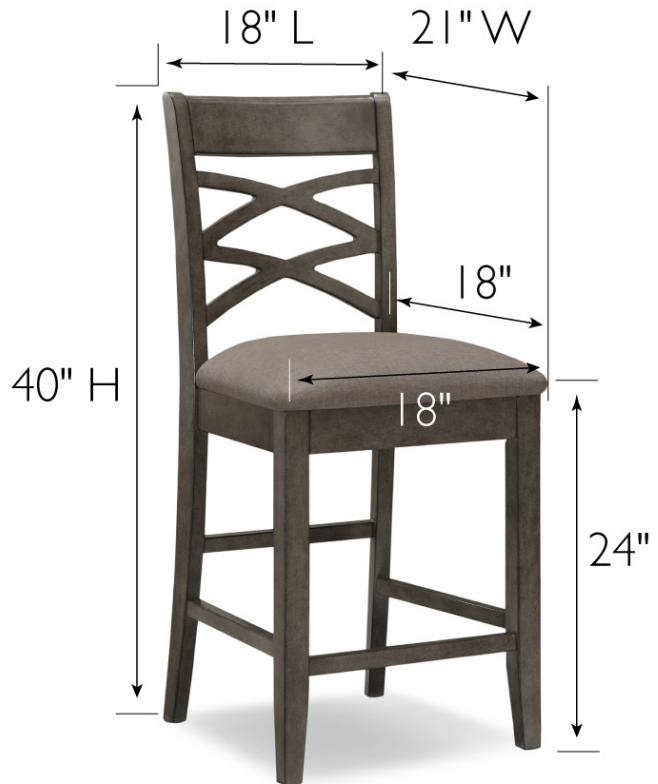

Wood Double Cross back Counter Height Stool, Set of 2  
Graystone with Moss Heather Seat

**SPECIFICATIONS**

<b>MATERIAL CONSTRUCTION:</b>	Wood
<b>ASSEMBLY REQUIRED:</b>	Yes
<b>TOOLS NEEDED FOR ASSEMBLY:</b>	Phillips Head Screwdriver
<b>ASSEMBLED DIMENSIONS:</b>	40" H x 18" L x 21" W
<b>ASSEMBLED WEIGHT:</b>	15 lbs.
<b>WEIGHT CAPACITY:</b>	250 lbs.
<b>CONCEALED SCREWS:</b>	Yes
<b>FRAME STYLE:</b>	Double Crossback
<b>BACK REST DIMENSIONS:</b>	16.5" H x 18" L
<b>SEAT DIMENSIONS:</b>	24" H x 18" L x 18" D
<b>SEAT MATERIAL:</b>	Upholstered
<b>UPHOLSTERY MATERIAL:</b>	Fabric with Foam Fill
<b>LEG MATERIAL:</b>	Solid Wood
<b>FINISH TYPE:</b>	Stained