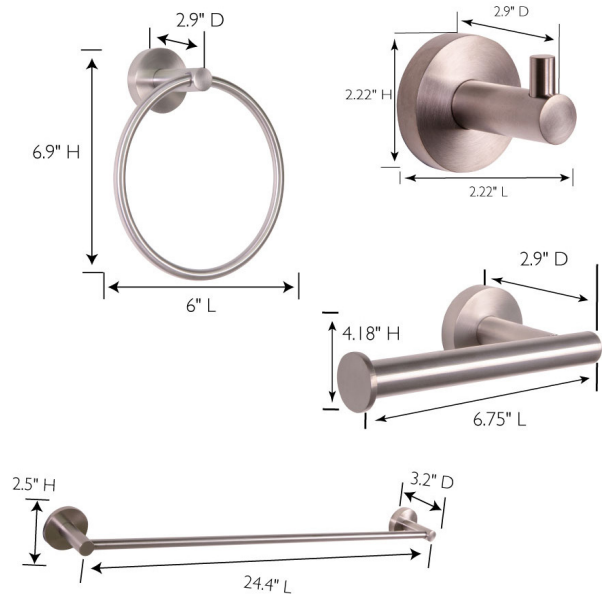

Kelton 4-Piece Bath Accessory Kit Satin Nickel

SPECIFICATIONS

MATERIAL CONSTRUCTION:	Zinc/Alluminum
PVD FINISH:	No
ASSEMBLY REQUIRED:	No
TOOLS NEEDED FOR INSTALLATION:	Screwdriver
SCREWS INCLUDED:	Yes
DRYWALL ANCHORS INCLUDED:	Yes