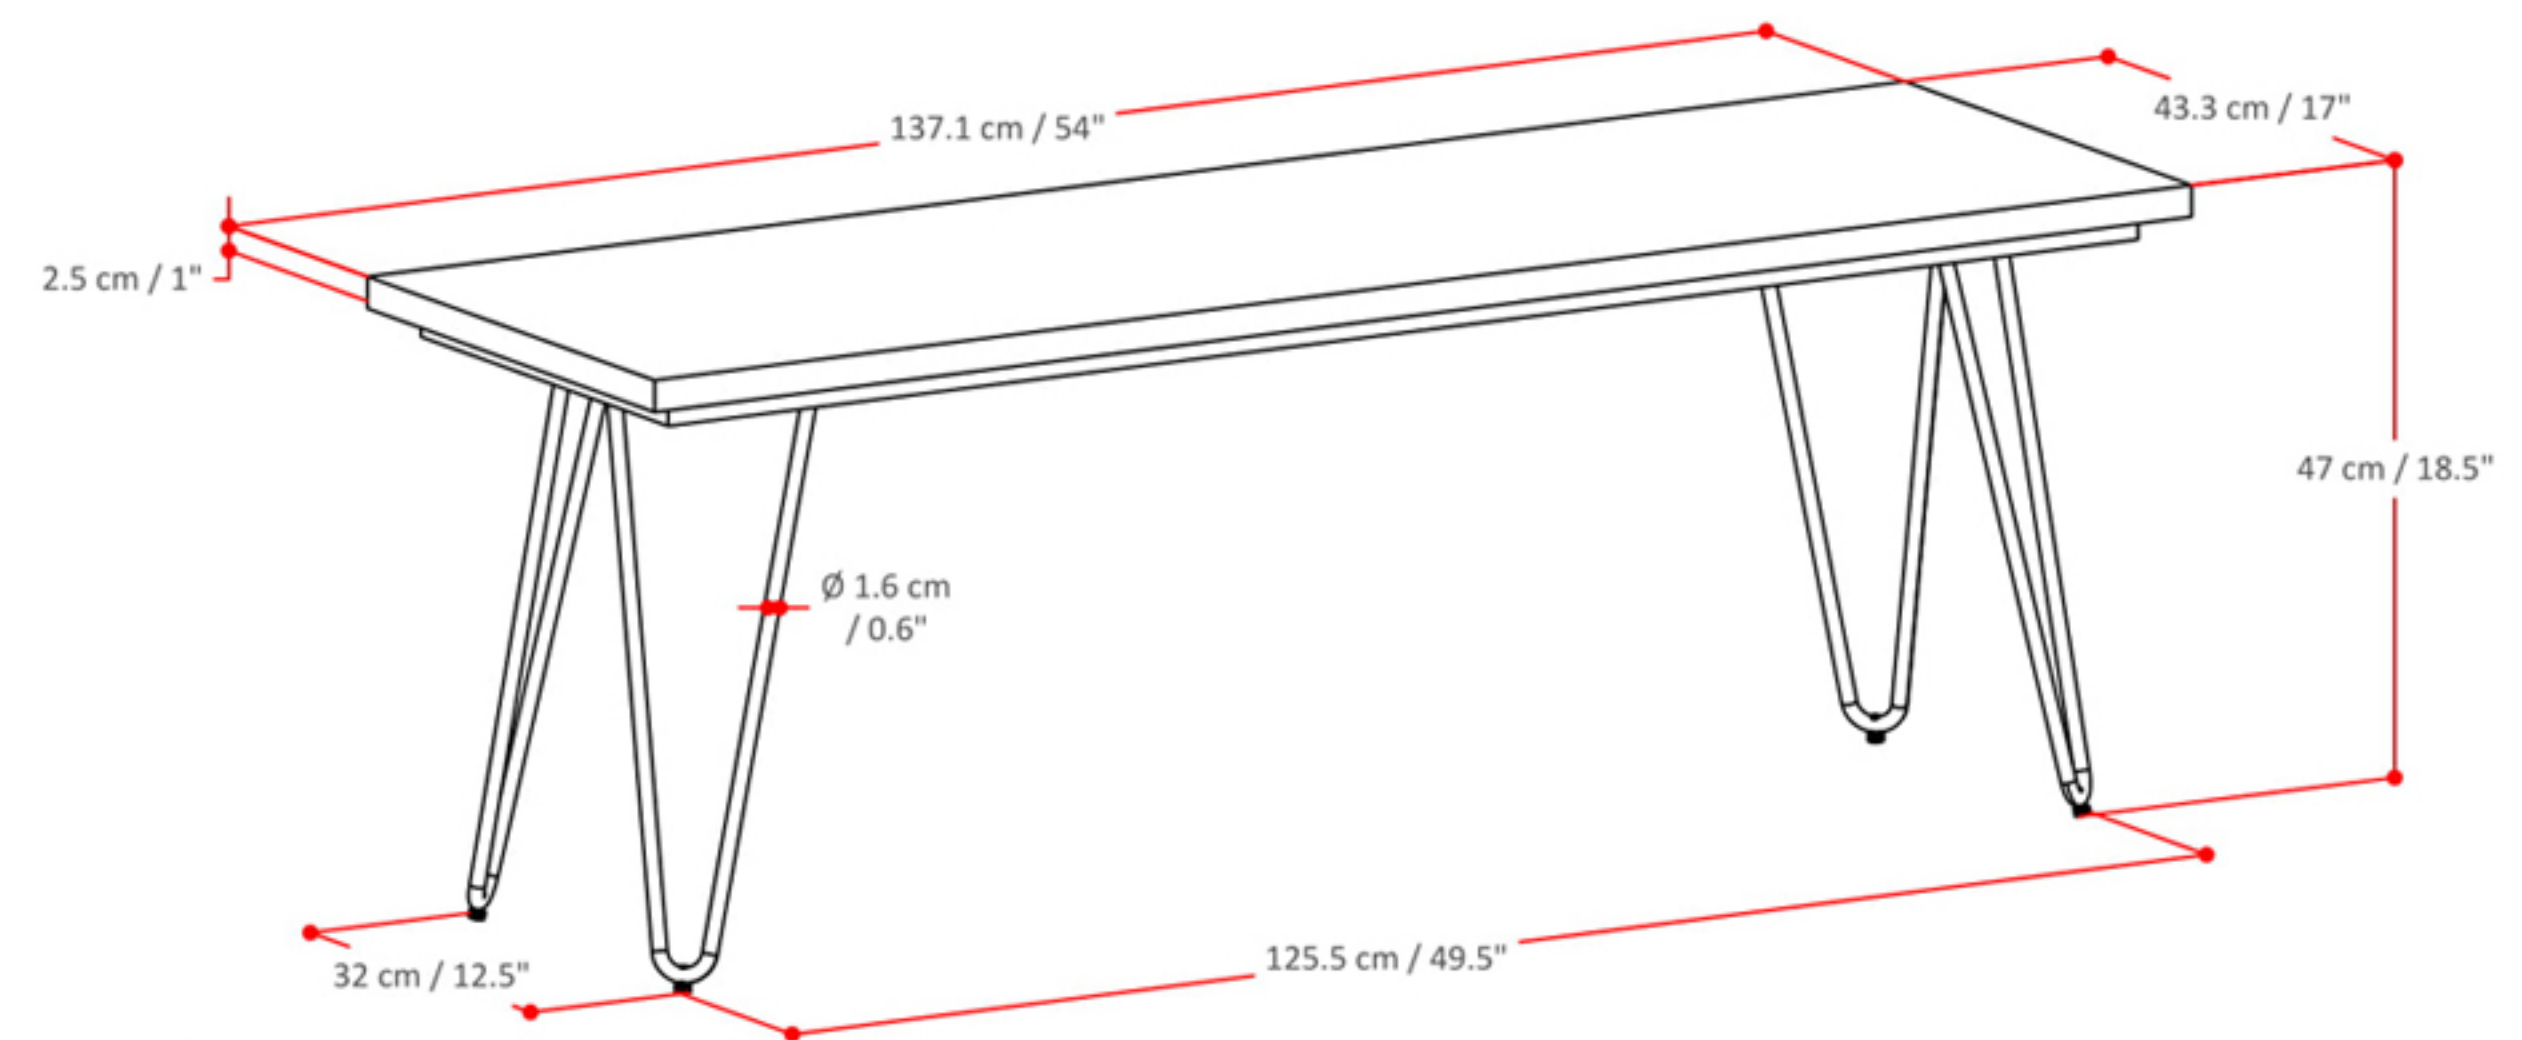

Net Weight- 99.8 (lbs)

Net Weight- 47.7 (lbs)

Net Weight: 10.3 (LBS)