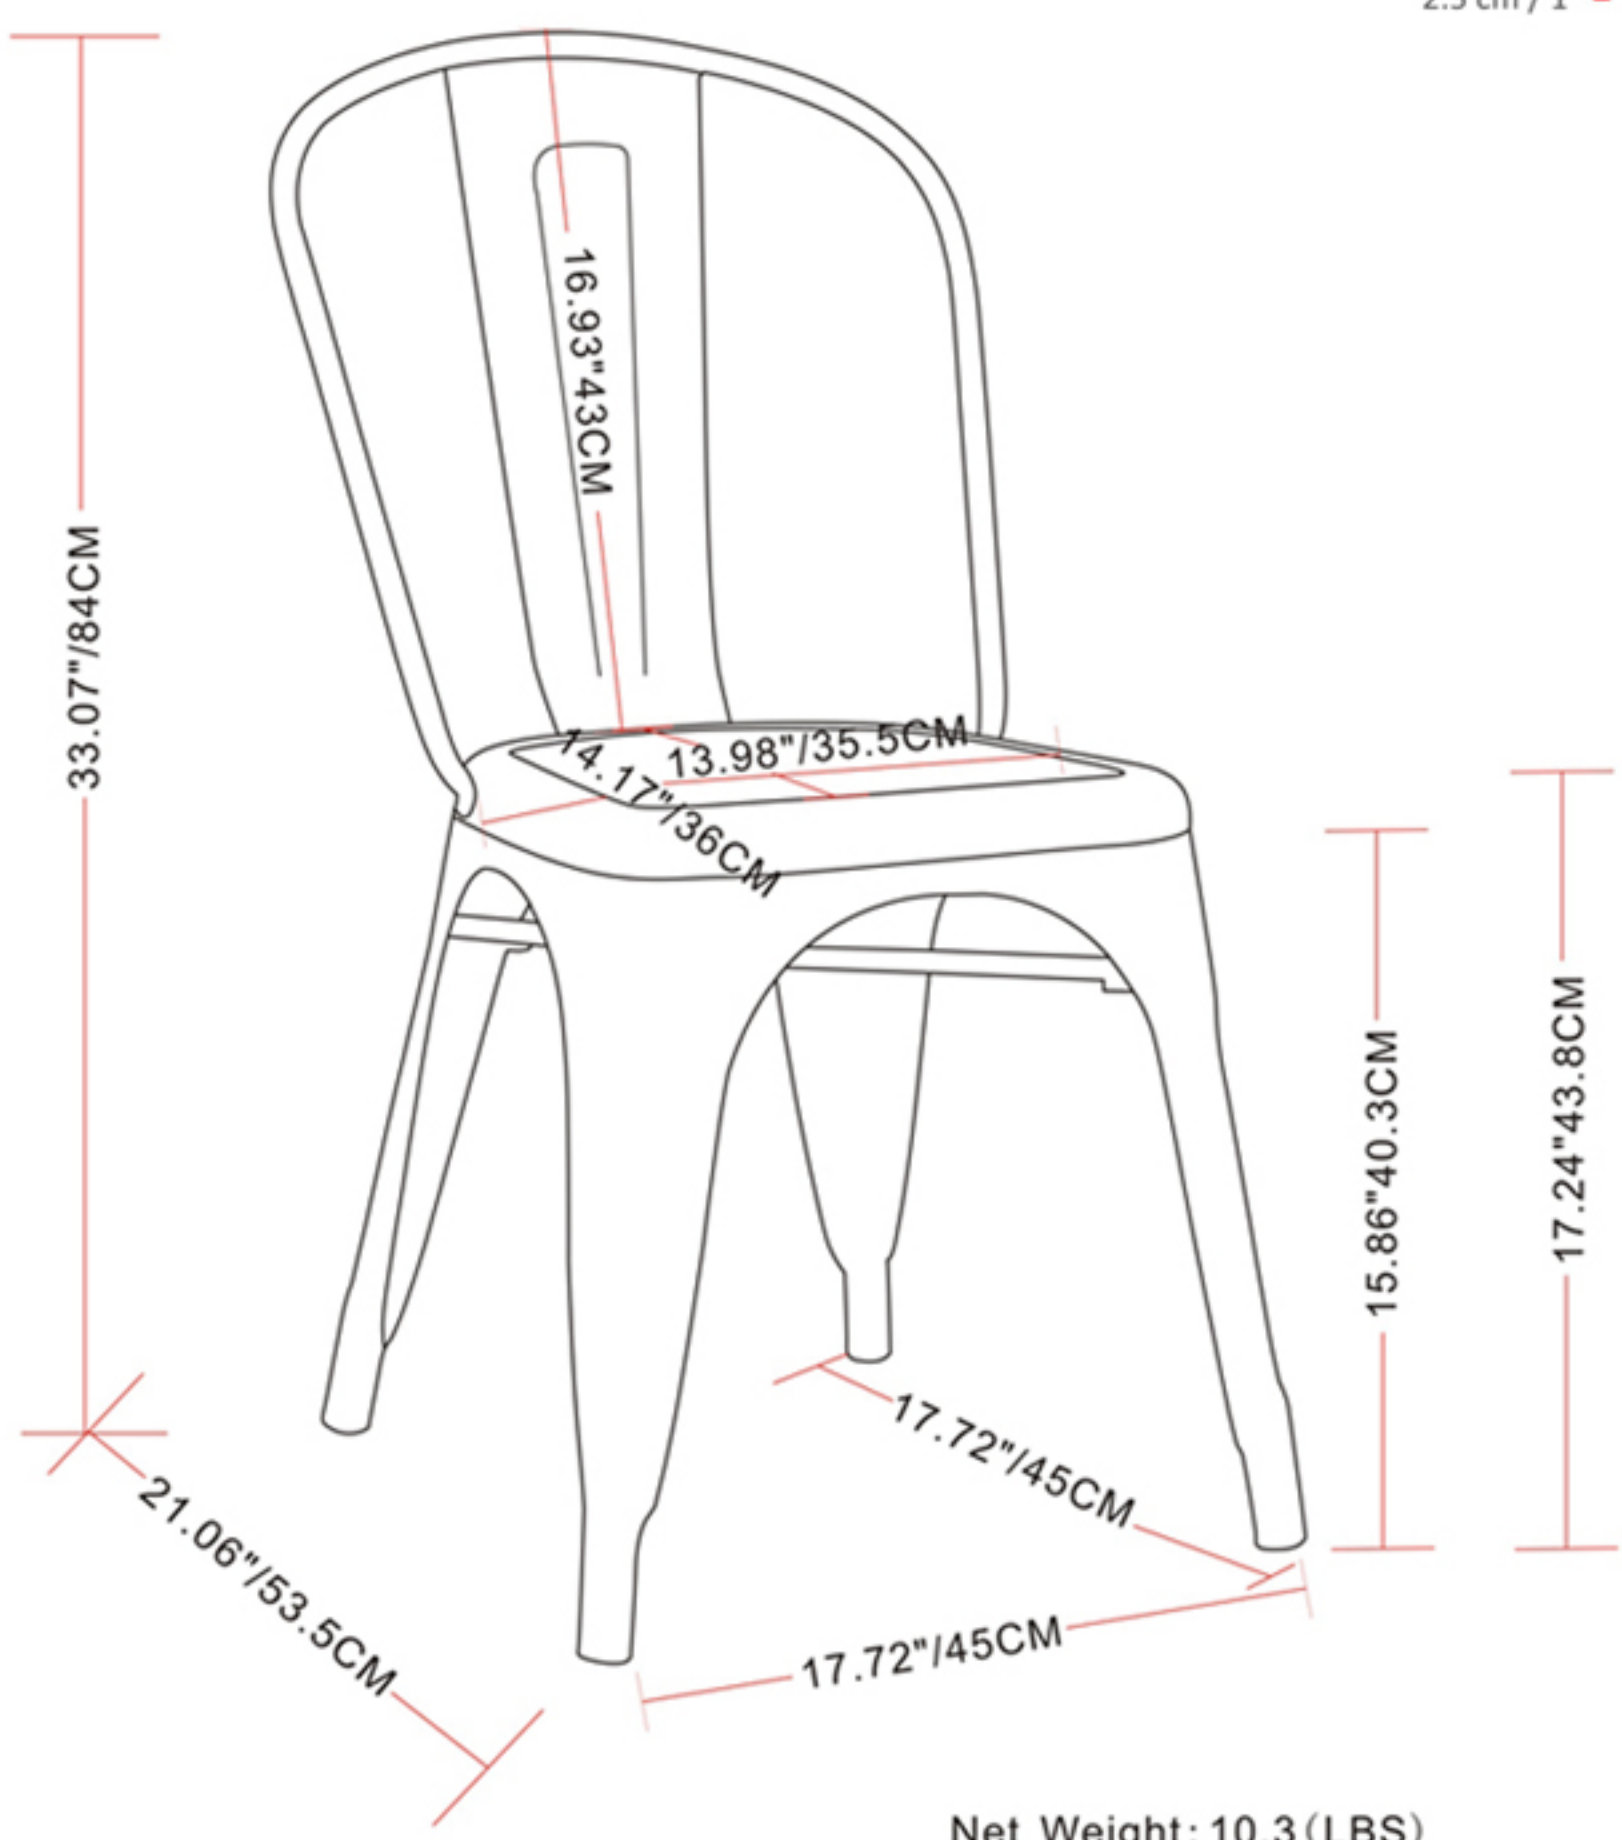

Net Weight- 99.8 (lbs)

Net Weight- 47.7 (lbs)

Net Weight: 10.3 (LBS)