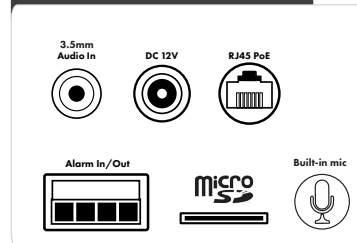

Cameras Interfaces

ONVIF is a trademark of Onvif, Inc. Chrome and Firefox use Java which requires an initial internet connection. Apple and the Apple logo are trademarks of Apple Inc., registered in the U.S. and other countries. App Store is a service mark of Apple Inc. Android, Google Play and the Google Play logo are trademarks of Google Inc. Amazon's trademark is used under license from Amazon.com, Inc. or its affiliates. Speco Technologies is constantly developing and improving products. We reserve the right to modify product design and specifications without notice and without incurring any obligation. Spec Rev. 1/4/22

Apps available from the following:

800-645-5516 • Fax: 631-957-9142 or 631-957-3880 • specotech.com