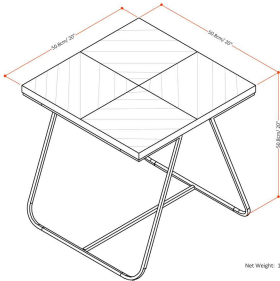

HAILEY END TABLE

Net Weight: 15.8 (lbs)