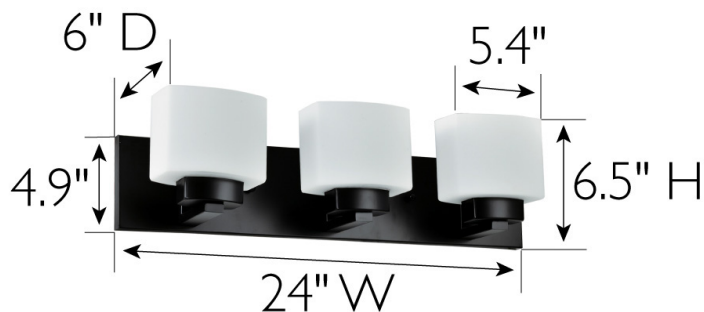

### SPECIFICATIONS

MOUNTING:	Wall Mount	LED BRIGHTNESS (LUMENS):	N/A
SLOPED CEILING ADAPTABLE:	No	LED COLOR CORRELATED TEMPERATURE (CCT):	N/A
LAMP TYPE:	Maximum 60W Medium Base Bulb	LED COLOR RENDERING INDEX (CRI):	N/A
BULB INCLUDED:	No	LED EFFICACY:	N/A
WATTS PER BULB:	60W	LED AVERAGE RATED LIFE:	N/A
TOTAL WATTAGE:	180W	ENERGY EFFICIENT:	No
DIMMABLE:	Yes	LIGHTING AMPS:	N/A
MATERIAL CONSTRUCTION:	Steel	VOLTAGE:	120V
ASSEMBLED DIMENSIONS:	6.5" H x 24" L x 6" D		
WEIGHT:	6.5 lbs.		
BACKPLATE DIMENSIONS:	4.92" H x 24" W		
CANOPY/PLATE DIMENSIONS:	N/A		
GLASS/SHADE DIMENSIONS:	4.4" H x 5.4" L x 3.8" D		
GLASS/SHADE MATERIAL:	Glass		
GLASS/SHADE TYPE:	Frosted		
GLASS/SHADE COLOR:	White		