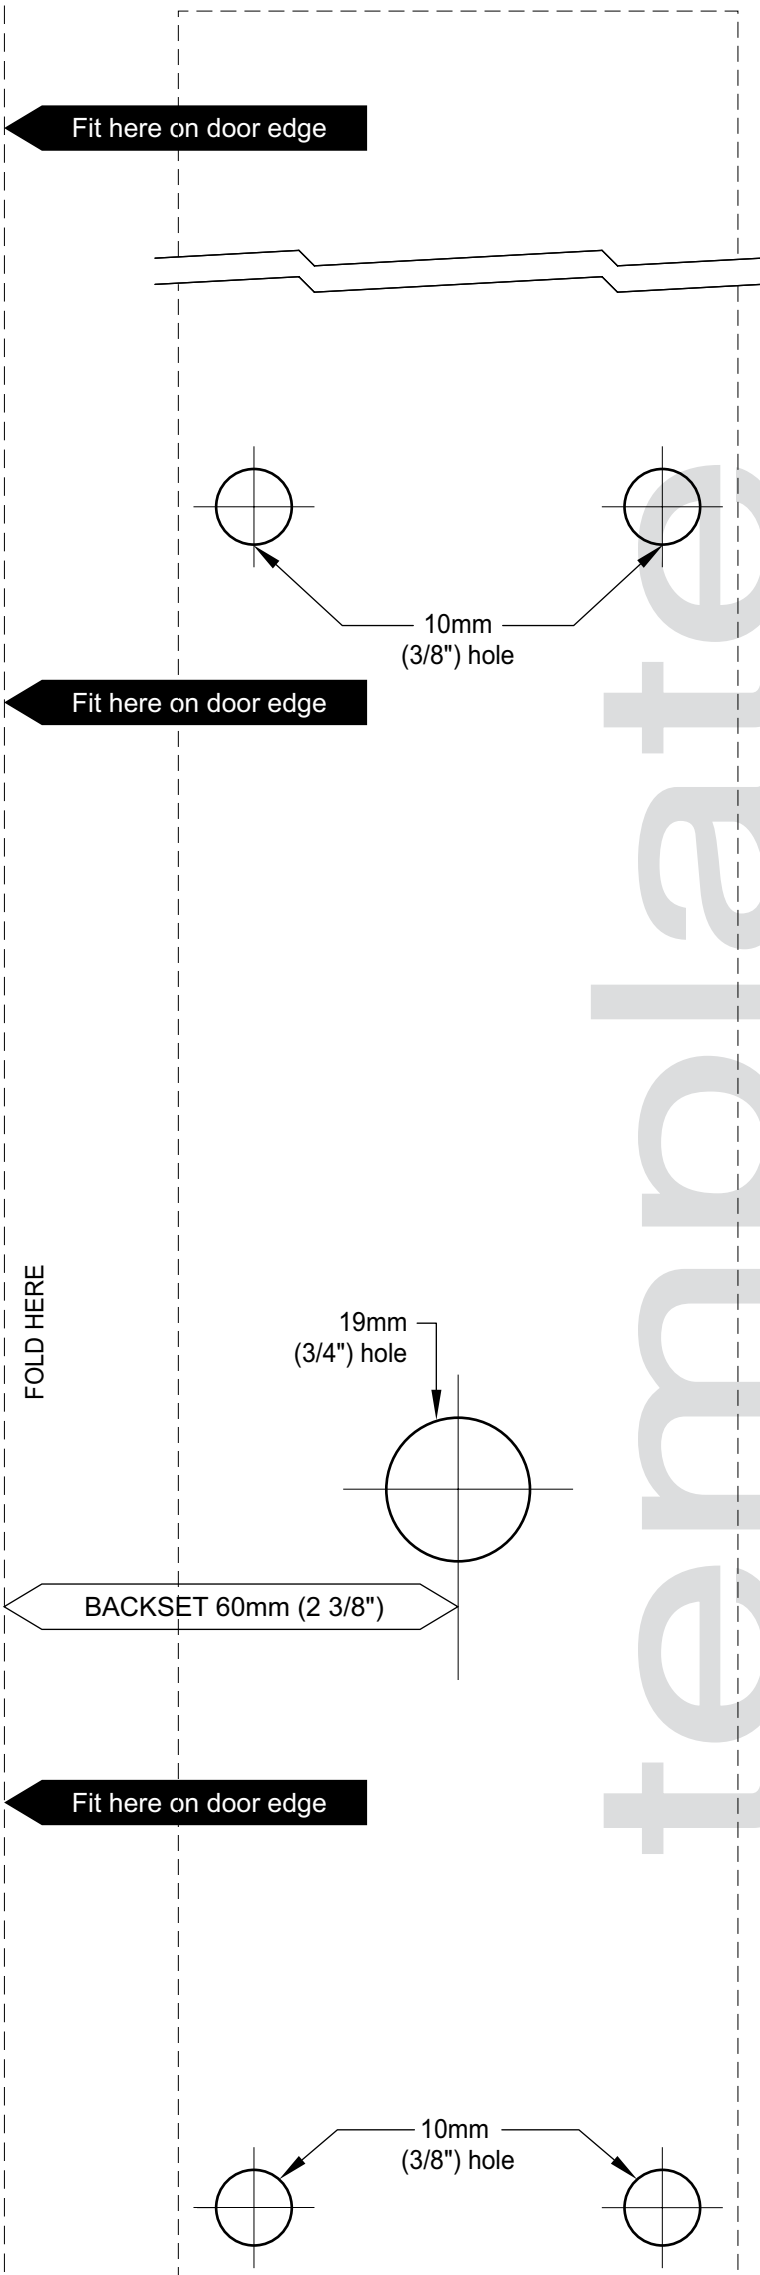

Installation template for Gainsborough Trilock Omni Dummy Back to Back Pull Handles
Suits 35mm to 45mm door thicknesses

template

Installation template for Gainsborough Trilock Omni Dummy Back to Back Pull Handles
 Suits 35mm to 45mm door thicknesses