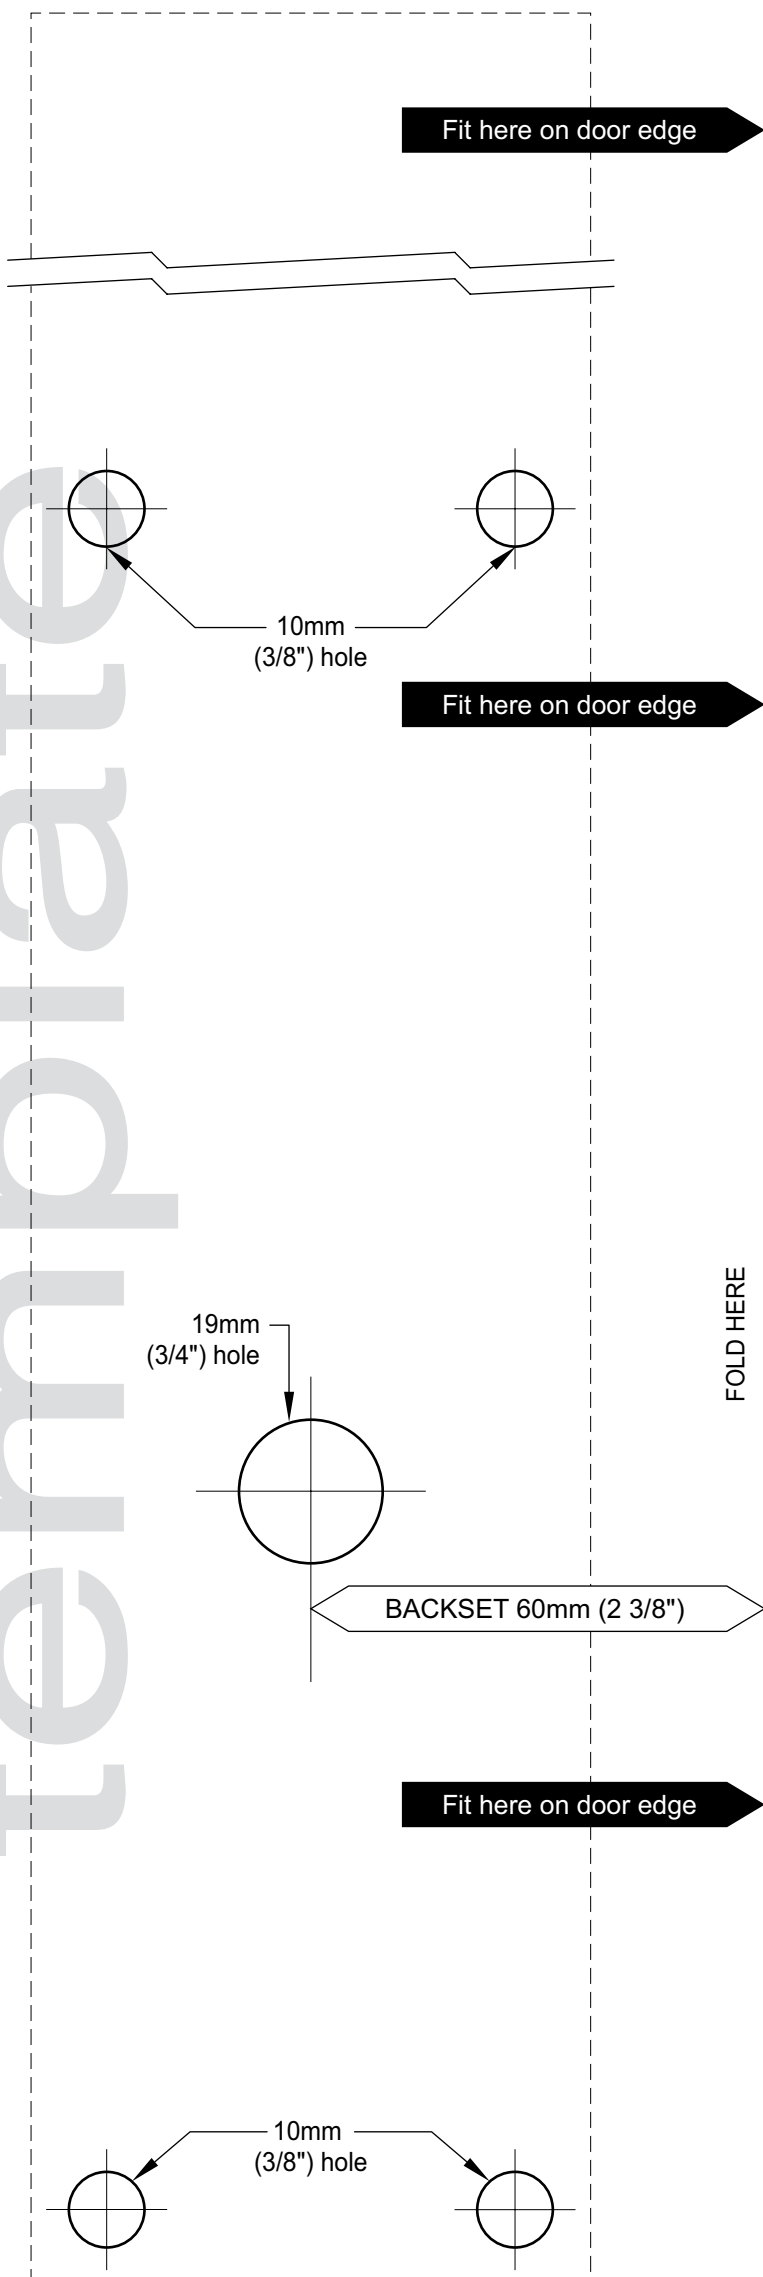

Installation template for Gainsborough Trilock Omni Dummy Back to Back Pull Handles
Suits 35mm to 45mm door thicknesses

template

Installation template for Gainsborough Trilock Omni Dummy Back to Back Pull Handles
 Suits 35mm to 45mm door thicknesses