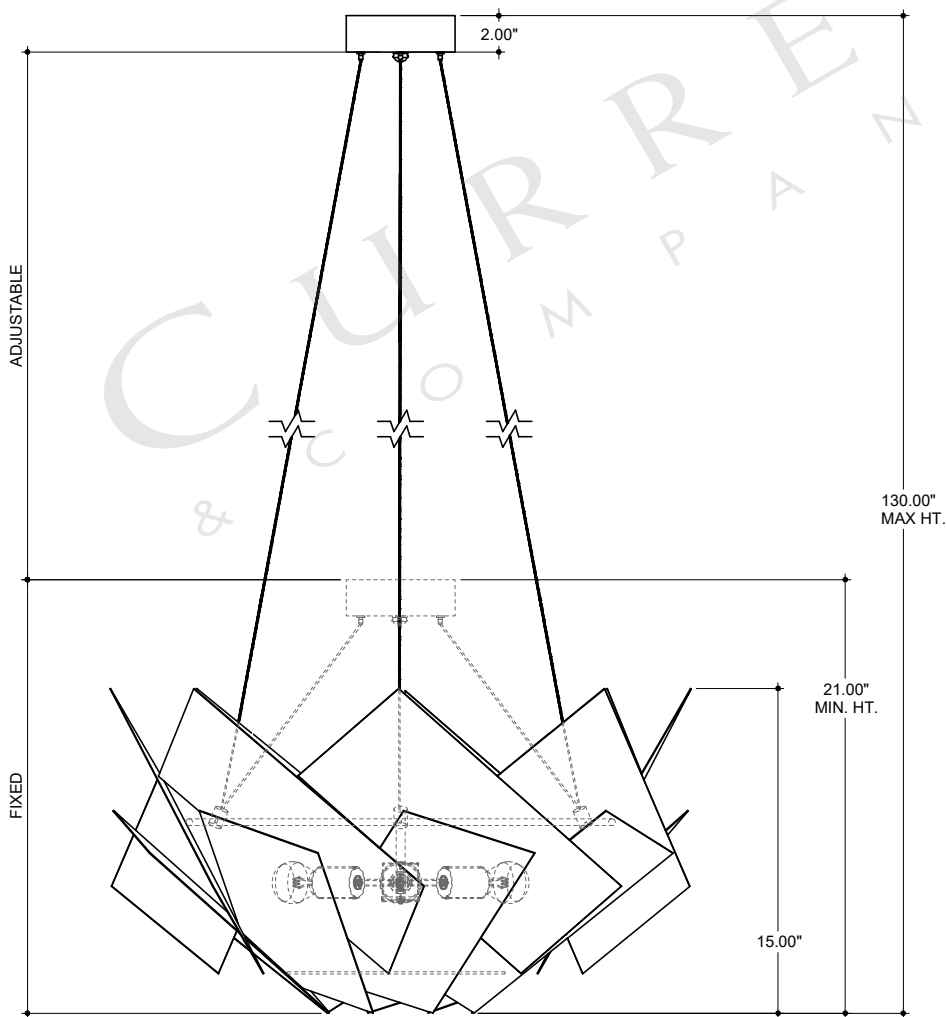

33.00" DIA. BODY  
 6.00" DIA. CANOPY  
 1.00" H X 4.25" W CROSS BAR

TOP VIEW

CANOPY DETAIL

FRONT VIEW