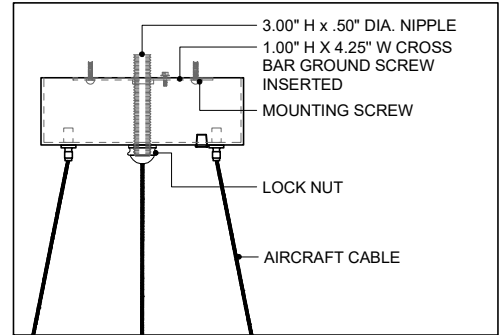

33.00" DIA. BODY  
 6.00" DIA. CANOPY  
 1.00" H X 4.25" W CROSS BAR

TOP VIEW

CANOPY DETAIL

FRONT VIEW