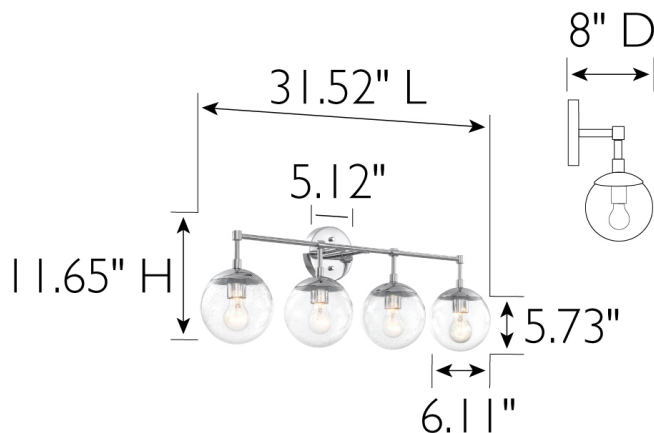

### Gracelyn 4-Light Dimmable Vanity Light Polished Chrome

#### SPECIFICATIONS

<b>MOUNTING:</b>	Wall Mount	<b>LED BRIGHTNESS (LUMENS):</b>	N/A
<b>SLOPED CEILING ADAPTABLE:</b>	No	<b>LED COLOR CORRELATED TEMPERATURE (CCT):</b>	N/A
<b>LAMP TYPE:</b>	Maximum 60W Medium Base Bulb	<b>LED COLOR RENDERING INDEX (CRI):</b>	N/A
<b>BULB INCLUDED:</b>	No	<b>LED EFFICACY:</b>	N/A
<b>WATTS PER BULB:</b>	60W	<b>LED AVERAGE RATED LIFE:</b>	N/A
<b>TOTAL WATTAGE:</b>	240W	<b>ENERGY EFFICIENT:</b>	No
<b>DIMMABLE:</b>	Yes	<b>LIGHTING AMPS:</b>	N/A
<b>MATERIAL CONSTRUCTION:</b>	Steel/Glass	<b>VOLTAGE:</b>	120V
<b>ASSEMBLED DIMENSIONS:</b>	11.65" H x 31.52" L x 8" D		
<b>WEIGHT:</b>	6.39 lbs.		
<b>BACKPLATE DIMENSIONS:</b>	5.12" H x 5.12" W x 1.02" D		
<b>CANOPY/PLATE DIMENSIONS:</b>	N/A		
<b>GLASS/SHADE DIMENSIONS:</b>	5.73" H x 6.11" L x 6.11" D		
<b>GLASS/SHADE MATERIAL:</b>	Glass		
<b>GLASS/SHADE TYPE:</b>	Seedy		
<b>GLASS/SHADE COLOR:</b>	Clear		